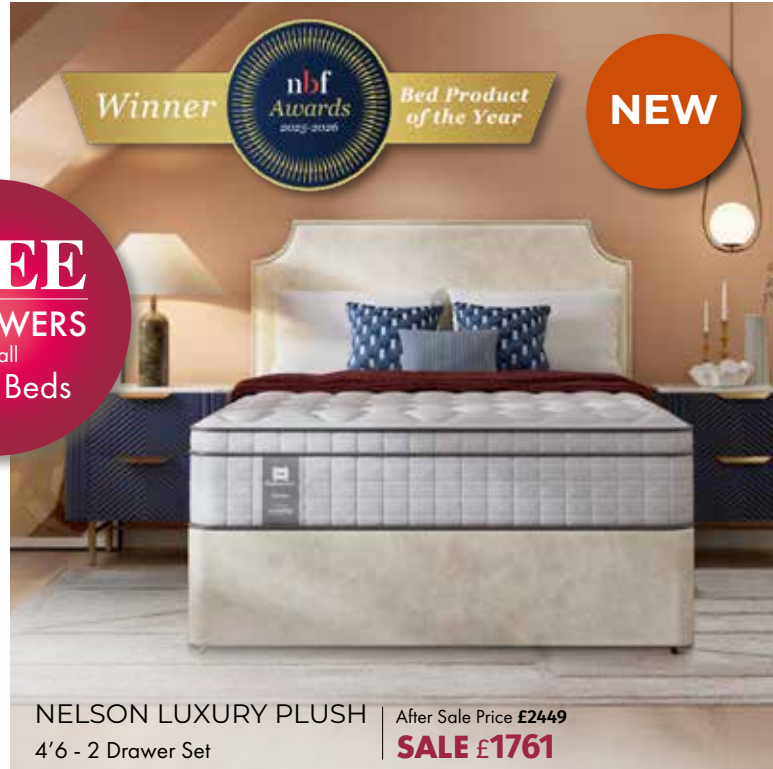

FREE
2 DRAWERS
on all
Sealy Beds