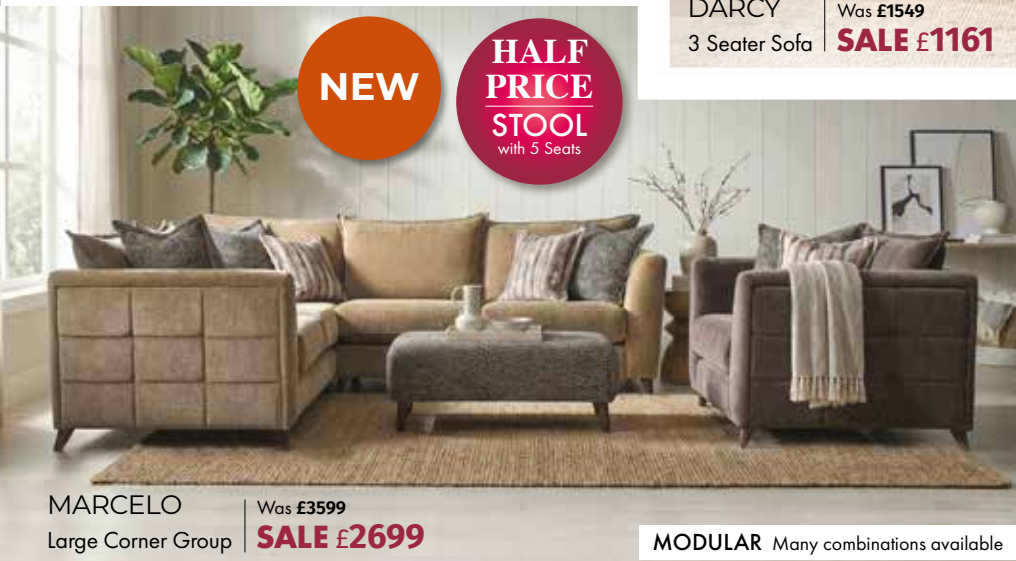

NEW

**HALF
PRICE
STOOL**
with 5 Seats

MARCELO | Was £3599
Large Corner Group **SALE £2699**

MODULAR Many combinations available