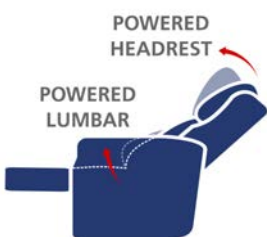

# Hollingwell

Available in any  
Celebrity  
Fabric or Leather

Model	Fabric	Leather	Chair Dimensions Metric			Chair Dimensions Imperial			Seat Dimensions Metric			Seat Dimensions Imperial		
			H	W	D	H	W	D	H	W	D	H	W	D
<b>Hollingwell</b>														
Grande Recliner			1170	890	930	46	35	36.5	535	520	535	21	20.5	21
Standard Recliner			1120	825	930	44	32.5	36.5	510	495	510	20	19.5	20
Petite Recliner			1080	815	875	42.5	32	34.5	470	495	485	18.5	19.5	19
Standard Fixed Chair			1120	825	915	44	32.5	36	495	495	510	19.5	19.5	20
Petite Fixed Chair			1065	805	890	42	31.5	35	470	495	485	18.5	19.5	19
2str Fixed Settee			1065	1370	915	44	54	36	510	1040	510	20	41	20
2str Petite Fixed Settee			1065	1350	890	42	53.5	35	470	1040	485	18.5	41	19
2str Recliner Settee			1120	1400	930	44	55	36.5	510	1065	510	20	42	20
3str Fixed Settee			1065	1880	915	44	74	36	495	1550	510	19.5	61	20
3str Petite Fixed Settee			1065	1860	890	42	73.5	35	470	1550	485	18.5	61	19
3str Recliner Settee			1120	1905	930	44	75	36.5	510	1575	510	20	62	20

All sizes are approx.

Adjustable Headrest and Lumbar support is available on Dual Motor and Cloud Zero Riser Recliners as well as Single Motor Powered Pieces

Adjustable Headrest is available on Dual Motor and Cloud Zero Riser Recliners

Medical Grade™ Foam Seating Technology

- Greater pressure relief
- Pain relief
- Better ease of movement
- Improved circulation