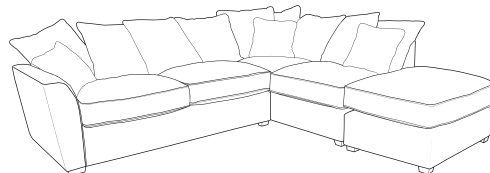

STANDARD BACK

Four Seater Sofa (Split)
H:97 x W:256 x D:98cm

Three Seater Sofa
H:97 x W:205 x D:98cm

Two Seater Sofa
H:97 x W:178 x D:98cm

Arm Chair
H:97 x W:105 x D:98cm

**Corner Group (Three Piece)
(L2-RFC-P)**
H:97 x W:281 x L:248cm
D:98cm (front to back)

**Corner Group (Three Piece)
(P, LFC, R2)**
H:97 x W:248 x L:281cm
D:98cm (front to back)

Love Chair
H:97 x W:136 x D:98cm

PILLOW BACK

Four Seater Sofa (Split)
H:97 x W:256 x D:98cm

Three Seater Sofa
H:97 x W:205 x D:98cm

Two Seater Sofa
H:97 x W:178 x D:98cm

**Corner Group (Three Piece)
(P, LFC, R2)**
H:97 x W:248 x L:281cm
D:98cm (front to back)

**Corner Group (Three Piece)
(L2-RFC-P)**
H:97 x W:281 x L:248cm
D:98cm (front to back)

Swivel Chair
H:89 x W:112 x D:112cm

Storage Stool
Standard or Storage
H:45 x W:63 x D:50cm

Cuddler Stool
H:39 x W:92 x D:69cm

COMBINATIONS

Cover

- Fabric only

Feet

- Beech (light)
- Brown (dark)
 - Mid Oak
 - Chrome