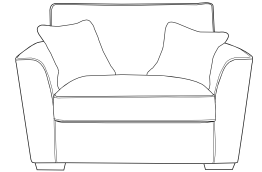

FAIRWAY
 FURNITURE

FairwayFurniture @fairwayonline
 www.fairwayfurniture.co.uk

WINSLEY

WINSLEY

The Winsley sofa collection offers both supreme comfort with understated and elegant style, with a host of design options to truly create a suite unique to you. Available as both a sumptuous pillow back and more formal standard back, the Winsley makes a fantastic family suite, thanks to its relaxed style and quality construction.

STANDARD BACK

Four Seater Sofa (Split)
H:97 x W:256 x D:98cm

Three Seater Sofa
H:97 x W:205 x D:98cm

Two Seater Sofa
H:97 x W:178 x D:98cm

Arm Chair
H:97 x W:105 x D:98cm

**Corner Group (Three Piece)
(L2-RFC-P)**
H:97 x W:281 x L:248cm
D:98cm (front to back)

**Corner Group (Three Piece)
(P, LFC, R2)**
H:97 x W:248 x L:281cm
D:98cm (front to back)

Love Chair
H:97 x W:136 x D:98cm

PILLOW BACK

Four Seater Sofa (Split)
H:97 x W:256 x D:98cm

Three Seater Sofa
H:97 x W:205 x D:98cm

Two Seater Sofa
H:97 x W:178 x D:98cm

**Corner Group (Three Piece)
(P, LFC, R2)**
H:97 x W:248 x L:281cm
D:98cm (front to back)

**Corner Group (Three Piece)
(L2-RFC-P)**
H:97 x W:281 x L:248cm
D:98cm (front to back)