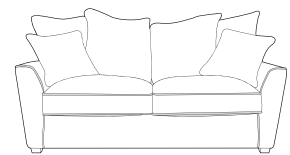

STANDARD BACK

Four Seater Sofa (Split)
H:97 x W:256 x D:98cm

Three Seater Sofa
H:97 x W:205 x D:98cm

Two Seater Sofa
H:97 x W:178 x D:98cm

Arm Chair
H:97 x W:105 x D:98cm

**Corner Group (Three Piece)
(L2-RFC-P)**
H:97 x W:281 x L:248cm
D:98cm (front to back)

**Corner Group (Three Piece)
(P, LFC, R2)**
H:97 x W:248 x L:281cm
D:98cm (front to back)

Love Chair
H:97 x W:136 x D:98cm

PILLOW BACK

Four Seater Sofa (Split)
H:97 x W:256 x D:98cm

Three Seater Sofa
H:97 x W:205 x D:98cm

Two Seater Sofa
H:97 x W:178 x D:98cm

**Corner Group (Three Piece)
(P, LFC, R2)**
H:97 x W:248 x L:281cm
D:98cm (front to back)

**Corner Group (Three Piece)
(L2-RFC-P)**
H:97 x W:281 x L:248cm
D:98cm (front to back)