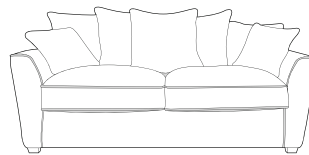

STANDARD BACK

Four Seater Sofa (Split)
H:97 x W:256 x D:98cm

Three Seater Sofa
H:97 x W:205 x D:98cm

Two Seater Sofa
H:97 x W:178 x D:98cm

Arm Chair
H:97 x W:105 x D:98cm

**Corner Group (Three Piece)
(L2-RFC-P)**
H:97 x W:281 x L:248cm
D:98cm (front to back)

**Corner Group (Three Piece)
(P, LFC, R2)**
H:97 x W:248 x L:281cm
D:98cm (front to back)

Love Chair
H:97 x W:136 x D:98cm

PILLOW BACK

Four Seater Sofa (Split)
H:97 x W:256 x D:98cm

Three Seater Sofa
H:97 x W:205 x D:98cm

Two Seater Sofa
H:97 x W:178 x D:98cm

**Corner Group (Three Piece)
(P, LFC, R2)**
H:97 x W:248 x L:281cm
D:98cm (front to back)

**Corner Group (Three Piece)
(L2-RFC-P)**
H:97 x W:281 x L:248cm
D:98cm (front to back)

Swivel Chair
H:89 x W:112 x D:112cm

Storage Stool
Standard or Storage
H:45 x W:63 x D:50cm

Cuddler Stool
H:39 x W:92 x D:69cm

COMBINATIONS

Cover

- Fabric only

Feet

- Beech (light)
- Brown (dark)
 - Mid Oak
 - Chrome