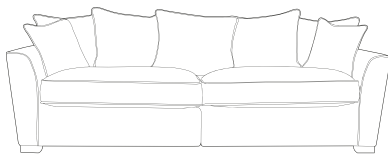

FAIRWAY
 FURNITURE

FairwayFurniture @fairwayonline
 www.fairwayfurniture.co.uk

WINSLEY

WINSLEY

The Winsley sofa collection offers both supreme comfort with understated and elegant style, with a host of design options to truly create a suite unique to you. Available as both a sumptuous pillow back and more formal standard back, the Winsley makes a fantastic family suite, thanks to its relaxed style and quality construction.

STANDARD BACK

Four Seater Sofa (Split)
H:97 x W:256 x D:98cm

Three Seater Sofa
H:97 x W:205 x D:98cm

Two Seater Sofa
H:97 x W:178 x D:98cm

Arm Chair
H:97 x W:105 x D:98cm

**Corner Group (Three Piece)
(L2-RFC-P)**
H:97 x W:281 x L:248cm
D:98cm (front to back)

**Corner Group (Three Piece)
(P, LFC, R2)**
H:97 x W:248 x L:281cm
D:98cm (front to back)

Love Chair
H:97 x W:136 x D:98cm

PILLOW BACK

Four Seater Sofa (Split)
H:97 x W:256 x D:98cm

Three Seater Sofa
H:97 x W:205 x D:98cm

Two Seater Sofa
H:97 x W:178 x D:98cm

**Corner Group (Three Piece)
(P, LFC, R2)**
H:97 x W:248 x L:281cm
D:98cm (front to back)

**Corner Group (Three Piece)
(L2-RFC-P)**
H:97 x W:281 x L:248cm
D:98cm (front to back)