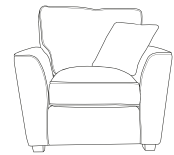

FAIRWAY
 FURNITURE

FairwayFurniture @fairwayonline
 www.fairwayfurniture.co.uk

WINSLEY

WINSLEY

The Winsley sofa collection offers both supreme comfort with understated and elegant style, with a host of design options to truly create a suite unique to you. Available as both a sumptuous pillow back and more formal standard back, the Winsley makes a fantastic family suite, thanks to its relaxed style and quality construction.

STANDARD BACK

Four Seater Sofa (Split)
H:97 x W:256 x D:98cm

Three Seater Sofa
H:97 x W:205 x D:98cm

Two Seater Sofa
H:97 x W:178 x D:98cm

Arm Chair
H:97 x W:105 x D:98cm

**Corner Group (Three Piece)
(L2-RFC-P)**
H:97 x W:281 x L:248cm
D:98cm (front to back)

**Corner Group (Three Piece)
(P, LFC, R2)**
H:97 x W:248 x L:281cm
D:98cm (front to back)

Love Chair
H:97 x W:136 x D:98cm

PILLOW BACK

Four Seater Sofa (Split)
H:97 x W:256 x D:98cm

Three Seater Sofa
H:97 x W:205 x D:98cm

Two Seater Sofa
H:97 x W:178 x D:98cm

**Corner Group (Three Piece)
(P, LFC, R2)**
H:97 x W:248 x L:281cm
D:98cm (front to back)

**Corner Group (Three Piece)
(L2-RFC-P)**
H:97 x W:281 x L:248cm
D:98cm (front to back)