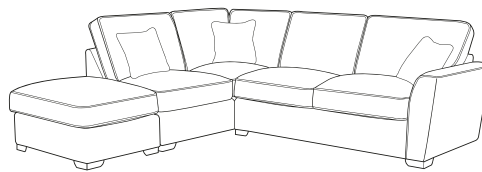

FAIRWAY
 FURNITURE

FairwayFurniture @fairwayonline
 www.fairwayfurniture.co.uk

WINSLEY

WINSLEY

The Winsley sofa collection offers both supreme comfort with understated and elegant style, with a host of design options to truly create a suite unique to you. Available as both a sumptuous pillow back and more formal standard back, the Winsley makes a fantastic family suite, thanks to its relaxed style and quality construction.

STANDARD BACK

Four Seater Sofa (Split)
H:97 x W:256 x D:98cm

Three Seater Sofa
H:97 x W:205 x D:98cm

Two Seater Sofa
H:97 x W:178 x D:98cm

Arm Chair
H:97 x W:105 x D:98cm

**Corner Group (Three Piece)
(L2-RFC-P)**
H:97 x W:281 x L:248cm
D:98cm (front to back)

**Corner Group (Three Piece)
(P, LFC, R2)**
H:97 x W:248 x L:281cm
D:98cm (front to back)

Love Chair
H:97 x W:136 x D:98cm

PILLOW BACK

Four Seater Sofa (Split)
H:97 x W:256 x D:98cm

Three Seater Sofa
H:97 x W:205 x D:98cm

Two Seater Sofa
H:97 x W:178 x D:98cm

**Corner Group (Three Piece)
(P, LFC, R2)**
H:97 x W:248 x L:281cm
D:98cm (front to back)

**Corner Group (Three Piece)
(L2-RFC-P)**
H:97 x W:281 x L:248cm
D:98cm (front to back)