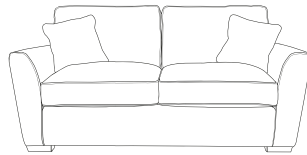

FAIRWAY
 FURNITURE

FairwayFurniture @fairwayonline
 www.fairwayfurniture.co.uk

WINSLEY

WINSLEY

The Winsley sofa collection offers both supreme comfort with understated and elegant style, with a host of design options to truly create a suite unique to you. Available as both a sumptuous pillow back and more formal standard back, the Winsley makes a fantastic family suite, thanks to its relaxed style and quality construction.

STANDARD BACK

Four Seater Sofa (Split)
H:97 x W:256 x D:98cm

Three Seater Sofa
H:97 x W:205 x D:98cm

Two Seater Sofa
H:97 x W:178 x D:98cm

Arm Chair
H:97 x W:105 x D:98cm

**Corner Group (Three Piece)
(L2-RFC-P)**
H:97 x W:281 x L:248cm
D:98cm (front to back)

**Corner Group (Three Piece)
(P, LFC, R2)**
H:97 x W:248 x L:281cm
D:98cm (front to back)

Love Chair
H:97 x W:136 x D:98cm

PILLOW BACK

Four Seater Sofa (Split)
H:97 x W:256 x D:98cm

Three Seater Sofa
H:97 x W:205 x D:98cm

Two Seater Sofa
H:97 x W:178 x D:98cm

**Corner Group (Three Piece)
(P, LFC, R2)**
H:97 x W:248 x L:281cm
D:98cm (front to back)

**Corner Group (Three Piece)
(L2-RFC-P)**
H:97 x W:281 x L:248cm
D:98cm (front to back)