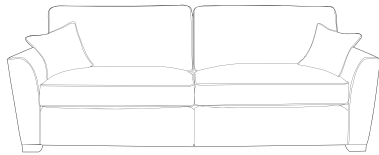

FAIRWAY
 FURNITURE

FairwayFurniture @fairwayonline
 www.fairwayfurniture.co.uk

WINSLEY

WINSLEY

The Winsley sofa collection offers both supreme comfort with understated and elegant style, with a host of design options to truly create a suite unique to you. Available as both a sumptuous pillow back and more formal standard back, the Winsley makes a fantastic family suite, thanks to its relaxed style and quality construction.

STANDARD BACK

Four Seater Sofa (Split)
H:97 x W:256 x D:98cm

Three Seater Sofa
H:97 x W:205 x D:98cm

Two Seater Sofa
H:97 x W:178 x D:98cm

Arm Chair
H:97 x W:105 x D:98cm

**Corner Group (Three Piece)
(L2-RFC-P)**
H:97 x W:281 x L:248cm
D:98cm (front to back)

**Corner Group (Three Piece)
(P, LFC, R2)**
H:97 x W:248 x L:281cm
D:98cm (front to back)

Love Chair
H:97 x W:136 x D:98cm

PILLOW BACK

Four Seater Sofa (Split)
H:97 x W:256 x D:98cm

Three Seater Sofa
H:97 x W:205 x D:98cm

Two Seater Sofa
H:97 x W:178 x D:98cm

**Corner Group (Three Piece)
(P, LFC, R2)**
H:97 x W:248 x L:281cm
D:98cm (front to back)

**Corner Group (Three Piece)
(L2-RFC-P)**
H:97 x W:281 x L:248cm
D:98cm (front to back)