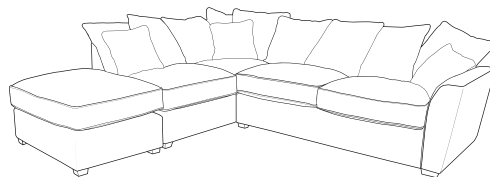

STANDARD BACK

Four Seater Sofa (Split)
H:97 x W:256 x D:98cm

Three Seater Sofa
H:97 x W:205 x D:98cm

Two Seater Sofa
H:97 x W:178 x D:98cm

Arm Chair
H:97 x W:105 x D:98cm

**Corner Group (Three Piece)
(L2-RFC-P)**
H:97 x W:281 x L:248cm
D:98cm (front to back)

**Corner Group (Three Piece)
(P, LFC, R2)**
H:97 x W:248 x L:281cm
D:98cm (front to back)

Love Chair
H:97 x W:136 x D:98cm

PILLOW BACK

Four Seater Sofa (Split)
H:97 x W:256 x D:98cm

Three Seater Sofa
H:97 x W:205 x D:98cm

Two Seater Sofa
H:97 x W:178 x D:98cm

**Corner Group (Three Piece)
(P, LFC, R2)**
H:97 x W:248 x L:281cm
D:98cm (front to back)

**Corner Group (Three Piece)
(L2-RFC-P)**
H:97 x W:281 x L:248cm
D:98cm (front to back)

Swivel Chair
H:89 x W:112 x D:112cm

Storage Stool
Standard or Storage
H:45 x W:63 x D:50cm

Cuddler Stool
H:39 x W:92 x D:69cm

COMBINATIONS

Cover

- Fabric only

Feet

- Beech (light)
- Brown (dark)
 - Mid Oak
 - Chrome