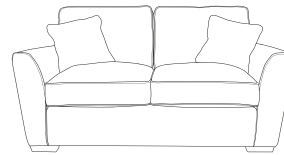

FAIRWAY
 FURNITURE

FairwayFurniture @fairwayonline
 www.fairwayfurniture.co.uk

WINSLEY

WINSLEY

The Winsley sofa collection offers both supreme comfort with understated and elegant style, with a host of design options to truly create a suite unique to you. Available as both a sumptuous pillow back and more formal standard back, the Winsley makes a fantastic family suite, thanks to its relaxed style and quality construction.

STANDARD BACK

Four Seater Sofa (Split)
H:97 x W:256 x D:98cm

Three Seater Sofa
H:97 x W:205 x D:98cm

Two Seater Sofa
H:97 x W:178 x D:98cm

Arm Chair
H:97 x W:105 x D:98cm

**Corner Group (Three Piece)
(L2-RFC-P)**
H:97 x W:281 x L:248cm
D:98cm (front to back)

**Corner Group (Three Piece)
(P, LFC, R2)**
H:97 x W:248 x L:281cm
D:98cm (front to back)

Love Chair
H:97 x W:136 x D:98cm

PILLOW BACK

Four Seater Sofa (Split)
H:97 x W:256 x D:98cm

Three Seater Sofa
H:97 x W:205 x D:98cm

Two Seater Sofa
H:97 x W:178 x D:98cm

**Corner Group (Three Piece)
(P, LFC, R2)**
H:97 x W:248 x L:281cm
D:98cm (front to back)

**Corner Group (Three Piece)
(L2-RFC-P)**
H:97 x W:281 x L:248cm
D:98cm (front to back)