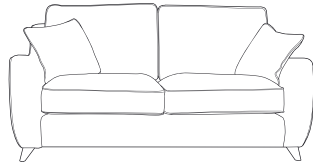

FAIRWAY
FURNITURE

Facebook: [FairwayFurniture](#) Instagram: [@fairwayfurniture](#)
www.fairwayfurniture.co.uk

VICTOR

VICTOR

An elegant shape combined with soft touch velvet fabric, you can easily customise the Victor collection to suit every living room style. With a choice of light and dark wood foot options and the full extensive range of fabrics are available to view and order in store.

Arm Chair

H89 x W98 x D103cm

Two Seater Sofa

H89 x W168 x D103cm

Three Seater Sofa

H89 x W196 x D103cm

RH2-LFC-FST

H89 x W282 x D103cm
L255cm (front to back)

Armless Unit

H89 x W80 x D103cm

Storage Stool

H45 x W63 x D50cm

COMBINATIONS

Cover

- Fabric only

Feet