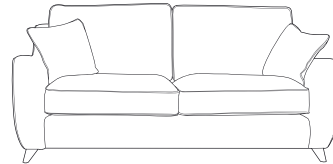

FAIRWAY
FURNITURE

Facebook: [FairwayFurniture](#) Instagram: [@fairwayfurniture](#)
www.fairwayfurniture.co.uk

VICTOR

VICTOR

An elegant shape combined with soft touch velvet fabric, you can easily customise the Victor collection to suit every living room style. With a choice of light and dark wood foot options and the full extensive range of fabrics are available to view and order in store.

Arm Chair

H89 x W98 x D103cm

Two Seater Sofa

H89 x W168 x D103cm

Three Seater Sofa

H89 x W196 x D103cm

RH2-LFC-FST

H89 x W282 x D103cm
L255cm (front to back)

Armless Unit

H89 x W80 x D103cm

Storage Stool

H45 x W63 x D50cm

COMBINATIONS

Cover

- Fabric only

Feet