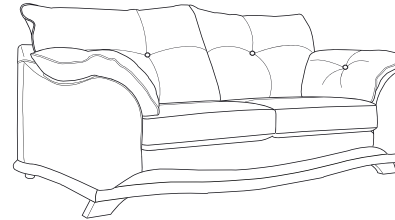

FAIRWAY
FURNITURE

Facebook icon FairwayFurniture Instagram icon @fairwayfurniture
www.fairwayfurniture.co.uk

NADIA

NADIA

The Nadia sofa collection offers a warm and welcoming sit, thanks to its pillow soft arms and sumptuously padded backs, making it perfect to sink into at the end of a hectic day. The standard formal back is easy to care for, requiring minimal dressing to keep the sofa looking great.

COMBINATIONS

Cover • Fabric only
Feet • Light Beech • Light Oak • Mahogany • Chrome

Chair
H88 x W108 x D102cm

Two Seater Sofa
H88 x W172 x D102cm

Three Seater Sofa
H88 x W209 x D102cm

Storage Stool
H45 x W63 x D50cm