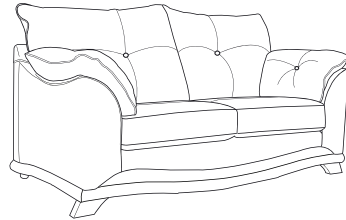

FAIRWAY
FURNITURE

Facebook icon FairwayFurniture Instagram icon @fairwayfurniture
www.fairwayfurniture.co.uk

NADIA

NADIA

The Nadia sofa collection offers a warm and welcoming sit, thanks to its pillow soft arms and sumptuously padded backs, making it perfect to sink into at the end of a hectic day. The standard formal back is easy to care for, requiring minimal dressing to keep the sofa looking great.

COMBINATIONS

Cover • Fabric only
Feet • Light Beech • Light Oak • Mahogany • Chrome

Chair
H88 x W108 x D102cm

Two Seater Sofa
H88 x W172 x D102cm

Three Seater Sofa
H88 x W209 x D102cm

Storage Stool
H45 x W63 x D50cm