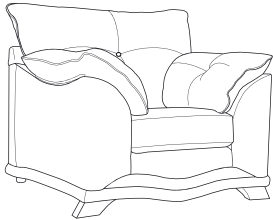

FAIRWAY
FURNITURE

Facebook icon FairwayFurniture Instagram icon @fairwayfurniture
www.fairwayfurniture.co.uk

NADIA

NADIA

The Nadia sofa collection offers a warm and welcoming sit, thanks to its pillow soft arms and sumptuously padded backs, making it perfect to sink into at the end of a hectic day. The standard formal back is easy to care for, requiring minimal dressing to keep the sofa looking great.

COMBINATIONS

Cover • Fabric only
Feet • Light Beech • Light Oak • Mahogany • Chrome

Chair
H88 x W108 x D102cm

Two Seater Sofa
H88 x W172 x D102cm

Three Seater Sofa
H88 x W209 x D102cm

Storage Stool
H45 x W63 x D50cm