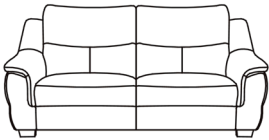

FEELS LIKE
HOME
Collection

EXCLUSIVE TO

FAIRWAY
FURNITURE

FAIRWAY
FURNITURE

 FairwayFurniture  @fairwayfurniture
www.fairwayfurniture.co.uk

ADELAIDE

ADELAIDE

Designed by renowned French design Studio Joly Design, the Adelaide combines traditional style with contemporary comfort for a showstopping family suite. Featuring a beautifully curved, generously padded arm, fibre back cushions and pocket spring seat interiors, the Adelaide is sumptuous and inviting, allowing you to feel fully supported as you sit back and relax. Available to order in a range of sizes, all items come with smooth power recliners, easily operated by a discreet button, allowing you to go from an upright to fully reclined position quickly and easily.

2.5 Seater Sofa
Power Recliner
H100 x W216 x D99cm

2 Seater Sofa
Power Recliner
H100 x W173 x D99cm

Chair
Power Recliner
H100 x W112 x D99cm

Footstool
Standard or Storage
H43 x W61 x D61cm

COMBINATIONS

Cover

- Leather • Fabric
- Power recliners with USB

(NB: All sizes are approximate, and manufacturers may make minor changes to specifications) Please allow tolerance of +/- 25mm (1")
The colour and finishes shown in this leaflet are as accurate as the photography and printing process allow.