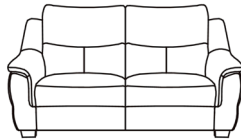

FEELS LIKE
HOME
Collection

EXCLUSIVE TO

FAIRWAY
FURNITURE

FAIRWAY
FURNITURE

 FairwayFurniture  @fairwayfurniture
www.fairwayfurniture.co.uk

ADELAIDE

ADELAIDE

Designed by renowned French design Studio Joly Design, the Adelaide combines traditional style with contemporary comfort for a showstopping family suite. Featuring a beautifully curved, generously padded arm, fibre back cushions and pocket spring seat interiors, the Adelaide is sumptuous and inviting, allowing you to feel fully supported as you sit back and relax. Available to order in a range of sizes, all items come with smooth power recliners, easily operated by a discreet button, allowing you to go from an upright to fully reclined position quickly and easily.

2.5 Seater Sofa
Power Recliner
H100 x W216 x D99cm

2 Seater Sofa
Power Recliner
H100 x W173 x D99cm

Chair
Power Recliner
H100 x W112 x D99cm

Footstool
Standard or Storage
H43 x W61 x D61cm

COMBINATIONS

Cover

- Leather • Fabric
- Power recliners with USB

(NB: All sizes are approximate, and manufacturers may make minor changes to specifications) Please allow tolerance of +/- 25mm (1")
The colour and finishes shown in this leaflet are as accurate as the photography and printing process allow.