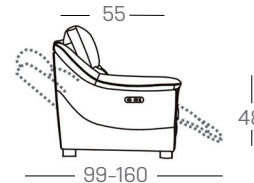

2.5 Seater Sofa
Power Recliner
H100 x W216 x D99cm

2 Seater Sofa
Power Recliner
H100 x W173 x D99cm

Chair
Power Recliner
H100 x W112 x D99cm

Footstool
Standard or Storage
H43 x W61 x D61cm

COMBINATIONS

Cover

- Leather • Fabric
- Power recliners with USB

(NB: All sizes are approximate, and manufacturers may make minor changes to specifications) Please allow tolerance of +/- 25mm (1")
The colour and finishes shown in this leaflet are as accurate as the photography and printing process allow.