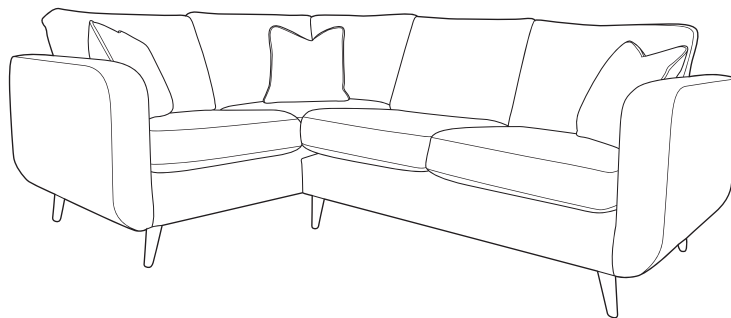

**FAIRWAY**  
 FURNITURE

Facebook icon FairwayFurniture Instagram icon @fairwayfurniture  
 www.fairwayfurniture.co.uk

MISHA

# MISHA

The sophisticated shape and clean lines of the Misha collection will add style to any room. The Misha comes with fibre filled reversible backs and high density foam seats for support and comfort. Choose from antique, beech or smokey grey feet and view the full extensive range of fabrics in store.

**Two Seater Sofa**  
H88 x W159 x D92cm

**Three Seater Sofa**  
H88 x W178 x D92cm

**Corner Group  
(LH2, R2C)**  
H88x W238 x L169cm  
D92cm (front to back)

**Corner Group  
(L2C, RH2)**  
H88 x W212 x L169cm  
D92cm (front to back)

### Cover

- Fabric only