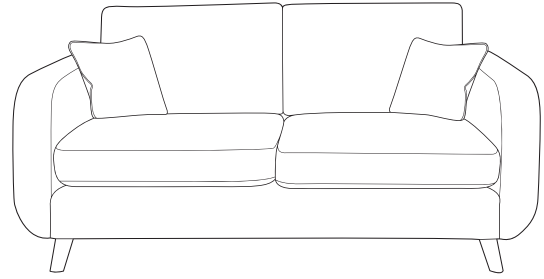

**FAIRWAY**  
 FURNITURE

Facebook icon FairwayFurniture Instagram icon @fairwayfurniture  
 www.fairwayfurniture.co.uk

MISHA

# MISHA

The sophisticated shape and clean lines of the Misha collection will add style to any room. The Misha comes with fibre filled reversible backs and high density foam seats for support and comfort. Choose from antique, beech or smokey grey feet and view the full extensive range of fabrics in store.

**Two Seater Sofa**  
H88 x W159 x D92cm

**Three Seater Sofa**  
H88 x W178 x D92cm

**Corner Group  
(LH2, R2C)**  
H88x W238 x L169cm  
D92cm (front to back)

**Corner Group  
(L2C, RH2)**  
H88 x W212 x L169cm  
D92cm (front to back)