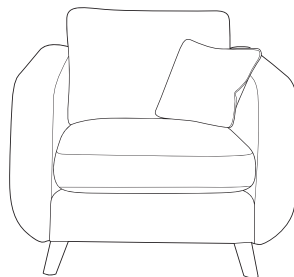

Scatters

- 2 per sofa
- 3 per corner group
- 1 per chair
  (in choice of fabrics)

Arm Chair
H88 x W95 x D92cm