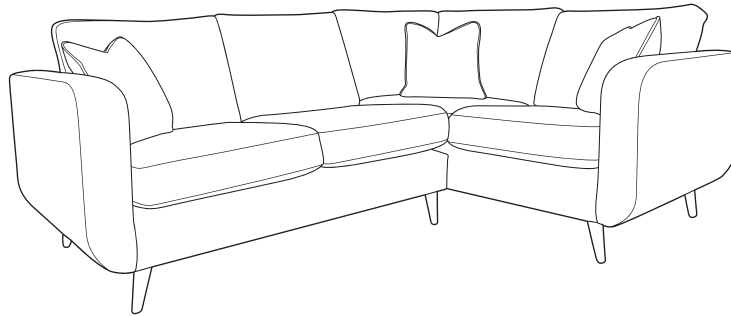

**FAIRWAY**  
 FURNITURE

Facebook icon FairwayFurniture Instagram icon @fairwayfurniture  
 www.fairwayfurniture.co.uk

MISHA

# MISHA

The sophisticated shape and clean lines of the Misha collection will add style to any room. The Misha comes with fibre filled reversible backs and high density foam seats for support and comfort. Choose from antique, beech or smokey grey feet and view the full extensive range of fabrics in store.

**Two Seater Sofa**  
H88 x W159 x D92cm

**Three Seater Sofa**  
H88 x W178 x D92cm

**Corner Group  
(LH2, R2C)**  
H88x W238 x L169cm  
D92cm (front to back)

**Corner Group  
(L2C, RH2)**  
H88 x W212 x L169cm  
D92cm (front to back)

### Cover

- Fabric only