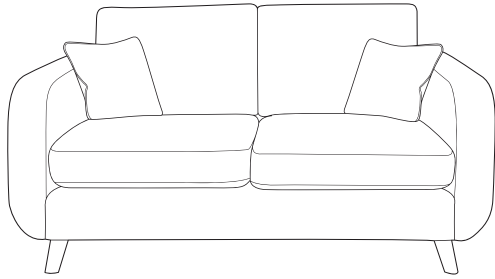

Mon - Sat 9.00am - 5.30pm Sun 10.30 - 4.30pm

www.fairwayfurniture.co.uk  
 @FairwayFurniture @FairwayFurniture  
 FairwayFurniture @FairwayFurniture

The colour and finishes shown in this leaflet are as accurate as the photography and printing process allow.

**FAIRWAY**  
 FURNITURE

Facebook icon FairwayFurniture Instagram icon @fairwayfurniture  
 www.fairwayfurniture.co.uk

MISHA

# MISHA

The sophisticated shape and clean lines of the Misha collection will add style to any room. The Misha comes with fibre filled reversible backs and high density foam seats for support and comfort. Choose from antique, beech or smokey grey feet and view the full extensive range of fabrics in store.

**Two Seater Sofa**  
H88 x W159 x D92cm

**Three Seater Sofa**  
H88 x W178 x D92cm

**Corner Group  
(LH2, R2C)**  
H88x W238 x L169cm  
D92cm (front to back)

**Corner Group  
(L2C, RH2)**  
H88 x W212 x L169cm  
D92cm (front to back)