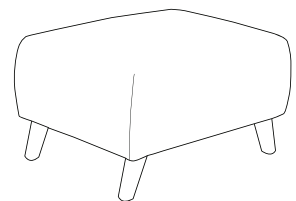

**Two Seater Sofa**  
H88 x W159 x D92cm

**Three Seater Sofa**  
H88 x W178 x D92cm

**Corner Group  
(LH2, R2C)**  
H88x W238 x L169cm  
D92cm (front to back)

**Corner Group  
(L2C, RH2)**  
H88 x W212 x L169cm  
D92cm (front to back)

### Feet

- Beech (Light)
- Antique (Dark)
- Smokey Grey

### Scatters

- 2 per sofa
- 3 per corner group
- 1 per chair  
(in choice of fabrics)

**Arm Chair**  
H88 x W95 x D92cm

**Stool**  
H48 x W66 x D55cm

(NB: All sizes are approximate, and manufacturers may make minor changes to specifications) Please allow tolerance of +/- 25mm (1")