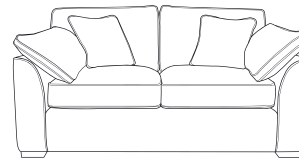

FAIRWAY
FURNITURE

[f FairwayFurniture](#) [t @fairwayonline](#)
www.fairwayfurniture.co.uk

LUCY

LUCY

Classic in design, big on comfort, the Lucy collection boasts an easy to live with formal back, but with a sumptuous bolster arm for a relaxed and inviting feel.

COMBINATIONS

Cover

- Fabric only

Feet

- Mid Oak
- Antique Dark

Scatters

- 2 per sofa
 - 1 per chair
- (in a choice of fabrics)

Three Seater

H93 x W203 x D97cm

Two Seater

H93 x W175 x D97cm

Love Chair

H93 x W136 x D97cm

Arm Chair

H93 x W101 x D97cm

Storage Stool

H45 x W63 x D50cm

DINA NESTED STOOLS 3-IN-1

Available in all fabrics

Large

H40 x W68 x D68cm

Medium

H32 x W55 x D55cm

Small