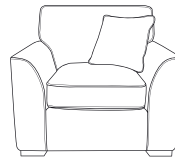

COMBINATIONS

Cover

- Fabric only

Feet

- Mid Oak
- Antique Dark

Scatters

- 2 per sofa
 - 1 per chair
- (in a choice of fabrics)

Three Seater

H93 x W203 x D97cm

Two Seater

H93 x W175 x D97cm

Love Chair

H93 x W136 x D97cm

Arm Chair

H93 x W101 x D97cm

Storage Stool

H45 x W63 x D50cm

DINA NESTED STOOLS 3-IN-1

Available in all fabrics

Large

H40 x W68 x D68cm

Medium

H32 x W55 x D55cm

Small