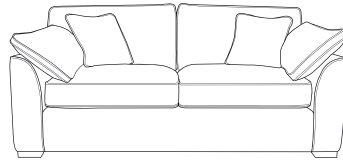

FAIRWAY
FURNITURE

[f FairwayFurniture](#) [t @fairwayonline](#)
www.fairwayfurniture.co.uk

LUCY

LUCY

Classic in design, big on comfort, the Lucy collection boasts an easy to live with formal back, but with a sumptuous bolster arm for a relaxed and inviting feel.

COMBINATIONS

Cover

- Fabric only

Feet

- Mid Oak
- Antique Dark

Scatters

- 2 per sofa
 - 1 per chair
- (in a choice of fabrics)

Three Seater

H93 x W203 x D97cm

Two Seater

H93 x W175 x D97cm

Love Chair

H93 x W136 x D97cm

Arm Chair

H93 x W101 x D97cm

Storage Stool

H45 x W63 x D50cm

DINA NESTED STOOLS 3-IN-1

Available in all fabrics

Large

H40 x W68 x D68cm

Medium

H32 x W55 x D55cm

Small