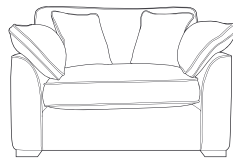

FAIRWAY
FURNITURE

[f FairwayFurniture](#) [t @fairwayonline](#)
www.fairwayfurniture.co.uk

LUCY

LUCY

Classic in design, big on comfort, the Lucy collection boasts an easy to live with formal back, but with a sumptuous bolster arm for a relaxed and inviting feel.

COMBINATIONS

Cover

- Fabric only

Feet

- Mid Oak
- Antique Dark

Scatters

- 2 per sofa
 - 1 per chair
- (in a choice of fabrics)

Three Seater

H93 x W203 x D97cm

Two Seater

H93 x W175 x D97cm

Love Chair

H93 x W136 x D97cm

Arm Chair

H93 x W101 x D97cm

Storage Stool

H45 x W63 x D50cm

DINA NESTED STOOLS 3-IN-1

Available in all fabrics

Large

H40 x W68 x D68cm

Medium

H32 x W55 x D55cm

Small