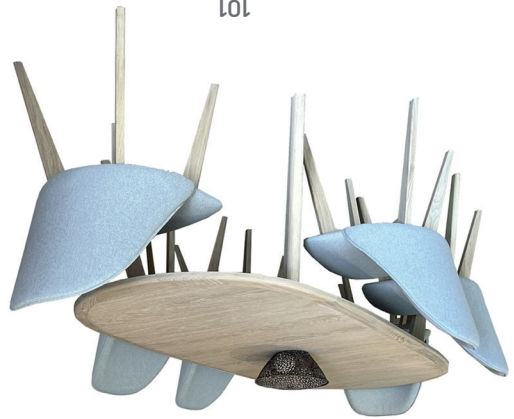

www.fairwayfurniture.co.uk

FEEL LIKE HOME
 MAKING YOUR HOUSE
 FURNITURE
FAIRWAY

The colour and finishes shown in this leaflet are as accurate as the photography and printing process allow.

105
 Rectangular Extending Dining Table & 6
 Kiyv 301 Dining Chairs (Fabric)
 H76 x W130/170 x D100cm

101
 Oval Fixed Dining Table & 6
 Kiyv 301 Dining Chairs (Fabric)
 H76 x W180 x D100cm

DINING SETS
 AVAILABLE IN A CHOICE OF
 WOOD & FABRIC FINISHES

FAIRWAY
 FURNITURE

Facebook: FairwayFurniture Instagram: @fairwayfurniture
 www.fairwayfurniture.co.uk

LUNDIN DINING

LUNDIN DINING

The Lundin dining collection offers a minimalist sleek design, perfect for creating an uncluttered and inviting look in your home. Beautifully finished with stylish design elements, such as integrated handles, soft curves, and flush door panels, the Lundin is crafted from a combination of solid wood and veneers for an easy care, uniform finish. The Lundin is available to order in a wide choice of wood finishes, allowing you to match your existing décor with ease.