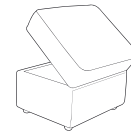

## STOOL

**Storage Stool**

H45 x W63 x D50cm

**FAIRWAY**  
FURNITURE

[www.fairwayfurniture.co.uk](http://www.fairwayfurniture.co.uk)

[f](#) FairwayFurniture [@](#) fairwayfurniture

Mon - Sat 9.00am - 5.30pm Sun 10.30 - 4.30pm