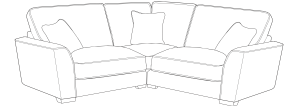

**Corner Group  
Three Piece (L2-C0-R1)**

H97 x W278 x L194cm  
D98cm (front to back)

**Corner Group  
Three Piece (L1-C0-R2)**

H97 x W194 x L278cm  
D98cm (front to back)

**Corner Group - Two Piece  
Armed Corner (L2-R2C)**

H97 x W278 x L195cm  
D98cm (front to back)

**Corner Group - Two Piece  
Armed Corner (L2C-R2)**

H97 x W278 x L195cm  
D98cm (front to back)

**Corner Group- Chaise Two  
Piece (L2-RFC-P)**

H97 x W278 x L250cm  
D98cm (front to back)

**Corner Group - Chaise  
Two Piece (P-LFC-R2)**

H97 x W278 x L250cm  
D98cm (front to back)

**Corner Group - Large  
Three Piece (L2-C0-R2)**

H97 x W278 x L278cm  
D98cm (front to back)

**Corner Group- Small Three  
Piece (L1-C0-R1)**