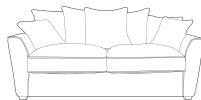

### PILLOW BACK

**Two Seater**  
H97 x W178 x D98cm

**Three Seater**  
H97 x W205 x D98cm

**Four Seater (Split)**  
H97 x W256 x D98cm

**Corner Group  
Three Piece (L2-CO-R1)**  
H97 x W278 x L194cm  
D98cm (front to back)

### CONFIGURATION

- Corner Groups
- Sofas & Chairs

**Two Seater Sofa Bed**

H97 x W174 x D98cm

(Extended 226cm)

Deluxe Mattress: W114 x L183cm

**Two Seater**

H97 x W178 x D98cm