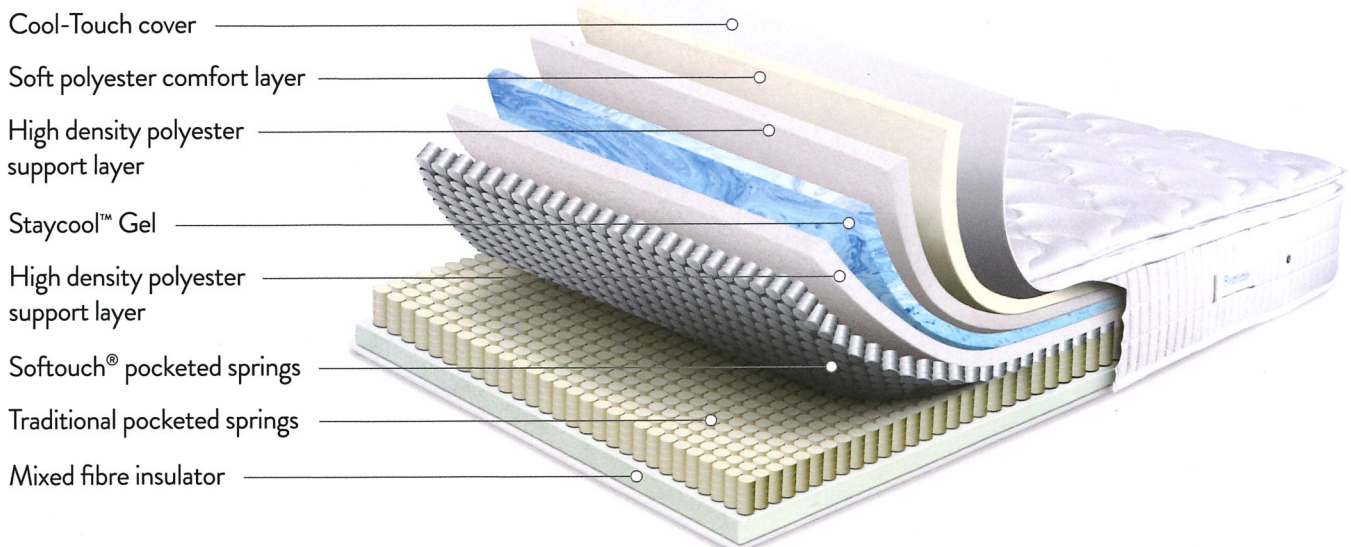

CRYSTAL COMFORT

Staycool™ Gel technology

KEY FEATURES & BENEFITS

1800 Softouch® pocketed springs in the 150cm (king size) mattress	Unique Softouch® springs that move independently, contouring to your individual weight and shape for optimum support and posture.
Non turn, easy care mattress	There's no need to turn the mattress over – just rotate head to foot, every month to ensure longevity and continued comfort.
Cool-Touch surface	Unique Cool-Touch mattress sleeping surface designed and proven to reduce your body temperature, keeping you cooler during the night.
High density polyester	Providing added comfort with excellent recovery and rebound properties to give enhanced support.
Staycool™ Gel	Provides pressure sensitive support that immediately responds to your body shape and helping regulate body temperature.
Quilted knitted cover	A soft, sumptuous finish that gives enhanced comfort and a truly luxurious feel.
Chrome vents	Promotes breathability allowing cool, fresh air to flow through the entire mattress.
Flag-stitched handles	Flag-stitching gives ultimate strength to each of the handles, making it easier to rotate or move the mattress when required.

The Crystal Comfort features a unique mattress sleeping surface which gives a cool to the touch feel and is designed to keep you cooler during the night for an undisturbed night's sleep.

EXTRAS: Please see details of our divan base options and headboards.