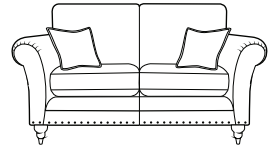

FAIRWAY FURNITURE

MAKING YOUR HOUSE
FEEL LIKE HOME

CALGARY

PILLOW BACK SOFAS

Grand Sofa
H98 x W230 x D106cm

Three Seater Sofa
H98 x W207 x D106cm

Two Seater Sofa
H98 x W187 x D106cm

CHAIRS

Chair
H98 x W106 x D101cm

Accent Chair
H90 x W85 x D92cm

Snuggler
H98 x W142 x D106cm

RANGE OPTIONS

COVER

- Fabric only (wide selection available, prices may vary)

CONFIGURATION

- 3 sofas • 3 chairs • 3 stools

SCATTERS

- 2 per grand, 3 seater sofa & 2 seater sofa
- 2 per snuggler chair
- 1 per standard chair (not accent) (in chosen fabric)

STANDARD BACK SOFAS

Grand Sofa
H98 x W230 x D106cm

3 Seater Sofa
H98 x W207 x D106cm

2 Seater Sofa
H98 x W187 x D106cm

STOOLS

Legged Ottoman
H40 x W100 x D57cm

Storage Stool
H41 x W64 x D58cm
(Supplied on Glides)

Footstool
H38 x W64 x D58cm
(Supplied on Glides)

FEET OPTIONS

Sofas, chairs & ottoman stools