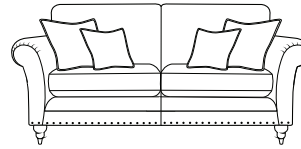

FAIRWAY FURNITURE

MAKING YOUR HOUSE
FEEL LIKE HOME

CALGARY

PILLOW BACK SOFAS

Grand Sofa
H98 x W230 x D106cm

Three Seater Sofa
H98 x W207 x D106cm

Two Seater Sofa
H98 x W187 x D106cm

CHAIRS

Chair
H98 x W106 x D101cm

Accent Chair
H90 x W85 x D92cm

Snuggler
H98 x W142 x D106cm

RANGE OPTIONS

COVER

- Fabric only (wide selection available, prices may vary)

CONFIGURATION

- 3 sofas • 3 chairs • 3 stools

SCATTERS

- 2 per grand, 3 seater sofa & 2 seater sofa
- 2 per snuggler chair
- 1 per standard chair (not accent) (in chosen fabric)

STANDARD BACK SOFAS

Grand Sofa
H98 x W230 x D106cm

3 Seater Sofa
H98 x W207 x D106cm