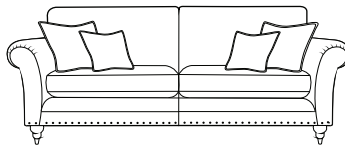

FAIRWAY FURNITURE

MAKING YOUR HOUSE
FEEL LIKE HOME

CALGARY

PILLOW BACK SOFAS

Grand Sofa
H98 x W230 x D106cm

Three Seater Sofa
H98 x W207 x D106cm

Two Seater Sofa
H98 x W187 x D106cm

CHAIRS

Chair
H98 x W106 x D101cm

Accent Chair
H90 x W85 x D92cm

Snuggler
H98 x W142 x D106cm

RANGE OPTIONS

COVER

- Fabric only (wide selection available, prices may vary)

CONFIGURATION

- 3 sofas • 3 chairs • 3 stools

SCATTERS

- 2 per grand, 3 seater sofa & 2 seater sofa
- 2 per snuggler chair
- 1 per standard chair (not accent) (in chosen fabric)

STANDARD BACK SOFAS

Grand Sofa
H98 x W230 x D106cm

3 Seater Sofa
H98 x W207 x D106cm