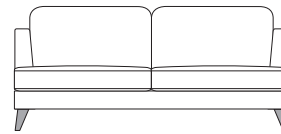

COMBINATIONS

Cover

• Fabric only
wide selection available in store
(prices may vary)

Options

• 4 sofas • 2 chairs • Stool
• Selection of modular pieces
(various sizes available)

Wood Feet

Oak

Dark Brown

Beech

Black

Scatters

• Various sizes
(optional extra)

Dimensions on all pieces:- Height: 83cm x Depth:92cm (Width indicated by model number below line drawing)

265S0FA

220S0FA

200S0FA

196AL

100CHAIR

80CHAIR

188PL

188PR

176AL

90 90

C1-CORNER