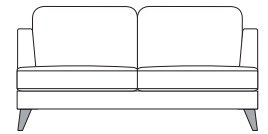

COMBINATIONS

Cover

• Fabric only
wide selection available in store
(prices may vary)

Options

• 4 sofas • 2 chairs • Stool
• Selection of modular pieces
(various sizes available)

Wood Feet

Oak

Dark Brown

Beech

Black

Scatters

• Various sizes
(optional extra)

Dimensions on all pieces:- Height: 83cm x Depth:92cm (Width indicated by model number below line drawing)

265S0FA

220S0FA

200S0FA

196AL

100CHAIR

80CHAIR

188PL

188PR

176AL

90 90

C1-CORNER