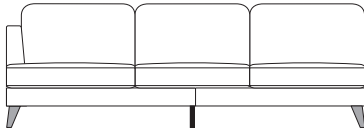

LIMA

The Lima sofa collection offers a complete modular range, with a modern sleek silhouette, perfect for creating a minimalist, stylish look. With a select choice of fabrics available to order online, the Lima boasts deep seats, slim arms and discreet wooden legs for an understated, stylish finish.

COMBINATIONS

Cover

• Fabric only
wide selection available in store
(prices may vary)

Options

• 4 sofas • 2 chairs • Stool
• Selection of modular pieces
(various sizes available)

Wood Feet

Oak

Dark Brown

Beech

Black

Scatters

• Various sizes
(optional extra)

Dimensions on all pieces:- Height: 83cm x Depth:92cm (Width indicated by model number below line drawing)

265S0FA

83

90 90

80 60

83

SCATTER CUSHIONS:

40x40

45x45

50x30

50x50

55x30

60x60

65x30

65x40

(NB: All sizes are approximate, and manufacturers may make minor changes to specifications) Please allow tolerance of +/- 25mm (1")