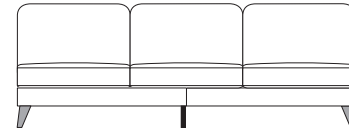

LIMA

The Lima sofa collection offers a complete modular range, with a modern sleek silhouette, perfect for creating a minimalist, stylish look. With a select choice of fabrics available to order online, the Lima boasts deep seats, slim arms and discreet wooden legs for an understated, stylish finish.

COMBINATIONS

Cover

• Fabric only
wide selection available in store
(prices may vary)

Options

• 4 sofas • 2 chairs • Stool
• Selection of modular pieces
(various sizes available)

Wood Feet

Oak

Dark Brown

Beech

Black

Scatters

• Various sizes
(optional extra)

Dimensions on all pieces:- Height: 83cm x Depth:92cm (Width indicated by model number below line drawing)

200S0FA

83

90 90

80 60

83

SCATTER CUSHIONS:

40x40

45x45

50x30

50x50

55x30

60x60

65x30

65x40

(NB: All sizes are approximate, and manufacturers may make minor changes to specifications) Please allow tolerance of +/- 25mm (1")