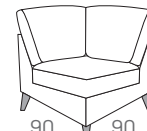

Beech

Black

Scatters

• Various sizes
(optional extra)

Dimensions on all pieces:- Height: 83cm x Depth:92cm (Width indicated by model number below line drawing)

265S0FA

220S0FA

200S0FA

196AL

100CHAIR

80CHAIR

188PL

188PR

176AL

90 90

C1-CORNER

80 60

STOOL

158PL

158PR

146AL

88PL

88PR

76AL