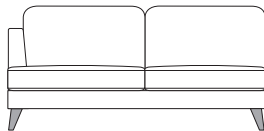

Beech

Black

Scatters

• Various sizes
(optional extra)

Dimensions on all pieces:- Height: 83cm x Depth:92cm (Width indicated by model number below line drawing)

265S0FA

220S0FA

200S0FA

196AL

100CHAIR

80CHAIR

188PL

188PR

176AL

90 90

C1-CORNER