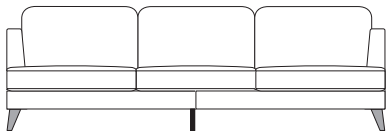

COMBINATIONS

Cover

• Fabric only
wide selection available in store
(prices may vary)

Options

• 4 sofas • 2 chairs • Stool
• Selection of modular pieces
(various sizes available)

Wood Feet

Oak

Dark Brown

Beech

Black

Scatters

• Various sizes
(optional extra)

Dimensions on all pieces:- Height: 83cm x Depth:92cm (Width indicated by model number below line drawing)

265S0FA

220S0FA

200S0FA

196AL

100CHAIR

80CHAIR

188PL

188PR

176AL

90 90

C1-CORNER