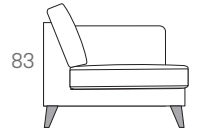

LIMA

The Lima sofa collection offers a complete modular range, with a modern sleek silhouette, perfect for creating a minimalist, stylish look. With a select choice of fabrics available to order online, the Lima boasts deep seats, slim arms and discreet wooden legs for an understated, stylish finish.

COMBINATIONS

Cover

• Fabric only
wide selection available in store
(prices may vary)

Options

• 4 sofas • 2 chairs • Stool
• Selection of modular pieces
(various sizes available)

Wood Feet

Oak

Dark Brown

Beech

Black

Scatters

• Various sizes
(optional extra)

Dimensions on all pieces:- Height: 83cm x Depth:92cm (Width indicated by model number below line drawing)

170S0FA

83

90 90

80 60

83

SCATTER CUSHIONS:

40x40

45x45

50x30

50x50

55x30

60x60

65x30

65x40

(NB: All sizes are approximate, and manufacturers may make minor changes to specifications) Please allow tolerance of +/- 25mm (1")