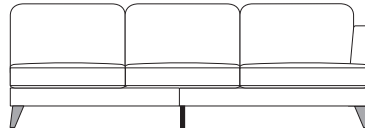

LIMA

The Lima sofa collection offers a complete modular range, with a modern sleek silhouette, perfect for creating a minimalist, stylish look. With a select choice of fabrics available to order online, the Lima boasts deep seats, slim arms and discreet wooden legs for an understated, stylish finish.

COMBINATIONS

Cover

• Fabric only
wide selection available in store
(prices may vary)

Options

• 4 sofas • 2 chairs • Stool
• Selection of modular pieces
(various sizes available)

Wood Feet

Oak

Dark Brown

Beech

Black

Scatters

• Various sizes
(optional extra)

Dimensions on all pieces:- Height: 83cm x Depth:92cm (Width indicated by model number below line drawing)

220S0FA

83

90 90

80 60

83

SCATTER CUSHIONS:

40x40

45x45

50x30

50x50

55x30

60x60

65x30

65x40

(NB: All sizes are approximate, and manufacturers may make minor changes to specifications) Please allow tolerance of +/- 25mm (1")