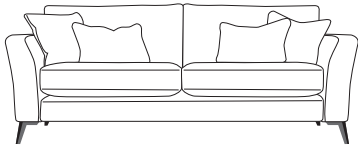

FAIRWAY
FURNITURE

 FairwayFurniture  @fairwayonline
www.fairwayfurniture.co.uk

FABIAN

FABIAN

Modern and elegant, the Fabian sofa collection combines luxury fabrics and chrome accents for a clean and fresh design. With smart contemporary details and generous cushions, the Fabian sofa is perfect for the family home, offering comfort without compromising on style. Beautifully finished with angled arms, a high straight back and chrome feet,

Three Seater Sofa
H87 x W228 x D97cm

2.5 Seater Sofa
H87 x W202 x D97cm

Two Seater Sofa
H87 x W176 x D97cm

COMBINATIONS

Cover
• Fabric only

Feet
• Light wood
• Smoke
• Metal

Cuddler Sofa
H87 x W140 x D97cm

Chair
H87 x W108 x D97cm

Designer Stool
H36 x W80 x D80cm

Storage Stool (feet)
H46 x W65 x D56cm

(NB: All sizes are approximate, and manufacturers may make minor changes to specifications) Please allow tolerance of +/- 25mm (1")