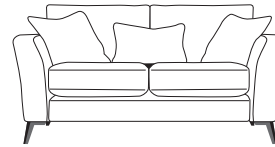

FAIRWAY
FURNITURE

 FairwayFurniture  @fairwayonline
www.fairwayfurniture.co.uk

FABIAN

FABIAN

Modern and elegant, the Fabian sofa collection combines luxury fabrics and chrome accents for a clean and fresh design. With smart contemporary details and generous cushions, the Fabian sofa is perfect for the family home, offering comfort without compromising on style. Beautifully finished with angled arms, a high straight back and chrome feet,

Three Seater Sofa
H87 x W228 x D97cm

2.5 Seater Sofa
H87 x W202 x D97cm

Two Seater Sofa
H87 x W176 x D97cm

COMBINATIONS

Cover
• Fabric only

Feet
• Light wood
• Smoke
• Metal

Cuddler Sofa
H87 x W140 x D97cm

Chair
H87 x W108 x D97cm

Designer Stool
H36 x W80 x D80cm

Storage Stool (feet)
H46 x W65 x D56cm

(NB: All sizes are approximate, and manufacturers may make minor changes to specifications) Please allow tolerance of +/- 25mm (1")