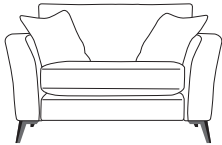

FAIRWAY
FURNITURE

 FairwayFurniture  @fairwayonline
www.fairwayfurniture.co.uk

FABIAN

FABIAN

Modern and elegant, the Fabian sofa collection combines luxury fabrics and chrome accents for a clean and fresh design. With smart contemporary details and generous cushions, the Fabian sofa is perfect for the family home, offering comfort without compromising on style. Beautifully finished with angled arms, a high straight back and chrome feet,

Three Seater Sofa
H87 x W228 x D97cm

2.5 Seater Sofa
H87 x W202 x D97cm

Two Seater Sofa
H87 x W176 x D97cm

COMBINATIONS

Cover
• Fabric only

Feet
• Light wood
• Smoke
• Metal

Cuddler Sofa
H87 x W140 x D97cm

Chair
H87 x W108 x D97cm

Designer Stool
H36 x W80 x D80cm

Storage Stool (feet)
H46 x W65 x D56cm

(NB: All sizes are approximate, and manufacturers may make minor changes to specifications) Please allow tolerance of +/- 25mm (1")