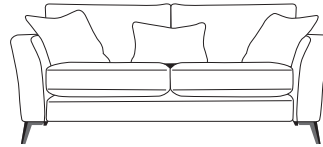

FAIRWAY
FURNITURE

 FairwayFurniture  @fairwayonline
www.fairwayfurniture.co.uk

FABIAN

FABIAN

Modern and elegant, the Fabian sofa collection combines luxury fabrics and chrome accents for a clean and fresh design. With smart contemporary details and generous cushions, the Fabian sofa is perfect for the family home, offering comfort without compromising on style. Beautifully finished with angled arms, a high straight back and chrome feet,

Three Seater Sofa
H87 x W228 x D97cm

2.5 Seater Sofa
H87 x W202 x D97cm

Two Seater Sofa
H87 x W176 x D97cm

COMBINATIONS

Cover
• Fabric only

Feet
• Light wood
• Smoke
• Metal

Cuddler Sofa
H87 x W140 x D97cm

Chair
H87 x W108 x D97cm

Designer Stool
H36 x W80 x D80cm

Storage Stool (feet)
H46 x W65 x D56cm

(NB: All sizes are approximate, and manufacturers may make minor changes to specifications) Please allow tolerance of +/- 25mm (1")