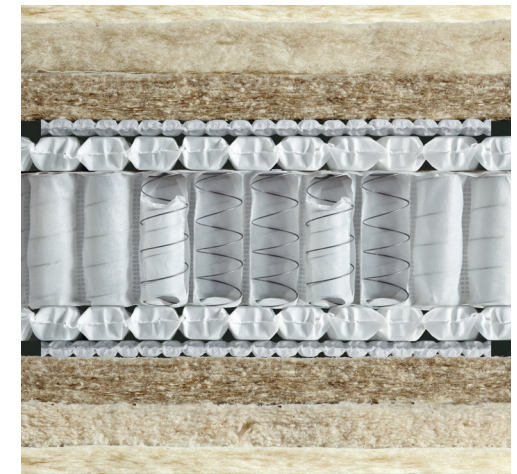

DARTMOOR

Collection

MEAVY 13200

Handmade Exclusively by **Harrison Spinks** for Fairway Furniture

COMFORT FROM NATURAL FILLINGS

Warm Sleeping Surface:

- Wool & Viscose Blend
- Natural Wool Blend
- Hemp Blend

Cool Sleeping Surface:

- Wool & Viscose Blend
- Natural Cotton Blend
- Hemp Blend

SUPERIOR AWARD-WINNING SUPPORT

- 5000 Microtution Spring System
- Posturfil Pocket Springs
- Revolution Spring system
- Double Side Stitching

FOR YOUR HEALTH AND WELLBEING

- Seasonal Turn
- HD Airflow - Breathable Springs
- ChemFree Sleeping Surface

Cross-section of the Meavy