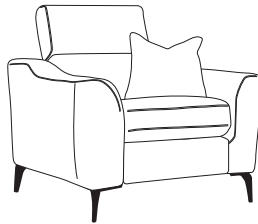

FAIRWAY
FURNITURE

FairwayFurniture @fairwayfurniture
www.fairwayfurniture.co.uk

MALDON

MALDON

A suite with smart contemporary details and generously deep sit which encapsulates the distinctively inviting look. Available as Motion Lounger with adjustable headrest and footrests or static pieces with adjustable headrests. The Maldon range comes in an extensive range of luxury fabrics and accents including Aqua Clean. The sofas are hand crafted in the U.K. from the finest materials sourced across the world meeting environmental standards

COMBINATIONS

Cover

• Fabric only
wide selection available in store
(prices may vary)

Feet

- Titanium - Cast Aluminium
- Metal (Chrome) - Cast Aluminium
- Light - Wood
- Smoke - Wood

Scatters

- 2 per Sofa
- 2 per Cuddler Sofa
- 1 per Chair
(in a choice of fabrics)

Features

- Adjustable Headrest
on both
Motion & Static Pieces

STATIC PIECES

Three Seater Sofa
H99 x W221 x D99cm

Two Seater Sofa
H99 x W168 x D99cm

Cuddler Sofa
H99 x W131 x D99cm

Chair
H99 x W105 x D99cm

Storage Stool
H45 x W65 x D56cm

Designer Foot Stool
H36 x W80 x D80cm

MOTION LOUNGER PIECES

Three Seater Sofa
H99 x W221 x D99cm

Two Seater Sofa
H99 x W168 x D99cm

Cuddler Sofa
H99 x W131 x D99cm

Chair
H99 x W105 x D99cm

(NB: All sizes are approximate, and manufacturers may make minor changes to specifications) Please allow tolerance of +/- 25mm (1")