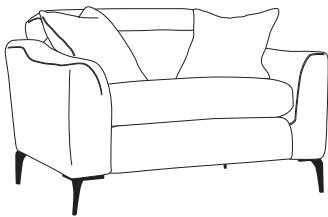

FAIRWAY
FURNITURE

FairwayFurniture @fairwayfurniture
www.fairwayfurniture.co.uk

MALDON

MALDON

A suite with smart contemporary details and generously deep sit which encapsulates the distinctively inviting look. Available as Motion Lounger with adjustable headrest and footrests or static pieces with adjustable headrests. The Maldon range comes in an extensive range of luxury fabrics and accents including Aqua Clean. The sofas are hand crafted in the U.K. from the finest materials sourced across the world meeting environmental standards

COMBINATIONS

Cover

• Fabric only
wide selection available in store
(prices may vary)

Feet

- Titanium - Cast Aluminium
- Metal (Chrome) - Cast Aluminium
- Light - Wood
- Smoke - Wood

Scatters

- 2 per Sofa
- 2 per Cuddler Sofa
- 1 per Chair
(in a choice of fabrics)

Features

- Adjustable Headrest
on both
Motion & Static Pieces

STATIC PIECES

Three Seater Sofa
H99 x W221 x D99cm

Two Seater Sofa
H99 x W168 x D99cm

Cuddler Sofa
H99 x W131 x D99cm

Chair
H99 x W105 x D99cm

Storage Stool
H45 x W65 x D56cm

Designer Foot Stool
H36 x W80 x D80cm

MOTION LOUNGER PIECES

Three Seater Sofa
H99 x W221 x D99cm

Two Seater Sofa
H99 x W168 x D99cm

Cuddler Sofa
H99 x W131 x D99cm

Chair
H99 x W105 x D99cm

(NB: All sizes are approximate, and manufacturers may make minor changes to specifications) Please allow tolerance of +/- 25mm (1")