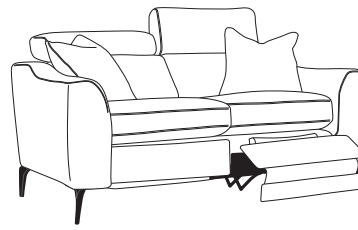

FAIRWAY
FURNITURE

FairwayFurniture @fairwayfurniture
www.fairwayfurniture.co.uk

MALDON

MALDON

A suite with smart contemporary details and generously deep sit which encapsulates the distinctively inviting look. Available as Motion Lounger with adjustable headrest and footrests or static pieces with adjustable headrests. The Maldon range comes in an extensive range of luxury fabrics and accents including Aqua Clean. The sofas are hand crafted in the U.K. from the finest materials sourced across the world meeting environmental standards

Features

- Adjustable Headrest
on both
Motion & Static Pieces

STATIC PIECES

Three Seater Sofa
H99 x W221 x D99cm

Two Seater Sofa
H99 x W168 x D99cm

Cuddler Sofa
H99 x W131 x D99cm

Chair
H99 x W105 x D99cm

Storage Stool
H45 x W65 x D56cm

Designer Foot Stool
H36 x W80 x D80cm

MOTION LOUNGER PIECES

Three Seater Sofa
H99 x W221 x D99cm

Two Seater Sofa
H99 x W168 x D99cm

Cuddler Sofa
H99 x W131 x D99cm

Chair
H99 x W105 x D99cm

(NB: All sizes are approximate, and manufacturers may make minor changes to specifications) Please allow tolerance of +/- 25mm (1")