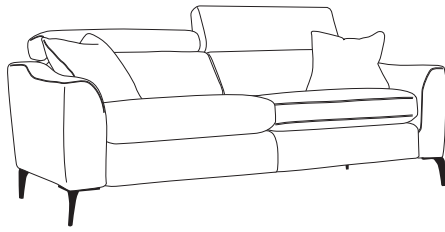

FAIRWAY
FURNITURE

FairwayFurniture @fairwayfurniture
www.fairwayfurniture.co.uk

MALDON

MALDON

A suite with smart contemporary details and generously deep sit which encapsulates the distinctively inviting look. Available as Motion Lounger with adjustable headrest and footrests or static pieces with adjustable headrests. The Maldon range comes in an extensive range of luxury fabrics and accents including Aqua Clean. The sofas are hand crafted in the U.K. from the finest materials sourced across the world meeting environmental standards

COMBINATIONS

Cover

• Fabric only
wide selection available in store
(prices may vary)

Feet

- Titanium - Cast Aluminium
- Metal (Chrome) - Cast Aluminium
- Light - Wood
- Smoke - Wood

Scatters

- 2 per Sofa
- 2 per Cuddler Sofa
- 1 per Chair
(in a choice of fabrics)

Features

- Adjustable Headrest
on both
Motion & Static Pieces

STATIC PIECES

Three Seater Sofa
H99 x W221 x D99cm

Two Seater Sofa
H99 x W168 x D99cm

Cuddler Sofa
H99 x W131 x D99cm

Chair
H99 x W105 x D99cm

Storage Stool
H45 x W65 x D56cm