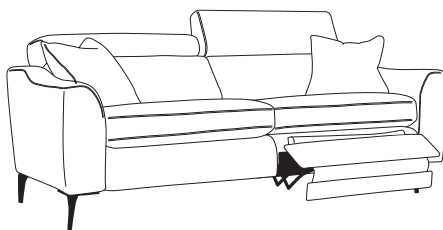

FAIRWAY
FURNITURE

FairwayFurniture @fairwayfurniture
www.fairwayfurniture.co.uk

MALDON

MALDON

A suite with smart contemporary details and generously deep sit which encapsulates the distinctively inviting look. Available as Motion Lounger with adjustable headrest and footrests or static pieces with adjustable headrests. The Maldon range comes in an extensive range of luxury fabrics and accents including Aqua Clean. The sofas are hand crafted in the U.K. from the finest materials sourced across the world meeting environmental standards

Features

- Adjustable Headrest
on both
Motion & Static Pieces

STATIC PIECES

Three Seater Sofa
H99 x W221 x D99cm

Two Seater Sofa
H99 x W168 x D99cm

Cuddler Sofa
H99 x W131 x D99cm

Chair
H99 x W105 x D99cm

Storage Stool
H45 x W65 x D56cm

Designer Foot Stool
H36 x W80 x D80cm

MOTION LOUNGER PIECES

Three Seater Sofa
H99 x W221 x D99cm

Two Seater Sofa
H99 x W168 x D99cm

Cuddler Sofa
H99 x W131 x D99cm

Chair
H99 x W105 x D99cm

(NB: All sizes are approximate, and manufacturers may make minor changes to specifications) Please allow tolerance of +/- 25mm (1")