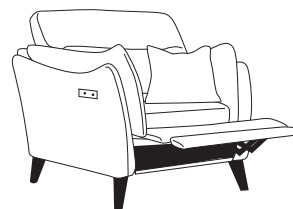

FAIRWAY

FURNITURE

CAWSAND

Adjustable Footrests or Static Pieces

MOTION LOUNGER PIECES

Three Seater Sofa
H92 x W207 x D95cm
(Double Recliner)

Two Seater Sofa
H92 x W173 x D95cm
(Double Recliner)

Cuddler Sofa
H92 x W136 x D95cm

Chair
H92 x W90 x D95cm

RANGE OPTIONS

COVER
Fabric only
wide selection available
(prices may vary)

SCATTERS
As shown in drawings
in a selection of fabrics

ARM HEIGHT
• Sofa Arm Height 67cm
• Chair Arm Height 70cm

STATIC PIECES

Three Seater Sofa
H92 x W207 x D95cm

Two Seater Sofa
H92 x W173 x D95cm

Cuddler Sofa
H92 x W136 x D95cm

Chair
H92 x W90 x D95cm

Storage Stool
H45 x W65 x D56cm
(Supplied on Glides)

Designer Footstool
H33 x W80 x D80cm