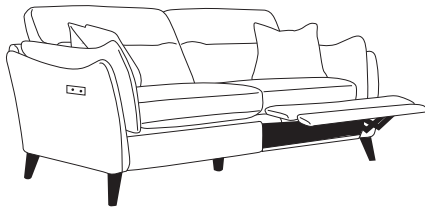

FAIRWAY

FURNITURE

CAWSAND

Adjustable Footrests or Static Pieces

MOTION LOUNGER PIECES

Three Seater Sofa
H92 x W207 x D95cm
(Double Recliner)

Two Seater Sofa
H92 x W173 x D95cm
(Double Recliner)

Cuddler Sofa
H92 x W136 x D95cm

Chair
H92 x W90 x D95cm

RANGE OPTIONS

COVER
Fabric only
wide selection available
(prices may vary)

SCATTERS
As shown in drawings
in a selection of fabrics

ARM HEIGHT
• Sofa Arm Height 67cm
• Chair Arm Height 70cm

STATIC PIECES

Three Seater Sofa
H92 x W207 x D95cm

Two Seater Sofa
H92 x W173 x D95cm

Cuddler Sofa
H92 x W136 x D95cm

Chair
H92 x W90 x D95cm

Storage Stool
H45 x W65 x D56cm
(Supplied on Glides)

Designer Footstool
H33 x W80 x D80cm