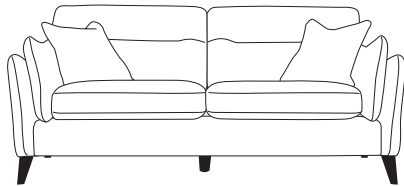

FAIRWAY

FURNITURE

CAWSAND

Adjustable Footrests or Static Pieces

MOTION LOUNGER PIECES

Three Seater Sofa
H92 x W207 x D95cm
(Double Recliner)

Two Seater Sofa
H92 x W173 x D95cm
(Double Recliner)

Cuddler Sofa
H92 x W136 x D95cm

Chair
H92 x W90 x D95cm

RANGE OPTIONS

COVER
Fabric only
wide selection available
(prices may vary)

SCATTERS
As shown in drawings
in a selection of fabrics

ARM HEIGHT
• Sofa Arm Height 67cm
• Chair Arm Height 70cm

STATIC PIECES

Three Seater Sofa
H92 x W207 x D95cm

Two Seater Sofa
H92 x W173 x D95cm

Cuddler Sofa
H92 x W136 x D95cm

Chair
H92 x W90 x D95cm

Storage Stool
H45 x W65 x D56cm
(Supplied on Glides)

Designer Footstool
H33 x W80 x D80cm