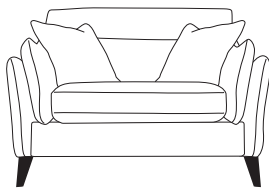

FAIRWAY

FURNITURE

CAWSAND

Adjustable Footrests or Static Pieces

MOTION LOUNGER PIECES

Three Seater Sofa
H92 x W207 x D95cm
(Double Recliner)

Two Seater Sofa
H92 x W173 x D95cm
(Double Recliner)

Cuddler Sofa
H92 x W136 x D95cm

Chair
H92 x W90 x D95cm

RANGE OPTIONS

COVER
Fabric only
wide selection available
(prices may vary)

SCATTERS
As shown in drawings
in a selection of fabrics

ARM HEIGHT
• Sofa Arm Height 67cm
• Chair Arm Height 70cm

STATIC PIECES

Three Seater Sofa
H92 x W207 x D95cm

Two Seater Sofa
H92 x W173 x D95cm

Cuddler Sofa
H92 x W136 x D95cm

Chair
H92 x W90 x D95cm

Storage Stool
H45 x W65 x D56cm
(Supplied on Glides)

Designer Footstool
H33 x W80 x D80cm