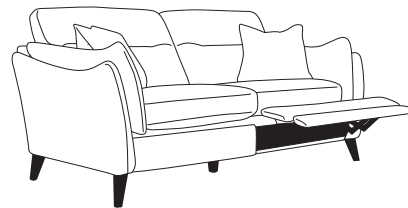

FAIRWAY

FURNITURE

CAWSAND

Adjustable Footrests or Static Pieces

MOTION LOUNGER PIECES

Three Seater Sofa
H92 x W207 x D95cm
(Double Recliner)

Two Seater Sofa
H92 x W173 x D95cm
(Double Recliner)

Cuddler Sofa
H92 x W136 x D95cm

Chair
H92 x W90 x D95cm

RANGE OPTIONS

COVER
Fabric only
wide selection available
(prices may vary)

SCATTERS
As shown in drawings
in a selection of fabrics

ARM HEIGHT
• Sofa Arm Height 67cm
• Chair Arm Height 70cm

STATIC PIECES

Three Seater Sofa
H92 x W207 x D95cm

Two Seater Sofa
H92 x W173 x D95cm

Cuddler Sofa
H92 x W136 x D95cm

Chair
H92 x W90 x D95cm

Storage Stool
H45 x W65 x D56cm
(Supplied on Glides)

Designer Footstool
H33 x W80 x D80cm