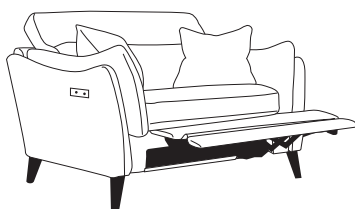

FAIRWAY

FURNITURE

CAWSAND

Adjustable Footrests or Static Pieces

MOTION LOUNGER PIECES

Three Seater Sofa
H92 x W207 x D95cm
(Double Recliner)

Two Seater Sofa
H92 x W173 x D95cm
(Double Recliner)

Cuddler Sofa
H92 x W136 x D95cm

Chair
H92 x W90 x D95cm

RANGE OPTIONS

COVER
Fabric only
wide selection available
(prices may vary)

SCATTERS
As shown in drawings
in a selection of fabrics

ARM HEIGHT
• Sofa Arm Height 67cm
• Chair Arm Height 70cm

STATIC PIECES

Three Seater Sofa
H92 x W207 x D95cm

Two Seater Sofa
H92 x W173 x D95cm

Cuddler Sofa
H92 x W136 x D95cm

Chair
H92 x W90 x D95cm

Storage Stool
H45 x W65 x D56cm
(Supplied on Glides)

Designer Footstool
H33 x W80 x D80cm