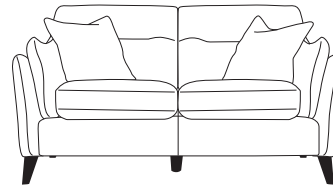

FAIRWAY

FURNITURE

CAWSAND

Adjustable Footrests or Static Pieces

MOTION LOUNGER PIECES

Three Seater Sofa
H92 x W207 x D95cm
(Double Recliner)

Two Seater Sofa
H92 x W173 x D95cm
(Double Recliner)

Cuddler Sofa
H92 x W136 x D95cm

Chair
H92 x W90 x D95cm

RANGE OPTIONS

COVER
Fabric only
wide selection available
(prices may vary)

SCATTERS
As shown in drawings
in a selection of fabrics

ARM HEIGHT
• Sofa Arm Height 67cm
• Chair Arm Height 70cm

STATIC PIECES

Three Seater Sofa
H92 x W207 x D95cm

Two Seater Sofa
H92 x W173 x D95cm

Cuddler Sofa
H92 x W136 x D95cm

Chair
H92 x W90 x D95cm

Storage Stool
H45 x W65 x D56cm
(Supplied on Glides)

Designer Footstool
H33 x W80 x D80cm