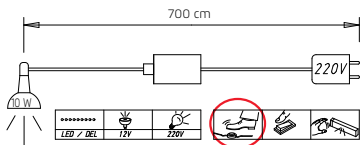

2	HANDLE STRIPS ▶	CARCASE COLOUR
---	-----------------	----------------

3	Width in cm	151	151	151	201	201	201
SLIDING DOOR ROBES	Depth 65 cm						
	Drawing						
	Description	2-door	2-door, 1 mirror door	2-door, 2 mirror doors	2-door	2-door, 1 mirror door	2-door, 2 mirror doors
	Carcase division (cm)	100 50	100 50	100 50	100 100	100 100	100 100
HEIGHT 197 CM		▼ Art. no.    ▼ Price			HEIGHT 197 CM		
Colour	without lighting	<b>3I01</b>	<b>2I01</b>	<b>2I02</b>	<b>3I05</b>	<b>2I05</b>	<b>2I06</b>
	with lighting	<b>3L21</b>	<b>2L33</b>	<b>27L1</b>	<b>3L22</b>	<b>2L34</b>	<b>27L2</b>
Colour glass	without lighting	<b>21G1</b>	<b>2251</b>	-	<b>21G2</b>	<b>2252</b>	-
	with lighting	<b>2L51</b>	<b>25L0</b>	-	<b>2L52</b>	<b>25L1</b>	-
HEIGHT 223 CM		▼ Art. no.    ▼ Price			HEIGHT 223 CM		
Colour	without lighting	<b>4I01</b>	<b>5I01</b>	<b>5I02</b>	<b>4I05</b>	<b>5I05</b>	<b>5I06</b>
	with lighting	<b>4L21</b>	<b>5L33</b>	<b>59LA</b>	<b>4L22</b>	<b>5L34</b>	<b>59LB</b>
Colour glass	without lighting	<b>58G1</b>	<b>524A</b>	-	<b>58G2</b>	<b>524B</b>	-
	with lighting	<b>5L51</b>	<b>56L0</b>	-	<b>5L52</b>	<b>56L1</b>	-
HEIGHT 235 CM		▼ Art. no.    ▼ Price			HEIGHT 235 CM		
Colour	without lighting	<b>1I01</b>	<b>1I21</b>	<b>1I22</b>	<b>1I05</b>	<b>1I25</b>	<b>1I26</b>
	with lighting	<b>1L21</b>	<b>1L33</b>	<b>16L1</b>	<b>1L22</b>	<b>1L34</b>	<b>16L2</b>
Colour glass	without lighting	<b>13G1</b>	<b>1351</b>	-	<b>13G2</b>	<b>1352</b>	-
	with lighting	<b>1L51</b>	<b>14L0</b>	-	<b>1L52</b>	<b>14L1</b>	-