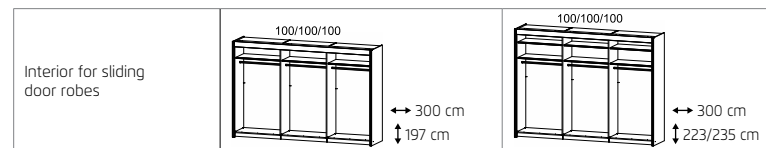

2	HANDLE STRIPS ▶	CARCASE COLOUR
---	-----------------	----------------

3	Width in cm	300	300	300							
SLIDING DOOR ROBES	Depth 65 cm										
	Drawing										
	Description	3-door	3-door, 1 mirror door	3-door, 3 mirror doors							
	Carcase division (cm)	100 100 100	100 100 100	100 100 100							
HEIGHT 197 CM		▼ Art. no.		▼ Price		...		...		HEIGHT 197 CM	
Colour	without lighting	<b>3I13</b>		<b>2I13</b>		<b>2I14</b>					
	with lighting	<b>3L25</b>		<b>2L37</b>		<b>27L5</b>					
Colour glass	without lighting	<b>21G5</b>		<b>2255</b>		-	-				
	with lighting	<b>2L65</b>		<b>25L4</b>		-	-				
HEIGHT 223 CM		▼ Art. no.		▼ Price		...		...		HEIGHT 223 CM	
Colour	without lighting	<b>4I13</b>		<b>5I13</b>		<b>5I14</b>					
	with lighting	<b>4L25</b>		<b>5L37</b>		<b>59LF</b>					
Colour glass	without lighting	<b>58G5</b>		<b>524F</b>		-	-				
	with lighting	<b>5L65</b>		<b>56L4</b>		-	-				
HEIGHT 235 CM		▼ Art. no.		▼ Price		...		...		HEIGHT 235 CM	
Colour	without lighting	<b>1I13</b>		<b>1I33</b>		<b>1I34</b>					
	with lighting	<b>1L25</b>		<b>1L37</b>		<b>16L5</b>					
Colour glass	without lighting	<b>13G5</b>		<b>1355</b>		-	-				
	with lighting	<b>1L65</b>		<b>14L4</b>		-	-				

700 cm

This product contains a light source of the energy efficiency class E.

EPREL 768978

Extras for SLIDING door wardrobes – Standard: height 197 cm: 1 shelf and 1 hanging rail per unit / height 223+235 cm: 2 shelves and 1 hanging rail per unit – Please order with colour code **A0032**