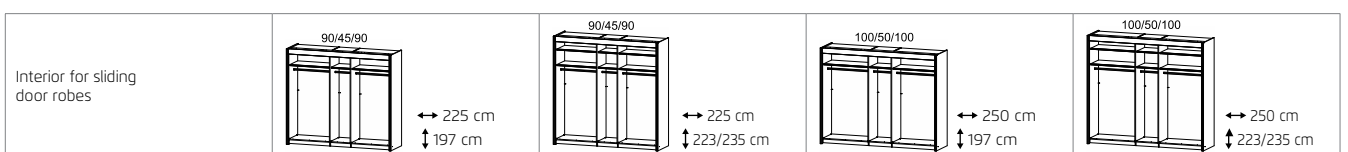

This product contains a light source of the energy efficiency class E.
EPREL 768978