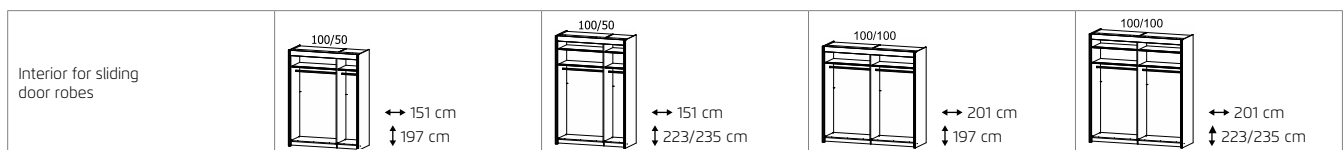

1	COL. CODE	FRONT VARIATION ▶	COLOUR		COLOUR GLASS	
	CARCASE COLOUR ▼		Alpine white	Silk grey	Crystal white	Silk grey
	Sonoma oak colour		A6W00	A6W10	A6W80	A6W90
	Artisan oak colour		A5W00	A5W10	A5W80	A5W90
	Alpine white		A8W00	A8W10	A8W80	A8W90
	Silk grey		A1W00	A1W10	A1W80	A1W90

2	HANDLE STRIPS ▶	CARCASE COLOUR

3	Width in cm	151	151	151	201	201	201
SLIDING DOOR ROBES	Depth 65 cm						
	Drawing						
	Description	2-door	2-door, 1 mirror door	2-door, 2 mirror doors	2-door	2-door, 1 mirror door	2-door, 2 mirror doors
	Carcase division (cm)	100|50	100|50	100|50	100|100	100|100	100|100
HEIGHT 197 CM		▼ Art. no. ▼ Price			HEIGHT 197 CM		
Colour	without lighting	3I01	2I01	2I02	3I05	2I05	2I06
	with lighting	3L21	2L33	27L1	3L22	2L34	27L2
Colour glass	without lighting	21G1	2251	-	21G2	2252	-
	with lighting	2L51	25L0	-	2L52	25L1	-
HEIGHT 223 CM		▼ Art. no. ▼ Price			HEIGHT 223 CM		
Colour	without lighting	4I01	5I01	5I02	4I05	5I05	5I06
	with lighting	4L21	5L33	59LA	4L22	5L34	59LB
Colour glass	without lighting	58G1	524A	-	58G2	524B	-
	with lighting	5L51	56L0	-	5L52	56L1	-
HEIGHT 235 CM		▼ Art. no. ▼ Price			HEIGHT 235 CM		
Colour	without lighting	1I01	1I21	1I22	1I05	1I25	1I26
	with lighting	1L21	1L33	16L1	1L22	1L34	16L2
Colour glass	without lighting	13G1	1351	-	13G2	1352	-
	with lighting	1L51	14L0	-	1L52	14L1	-

This product contains a light source of the energy efficiency class E.

EPREL 768978