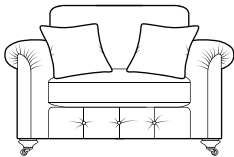

FAIRWAY
 FURNITURE

Facebook: FairwayFurniture Instagram: @fairwayfurniture
www.fairwayfurniture.co.uk

PIERO

PIERO

The Piero offers a truly showstopping design for your home, with beautifully hand pleated scroll arms, a deep button seat front and raised castor legs, giving this statement sofa a timeless appeal. Available to order in a wide choice of luxurious, opulent fabrics to create your ultimate suite, the Piero is available to order in a wide choice of sizes with additional accent pieces to suit any size of home.

COMBINATIONS

SCATTERS

Cover

- Fabric only wide selection available (prices may vary)

Options

- Pillow Back
- Standard Back

Standard Back

- 4 per Grand Sofa
- 2 per 3 & 2 Seater Sofa & Snuggler
- 1 per Standard Chair (not accent) (in chosen fabric)

Pillow Back

- Grand - 5 Pillow Back, 2 Scatters
- 3 Seater - 4 Pillow Back, 2 Scatters
- 2 Seater - 3 Pillow Back, 2 Scatters (in chosen fabric)

STANDARD BACK

Grand Sofa

H99 x W230 x D105cm

3 Seater Sofa

H99 x W207 x D105cm

2 Seater Sofa

H99 x W186 x D105cm

Snuggler

H99 x W142 x D105cm

Chair

H99 x W105 x D98cm

(Chair Arm height 5cm lower than sofa)

Accent Chair