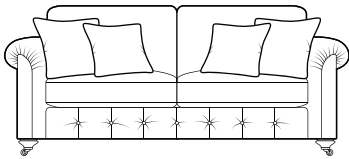

FAIRWAY
 FURNITURE

Facebook: FairwayFurniture Instagram: @fairwayfurniture
www.fairwayfurniture.co.uk

PIERO

PIERO

The Piero offers a truly showstopping design for your home, with beautifully hand pleated scroll arms, a deep button seat front and raised castor legs, giving this statement sofa a timeless appeal. Available to order in a wide choice of luxurious, opulent fabrics to create your ultimate suite, the Piero is available to order in a wide choice of sizes with additional accent pieces to suit any size of home.

COMBINATIONS

SCATTERS

Cover

- Fabric only wide selection available (prices may vary)

Options

- Pillow Back
- Standard Back

Standard Back

- 4 per Grand Sofa
- 2 per 3 & 2 Seater Sofa & Snuggler
- 1 per Standard Chair (not accent) (in chosen fabric)

Pillow Back

- Grand - 5 Pillow Back, 2 Scatters
- 3 Seater - 4 Pillow Back, 2 Scatters
- 2 Seater - 3 Pillow Back, 2 Scatters (in chosen fabric)

STANDARD BACK

Grand Sofa

H99 x W230 x D105cm

3 Seater Sofa

H99 x W207 x D105cm