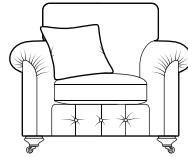

FAIRWAY
 FURNITURE

Facebook: FairwayFurniture Instagram: @fairwayfurniture
www.fairwayfurniture.co.uk

PIERO

PIERO

The Piero offers a truly showstopping design for your home, with beautifully hand pleated scroll arms, a deep button seat front and raised castor legs, giving this statement sofa a timeless appeal. Available to order in a wide choice of luxurious, opulent fabrics to create your ultimate suite, the Piero is available to order in a wide choice of sizes with additional accent pieces to suit any size of home.

COMBINATIONS

SCATTERS

Cover

- Fabric only wide selection available (prices may vary)

Options

- Pillow Back
- Standard Back

Standard Back

- 4 per Grand Sofa
- 2 per 3 & 2 Seater Sofa & Snuggler
- 1 per Standard Chair (not accent) (in chosen fabric)

Pillow Back

- Grand - 5 Pillow Back, 2 Scatters
- 3 Seater - 4 Pillow Back, 2 Scatters
- 2 Seater - 3 Pillow Back, 2 Scatters (in chosen fabric)

STANDARD BACK

Grand Sofa

H99 x W230 x D105cm

3 Seater Sofa

H99 x W207 x D105cm

2 Seater Sofa

H99 x W186 x D105cm

Snuggler

H99 x W142 x D105cm

Chair

H99 x W105 x D98cm

(Chair Arm height 5cm lower than sofa)

Accent Chair