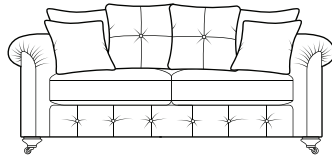

FAIRWAY
 FURNITURE

Facebook: FairwayFurniture Instagram: @fairwayfurniture
www.fairwayfurniture.co.uk

PIERO

PIERO

The Piero offers a truly showstopping design for your home, with beautifully hand pleated scroll arms, a deep button seat front and raised castor legs, giving this statement sofa a timeless appeal. Available to order in a wide choice of luxurious, opulent fabrics to create your ultimate suite, the Piero is available to order in a wide choice of sizes with additional accent pieces to suit any size of home.

Pillow Back

- Grand - 5 Pillow Back, 2 Scatters
- 3 Seater - 4 Pillow Back, 2 Scatters
- 2 Seater - 3 Pillow Back, 2 Scatters (in chosen fabric)

STANDARD BACK

Grand Sofa

H99 x W230 x D105cm

3 Seater Sofa

H99 x W207 x D105cm

2 Seater Sofa

H99 x W186 x D105cm

Snuggler

H99 x W142 x D105cm

Chair

H99 x W105 x D98cm

(Chair Arm height 5cm lower than sofa)

Accent Chair

H91 x W79 x D94cm

PILLOW BACK

Grand Sofa

H99 x W230 x D105cm

3 Seater Sofa

H99 x W207 x D105cm

2 Seater Sofa

H99 x W186 x D105cm