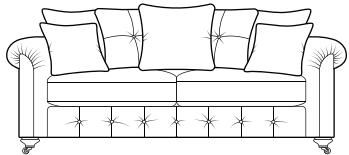

Pillow Back

- Grand - 5 Pillow Back, 2 Scatters
- 3 Seater - 4 Pillow Back, 2 Scatters
- 2 Seater - 3 Pillow Back, 2 Scatters (in chosen fabric)

STANDARD BACK

Grand Sofa

H99 x W230 x D105cm

3 Seater Sofa

H99 x W207 x D105cm

2 Seater Sofa

H99 x W186 x D105cm

Snuggler

H99 x W142 x D105cm

Chair

H99 x W105 x D98cm

(Chair Arm height 5cm lower than sofa)

Accent Chair

H91 x W79 x D94cm

PILLOW BACK

Grand Sofa

H99 x W230 x D105cm

3 Seater Sofa

H99 x W207 x D105cm

2 Seater Sofa

H99 x W186 x D105cm