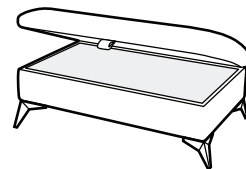

H91 x W79 x D94cm

PILLOW BACK

Grand Sofa

H99 x W230 x D105cm

3 Seater Sofa

H99 x W207 x D105cm

2 Seater Sofa

H99 x W186 x D105cm

Ebony/Polished
Chrome Castor

Smokey Oak Solid

Ebony Solid

Legged Ottoman

H40 x W100 x D57cm

Storage Stool (Glides)

H41 x W64 x D58cm

Footstool (Glides)

H38 x W64 x D58cm

(NB: All sizes are approximate, and manufacturers may make minor changes to specifications) Please allow tolerance of +/- 25mm (1")