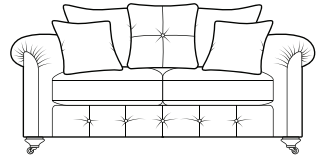

Pillow Back

- Grand - 5 Pillow Back, 2 Scatters
- 3 Seater - 4 Pillow Back, 2 Scatters
- 2 Seater - 3 Pillow Back, 2 Scatters (in chosen fabric)

STANDARD BACK

Grand Sofa

H99 x W230 x D105cm

3 Seater Sofa

H99 x W207 x D105cm

H91 x W79 x D94cm

PILLOW BACK

Grand Sofa

H99 x W230 x D105cm

3 Seater Sofa

H99 x W207 x D105cm

2 Seater Sofa

H99 x W186 x D105cm