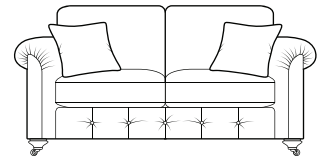

FAIRWAY
 FURNITURE

Facebook: FairwayFurniture Instagram: @fairwayfurniture
www.fairwayfurniture.co.uk

PIERO

PIERO

The Piero offers a truly showstopping design for your home, with beautifully hand pleated scroll arms, a deep button seat front and raised castor legs, giving this statement sofa a timeless appeal. Available to order in a wide choice of luxurious, opulent fabrics to create your ultimate suite, the Piero is available to order in a wide choice of sizes with additional accent pieces to suit any size of home.

COMBINATIONS

SCATTERS

Cover

- Fabric only wide selection available (prices may vary)

Options

- Pillow Back
- Standard Back

Standard Back

- 4 per Grand Sofa
- 2 per 3 & 2 Seater Sofa & Snuggler
- 1 per Standard Chair (not accent) (in chosen fabric)

Pillow Back

- Grand - 5 Pillow Back, 2 Scatters
- 3 Seater - 4 Pillow Back, 2 Scatters
- 2 Seater - 3 Pillow Back, 2 Scatters (in chosen fabric)

STANDARD BACK

Grand Sofa

H99 x W230 x D105cm

3 Seater Sofa

H99 x W207 x D105cm

2 Seater Sofa

H99 x W186 x D105cm

Snuggler

H99 x W142 x D105cm

Chair

H99 x W105 x D98cm

(Chair Arm height 5cm lower than sofa)

Accent Chair