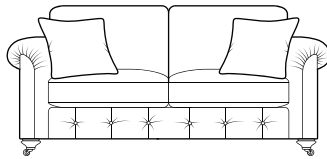

FAIRWAY
 FURNITURE

Facebook: FairwayFurniture Instagram: @fairwayfurniture
www.fairwayfurniture.co.uk

PIERO

PIERO

The Piero offers a truly showstopping design for your home, with beautifully hand pleated scroll arms, a deep button seat front and raised castor legs, giving this statement sofa a timeless appeal. Available to order in a wide choice of luxurious, opulent fabrics to create your ultimate suite, the Piero is available to order in a wide choice of sizes with additional accent pieces to suit any size of home.

COMBINATIONS

SCATTERS

Cover

- Fabric only wide selection available (prices may vary)

Options

- Pillow Back
- Standard Back

Standard Back

- 4 per Grand Sofa
- 2 per 3 & 2 Seater Sofa & Snuggler
- 1 per Standard Chair (not accent) (in chosen fabric)

Pillow Back

- Grand - 5 Pillow Back, 2 Scatters
- 3 Seater - 4 Pillow Back, 2 Scatters
- 2 Seater - 3 Pillow Back, 2 Scatters (in chosen fabric)

STANDARD BACK

Grand Sofa

H99 x W230 x D105cm

3 Seater Sofa

H99 x W207 x D105cm

2 Seater Sofa

H99 x W186 x D105cm

Snuggler

H99 x W142 x D105cm

Chair

H99 x W105 x D98cm

(Chair Arm height 5cm lower than sofa)

Accent Chair