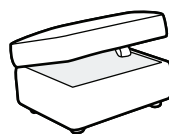

Brushed Gold

Polished Chrome

LEGGED OTTOMAN

Brushed Gold

Polished Chrome

Legged Ottoman

H40 x W100 x D57cm

Storage Stool (Glides)