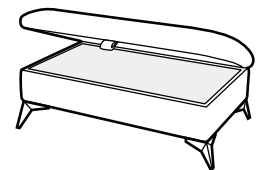

Brushed Gold

Polished Chrome

LEGGED OTTOMAN

Brushed Gold

Polished Chrome

Legged Ottoman

H40 x W100 x D57cm

Storage Stool (Glides)

H41 x W64 x D58cm

Footstool (Glides)

H38 x W64 x D58cm

(NB: All sizes are approximate, and manufacturers may make minor changes to specifications) Please allow tolerance of +/- 25mm (1")