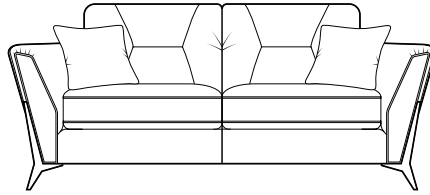

FAIRWAY
 FURNITURE

Facebook: FairwayFurniture Instagram: @fairwayfurniture
www.fairwayfurniture.co.uk

AZURRO

AZURRO

Impress your guests with Azurro, a modern statement sofa collection with edgy trapezium detailing and glamorous hand finished stainless steel legs, that appear to seamlessly flow into each arm. Available to order in a wide selection of stunning fabrics with different patterns and textures, you can truly make it your own to create a focal point in your home.

COMBINATIONS

Cover

- Fabric only
- wide selection available (prices may vary)

Scatters

- 4 per Grand Sofa
- 2 per 3 & 2 Seater Sofa & Snuggler
- 1 per Standard Chair (not accent) (in chosen fabric)

Grand Sofa

H96 x W228 x D100cm

3 Seater Sofa

H96 x W205 x D100cm

2 Seater Sofa

H96 x W184 x D100cm

Snuggler

H96 x W140 x D100cm

Chair