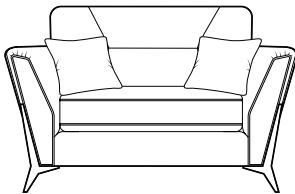

COMBINATIONS

Cover

- Fabric only
- wide selection available (prices may vary)

Scatters

- 4 per Grand Sofa
- 2 per 3 & 2 Seater Sofa & Snuggler
- 1 per Standard Chair (not accent) (in chosen fabric)

Grand Sofa

H96 x W228 x D100cm

3 Seater Sofa

H96 x W205 x D100cm

2 Seater Sofa

H96 x W184 x D100cm

Snuggler

H96 x W140 x D100cm

Chair

H94 x W100 x D96cm
(Chair Arm height 5cm lower than sofa)

Accent Chair

H88 x W90 x D84cm

LEG FINISH

SOFAS, SNUSSLER & CHAIR

Brushed Gold

Polished Chrome

ACCENT CHAIR