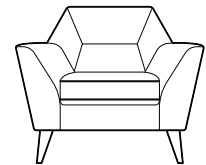

COMBINATIONS

Cover

- Fabric only
- wide selection available (prices may vary)

Scatters

- 4 per Grand Sofa
- 2 per 3 & 2 Seater Sofa & Snuggler
- 1 per Standard Chair (not accent) (in chosen fabric)

Grand Sofa

H96 x W228 x D100cm

3 Seater Sofa

H96 x W205 x D100cm

2 Seater Sofa

H96 x W184 x D100cm

Snuggler

H96 x W140 x D100cm

Chair

H94 x W100 x D96cm
(Chair Arm height 5cm lower than sofa)

Accent Chair

H88 x W90 x D84cm

LEG FINISH

SOFAS, SNUSSLER & CHAIR

Brushed Gold

Polished Chrome

ACCENT CHAIR