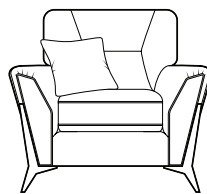

COMBINATIONS

Cover

- Fabric only
- wide selection available (prices may vary)

Scatters

- 4 per Grand Sofa
- 2 per 3 & 2 Seater Sofa & Snuggler
- 1 per Standard Chair (not accent) (in chosen fabric)

Grand Sofa

H96 x W228 x D100cm

3 Seater Sofa

H96 x W205 x D100cm

2 Seater Sofa

H96 x W184 x D100cm

Snuggler

H96 x W140 x D100cm

Chair

H94 x W100 x D96cm
(Chair Arm height 5cm lower than sofa)

Accent Chair

H88 x W90 x D84cm

LEG FINISH

SOFAS, SNUSSLER & CHAIR

Brushed Gold

Polished Chrome

ACCENT CHAIR