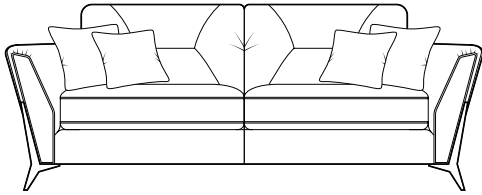

FAIRWAY
 FURNITURE

Facebook: FairwayFurniture Instagram: @fairwayfurniture
www.fairwayfurniture.co.uk

AZURRO

AZURRO

Impress your guests with Azurro, a modern statement sofa collection with edgy trapezium detailing and glamorous hand finished stainless steel legs, that appear to seamlessly flow into each arm. Available to order in a wide selection of stunning fabrics with different patterns and textures, you can truly make it your own to create a focal point in your home.

COMBINATIONS

Cover

- Fabric only
- wide selection available (prices may vary)

Scatters

- 4 per Grand Sofa
- 2 per 3 & 2 Seater Sofa & Snuggler
- 1 per Standard Chair (not accent) (in chosen fabric)

Grand Sofa