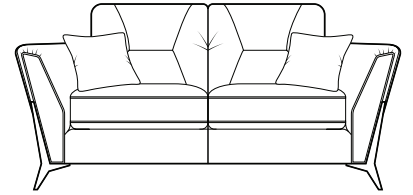

FAIRWAY
 FURNITURE

Facebook: FairwayFurniture Instagram: @fairwayfurniture
www.fairwayfurniture.co.uk

AZURRO

AZURRO

Impress your guests with Azurro, a modern statement sofa collection with edgy trapezium detailing and glamorous hand finished stainless steel legs, that appear to seamlessly flow into each arm. Available to order in a wide selection of stunning fabrics with different patterns and textures, you can truly make it your own to create a focal point in your home.

COMBINATIONS

Cover

- Fabric only
- wide selection available (prices may vary)

Scatters

- 4 per Grand Sofa
- 2 per 3 & 2 Seater Sofa & Snuggler
- 1 per Standard Chair (not accent) (in chosen fabric)

Grand Sofa

H96 x W228 x D100cm

3 Seater Sofa

H96 x W205 x D100cm

2 Seater Sofa

H96 x W184 x D100cm

Snuggler

H96 x W140 x D100cm

Chair