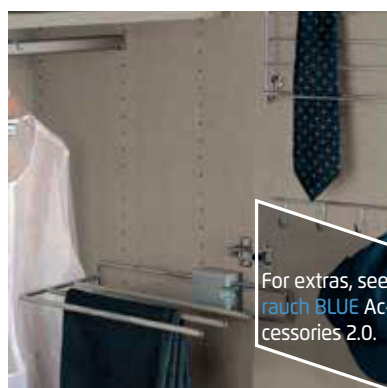

For extras, see rauch BLUE Accessories 2.0.

Top workmanship

Proven fittings technology

Easy to assemble

Practical accessories

Material information

Colour

Furniture with colour finish has an evenly attractive, hard-wearing surface.

WOODMAX chipboard

This healthy green-wood chipboard was designed specifically for use in living areas. Our Woodmax chipboard is made only from pollutant-free small-diameter logs and windfall timber from sustainably managed forestry operations in regional woods.

Load-bearing capacity

The load limits for all furniture and extras can be found in the load table at: www.rauchmoebel.de/unternehmen/qualitaet-amp-umwelt.html

Our natural raw material

Rauch has won various awards for the material used in its boards. Strict tests by impartial institutes consistently confirm that our materials and processes are not harmful to health.

Award-winning and certified

made in GERMANY
Sustainability assured

www.blauer-engel.de/uz38