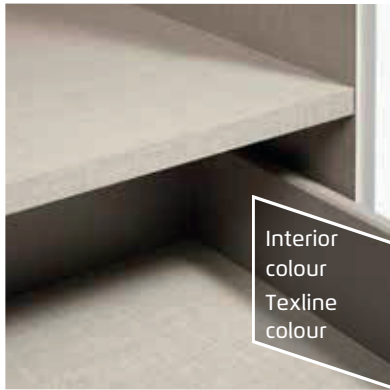

Quality features

rauch BLUE

Interior colour
Texline colour