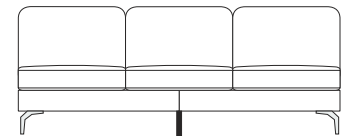

Wood Feet

Oak

Black

Beech

Dark Brown

Slot in Headrest

- Choice of 60cm / 70cm width (optional extra to fit any item)

Dimensions on all pieces:- Height: 83cm x Depth: 92cm (Width indicated by model number below line drawing)

265-SOFA

220-SOFA

200-SOFA

170-SOFA

253PL

253PR

241AL

SIDE VIEW

83

92

208PL

208PR

196AL

90 90
C1-CORNER

188PL

188PR