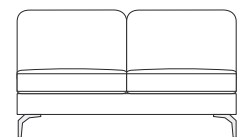

Wood Feet

Oak

Black

Beech

Dark Brown

Slot in Headrest

- Choice of 60cm / 70cm width (optional extra to fit any item)

Dimensions on all pieces:- Height: 83cm x Depth: 92cm (Width indicated by model number below line drawing)

265-SOFA

220-SOFA

200-SOFA

170-SOFA

253PL

253PR

241AL

SIDE VIEW

83

92

208PL

208PR

196AL

90 90
C1-CORNER

188PL

188PR

176AL

100-CHAIR

80-CHAIR

158PL

158PR

146AL

88PL

88PR