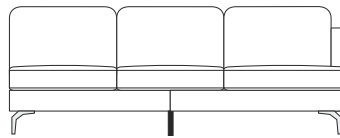

Wood Feet

Oak

Black

Beech

Dark Brown

Slot in Headrest

- Choice of 60cm / 70cm width (optional extra to fit any item)

Dimensions on all pieces:- Height: 83cm x Depth: 92cm (Width indicated by model number below line drawing)

265-SOFA

220-SOFA

200-SOFA

170-SOFA

253PL

253PR

241AL

SIDE VIEW

83

92

208PL

208PR

196AL

90 90
C1-CORNER

188PL

188PR