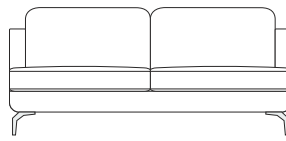

Wood Feet

Oak

Black

Beech

Dark Brown

Slot in Headrest

- Choice of 60cm / 70cm width (optional extra to fit any item)

Dimensions on all pieces:- Height: 83cm x Depth: 92cm (Width indicated by model number below line drawing)

265-SOFA

220-SOFA

200-SOFA

170-SOFA

253PL

253PR

241AL

SIDE VIEW