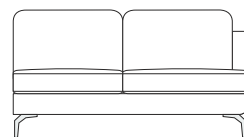

Wood Feet

Oak

Black

Beech

Dark Brown

Slot in Headrest

- Choice of 60cm / 70cm width (optional extra to fit any item)

Dimensions on all pieces:- Height: 83cm x Depth: 92cm (Width indicated by model number below line drawing)

265-SOFA

220-SOFA

200-SOFA

170-SOFA

253PL

253PR

241AL

SIDE VIEW

83

92

208PL

208PR

196AL

90 90
C1-CORNER

188PL

188PR

176AL

100-CHAIR

80-CHAIR

158PL

158PR

146AL

88PL

88PR