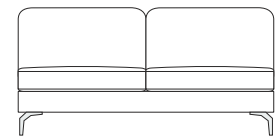

Wood Feet

Oak

Black

Beech

Dark Brown

Slot in Headrest

- Choice of 60cm / 70cm width (optional extra to fit any item)

Dimensions on all pieces:- Height: 83cm x Depth: 92cm (Width indicated by model number below line drawing)

265-SOFA

220-SOFA

200-SOFA

170-SOFA

253PL

253PR

241AL

SIDE VIEW

83

92

208PL

208PR

196AL

90 90
C1-CORNER

188PL

188PR

176AL

100-CHAIR

80-CHAIR

158PL

158PR

146AL

88PL

88PR