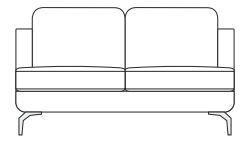

COMBINATIONS

Cover

- Fabric only wide selection available in store (prices may vary)

Options

- 4 sofas
- 2 chairs
- 1 stool
- Selection of modular pieces (various sizes available)

Metal Feet

Chrome

Black

Wood Feet

Oak

Black

Beech

Dark Brown

Slot in Headrest

- Choice of 60cm / 70cm width (optional extra to fit any item)

Dimensions on all pieces:- Height: 83cm x Depth: 92cm (Width indicated by model number below line drawing)

265-SOFA

220-SOFA

200-SOFA

170-SOFA

253PL

253PR

241AL

SIDE VIEW