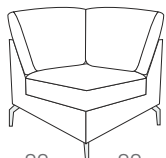

Wood Feet

Oak

Black

Beech

Dark Brown

Slot in Headrest

- Choice of 60cm / 70cm width (optional extra to fit any item)

Dimensions on all pieces:- Height: 83cm x Depth: 92cm (Width indicated by model number below line drawing)

265-SOFA

220-SOFA

200-SOFA

170-SOFA

253PL

253PR

241AL

SIDE VIEW

83

92

208PL

208PR

196AL

90 90
C1-CORNER

188PL

188PR

176AL

100-CHAIR

80-CHAIR

158PL

158PR

146AL

88PL

88PR