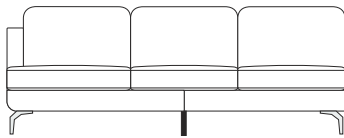

Wood Feet

Oak

Black

Beech

Dark Brown

Slot in Headrest

- Choice of 60cm / 70cm width (optional extra to fit any item)

Dimensions on all pieces:- Height: 83cm x Depth: 92cm (Width indicated by model number below line drawing)

265-SOFA

220-SOFA

200-SOFA

170-SOFA

253PL

253PR

241AL

SIDE VIEW

83

92

208PL

208PR

196AL

90 90
C1-CORNER

188PL

188PR