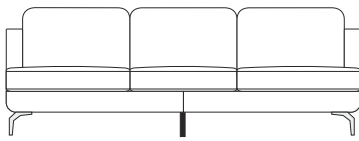

COMBINATIONS

Cover

- Fabric only wide selection available in store (prices may vary)

Options

- 4 sofas
- 2 chairs
- 1 stool
- Selection of modular pieces (various sizes available)

Metal Feet

Chrome

Black

Wood Feet

Oak

Black

Beech

Dark Brown

Slot in Headrest

- Choice of 60cm / 70cm width (optional extra to fit any item)

Dimensions on all pieces:- Height: 83cm x Depth: 92cm (Width indicated by model number below line drawing)

265-SOFA

220-SOFA

200-SOFA

170-SOFA

253PL

253PR

241AL

SIDE VIEW