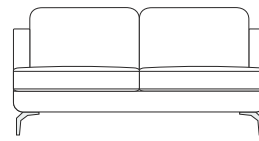

Wood Feet

Oak

Black

Beech

Dark Brown

Slot in Headrest

- Choice of 60cm / 70cm width (optional extra to fit any item)

Dimensions on all pieces:- Height: 83cm x Depth: 92cm (Width indicated by model number below line drawing)

265-SOFA

220-SOFA

200-SOFA

170-SOFA

253PL

253PR

241AL

SIDE VIEW