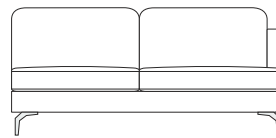

Wood Feet

Oak

Black

Beech

Dark Brown

Slot in Headrest

- Choice of 60cm / 70cm width (optional extra to fit any item)

Dimensions on all pieces:- Height: 83cm x Depth: 92cm (Width indicated by model number below line drawing)

265-SOFA

220-SOFA

200-SOFA

170-SOFA

253PL

253PR

241AL

SIDE VIEW

83

92

208PL

208PR

196AL

90 90
C1-CORNER

188PL

188PR