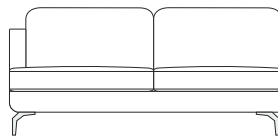

Wood Feet

Oak

Black

Beech

Dark Brown

Slot in Headrest

- Choice of 60cm / 70cm width (optional extra to fit any item)

Dimensions on all pieces:- Height: 83cm x Depth: 92cm (Width indicated by model number below line drawing)

265-SOFA

220-SOFA

200-SOFA

170-SOFA

253PL

253PR

241AL

SIDE VIEW

83

92

208PL

208PR

196AL

90 90
C1-CORNER

188PL

188PR