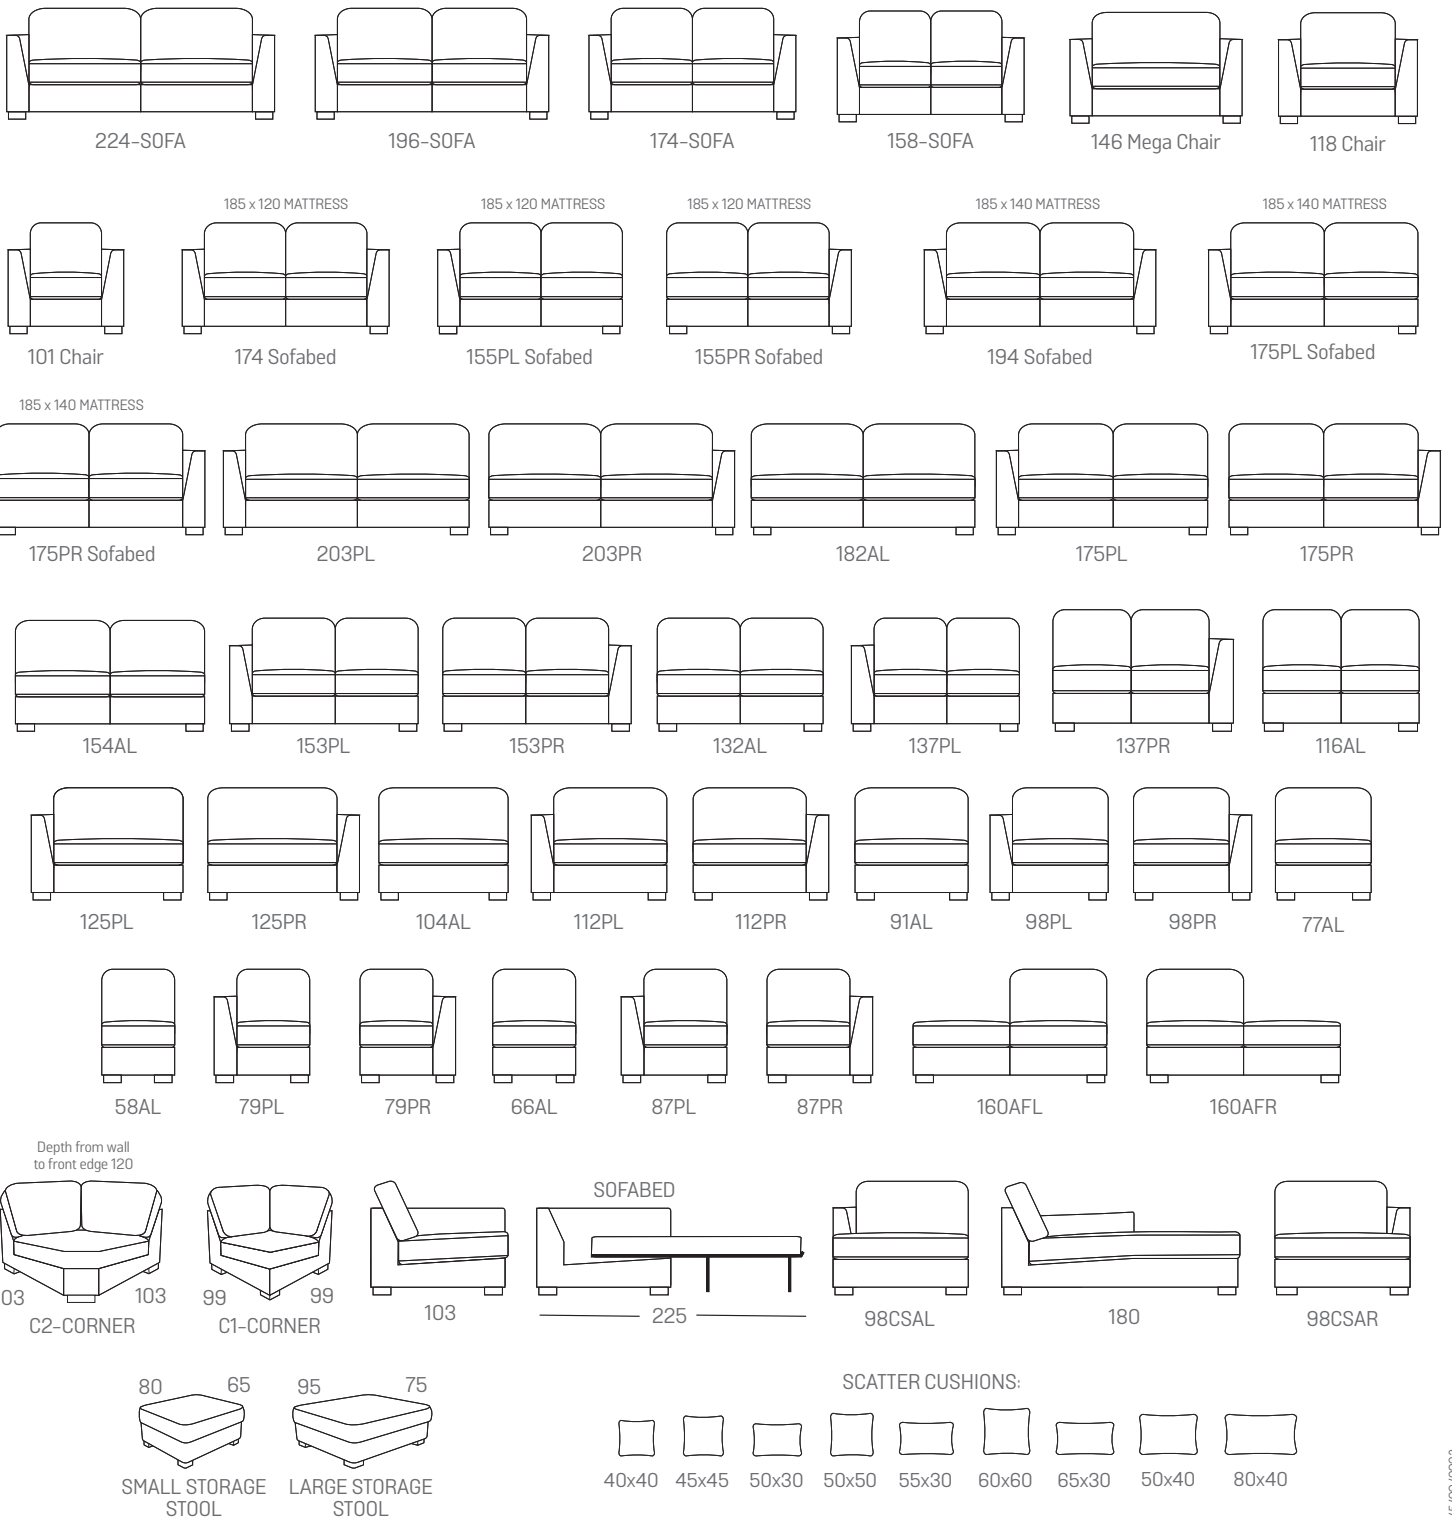

COMBINATIONS

Cover

• Fabric only wide selection available in store (prices may vary)

Options

• 4 sofas • 3 chairs • 2 stool
• Selection of modular pieces (various sizes available)

Wood Feet

Scatters

• Various sizes (optional extra)

Slot in Headrest

• Choice of 60cm/70cm width (optional extra to fit any item)

Dimensions on all pieces:- Height: 89cm x Depth:103cm (Width indicated by model number below line drawing)

(NB: All sizes are approximate, and manufacturers may make minor changes to specifications) Please allow tolerance of +/- 25mm (1")