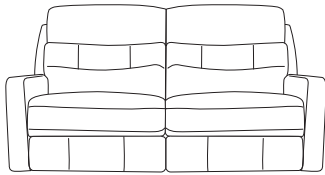

**FAIRWAY**  
FURNITURE

Facebook: [FairwayFurniture](#) Instagram: [@fairwayfurniture](#)  
[www.fairwayfurniture.co.uk](http://www.fairwayfurniture.co.uk)

TARQUIN

# TARQUIN

Modern design with a deeply padded channel set back, the Tarquin sofa collection offers sumptuous comfort, as well as understated and contemporary style. Available as a range of pieces to suit any size of room, with manual, power and static pieces available to suit your needs. All power recliners feature a discreet power button, and the power recliner option is also available to order with a fully adjustable headrest.

**2.5 Seater Sofa**

H107 x W198 x D102cm

**2 Seater Sofa**

H107 x W155 x D102cm

**Chair**

H107 x W97 x D102cm

**Footstool**

Standard or Storage  
H43 x W61 x D61cm