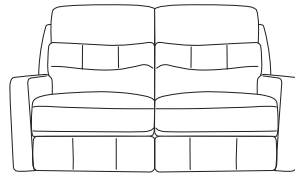

**FAIRWAY**  
FURNITURE

Facebook: [FairwayFurniture](#) Instagram: [@fairwayfurniture](#)  
[www.fairwayfurniture.co.uk](http://www.fairwayfurniture.co.uk)

TARQUIN

# TARQUIN

Modern design with a deeply padded channel set back, the Tarquin sofa collection offers sumptuous comfort, as well as understated and contemporary style. Available as a range of pieces to suit any size of room, with manual, power and static pieces available to suit your needs. All power recliners feature a discreet power button, and the power recliner option is also available to order with a fully adjustable headrest.

**2.5 Seater Sofa**

H107 x W198 x D102cm

**2 Seater Sofa**

H107 x W155 x D102cm

**Chair**

H107 x W97 x D102cm

**Footstool**

Standard or Storage  
H43 x W61 x D61cm