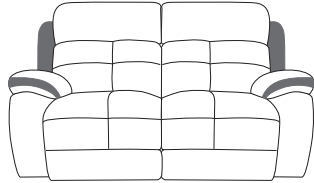

FAIRWAY
FURNITURE

Facebook icon FairwayFurniture Instagram icon @fairwayfurniture
www.fairwayfurniture.co.uk

SUKI

SUKI

Modern styling meets retro flair with the fantastic Suki collection. With fabulous details, such as button detailing, contrast piping and various recliner options, the Suki collection will help you to make a statement in your home without compromising on comfort. Loose fibre interiors are supported by elastic webbing and a hardwood and furniture grade plywood frame, for durability and longevity.

2.5 Seater Sofa

Static Sofa
H102 x W208 x D99cm

Power & Manual Recliner
H103 x W213 x D102cm

Two Seater Sofa

Static Sofa
H102 x W163 x D99cm

Power & Manual Recliner
H103 x W168 x D102cm

Chair

Static Sofa
H102 x W104 x D99cm

Power & Manual Recliner
H103 x W109 x D102cm

Footstool

Standard or Storage
H43 x W61 x D61cm

COMBINATIONS

Cover

- Leather only

Options

- Static
- Manual recliners
- Power recliners with USB