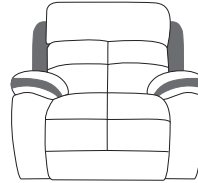

FAIRWAY
FURNITURE

Facebook icon FairwayFurniture Instagram icon @fairwayfurniture
www.fairwayfurniture.co.uk

SUKI

SUKI

Modern styling meets retro flair with the fantastic Suki collection. With fabulous details, such as button detailing, contrast piping and various recliner options, the Suki collection will help you to make a statement in your home without compromising on comfort. Loose fibre interiors are supported by elastic webbing and a hardwood and furniture grade plywood frame, for durability and longevity.

2.5 Seater Sofa

Static Sofa
H102 x W208 x D99cm

Power & Manual Recliner
H103 x W213 x D102cm

Two Seater Sofa

Static Sofa
H102 x W163 x D99cm

Power & Manual Recliner
H103 x W168 x D102cm

Chair

Static Sofa
H102 x W104 x D99cm

Power & Manual Recliner
H103 x W109 x D102cm

Footstool

Standard or Storage
H43 x W61 x D61cm

COMBINATIONS

Cover

- Leather only

Options

- Static
- Manual recliners
- Power recliners with USB