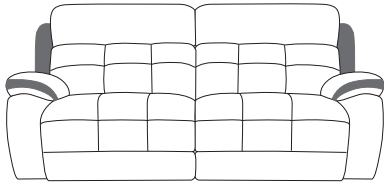

FAIRWAY
FURNITURE

Facebook icon FairwayFurniture Instagram icon @fairwayfurniture
www.fairwayfurniture.co.uk

SUKI

SUKI

Modern styling meets retro flair with the fantastic Suki collection. With fabulous details, such as button detailing, contrast piping and various recliner options, the Suki collection will help you to make a statement in your home without compromising on comfort. Loose fibre interiors are supported by elastic webbing and a hardwood and furniture grade plywood frame, for durability and longevity.

2.5 Seater Sofa

Static Sofa
H102 x W208 x D99cm

Power & Manual Recliner
H103 x W213 x D102cm

Two Seater Sofa

Static Sofa
H102 x W163 x D99cm

Power & Manual Recliner
H103 x W168 x D102cm

Chair

Static Sofa
H102 x W104 x D99cm

Power & Manual Recliner
H103 x W109 x D102cm

Footstool

Standard or Storage
H43 x W61 x D61cm

COMBINATIONS

Cover

- Leather only

Options

- Static
- Manual recliners
- Power recliners with USB