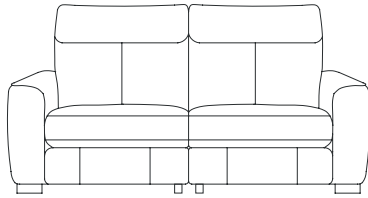

FAIRWAY
FURNITURE

Facebook icon FairwayFurniture Instagram icon @fairwayfurniture
www.fairwayfurniture.co.uk

STEFAN

STEFAN

The Stefan sofa collection offers a striking, modern silhouette, with a high square back, pin tuck detailing and square arms, perfect for the modern home. The Stefan also boasts an easy-to-use recliner action, which is operated by a discreet power button & power adjustable headrest, so you can find your ultimate seating position with ease.

2.5 Seater Sofa - Power Recliner
H104 x W207 x D100cm

2 Seater Sofa - Power Recliner
H104 x W164 x D100cm

Chair - Power Recliner
H104 x W102 x D100cm

Footstool
Standard or Storage
H43 x W61 x D61cm

COMBINATIONS

Cover

- Leather • Fabric

Options

- Power recliners with USB & adjustable headrests

(NB: All sizes are approximate, and manufacturers may make minor changes to specifications) Please allow tolerance of +/- 25mm (1")