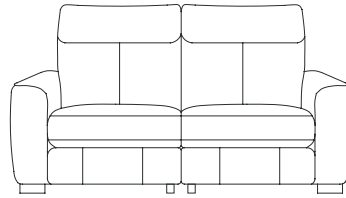

FAIRWAY
FURNITURE

Facebook icon FairwayFurniture Instagram icon @fairwayfurniture
www.fairwayfurniture.co.uk

STEFAN

STEFAN

The Stefan sofa collection offers a striking, modern silhouette, with a high square back, pin tuck detailing and square arms, perfect for the modern home. The Stefan also boasts an easy-to-use recliner action, which is operated by a discreet power button & power adjustable headrest, so you can find your ultimate seating position with ease.

2.5 Seater Sofa - Power Recliner
H104 x W207 x D100cm

2 Seater Sofa - Power Recliner
H104 x W164 x D100cm

Chair - Power Recliner
H104 x W102 x D100cm

Footstool
Standard or Storage
H43 x W61 x D61cm

COMBINATIONS

Cover

- Leather • Fabric

Options

- Power recliners with USB & adjustable headrests

(NB: All sizes are approximate, and manufacturers may make minor changes to specifications) Please allow tolerance of +/- 25mm (1")