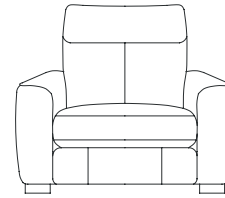

FAIRWAY
FURNITURE

Facebook icon FairwayFurniture Instagram icon @fairwayfurniture
www.fairwayfurniture.co.uk

STEFAN

STEFAN

The Stefan sofa collection offers a striking, modern silhouette, with a high square back, pin tuck detailing and square arms, perfect for the modern home. The Stefan also boasts an easy-to-use recliner action, which is operated by a discreet power button & power adjustable headrest, so you can find your ultimate seating position with ease.

2.5 Seater Sofa - Power Recliner
H104 x W207 x D100cm

2 Seater Sofa - Power Recliner
H104 x W164 x D100cm

Chair - Power Recliner
H104 x W102 x D100cm

Footstool
Standard or Storage
H43 x W61 x D61cm

COMBINATIONS

Cover

- Leather • Fabric

Options

- Power recliners with USB & adjustable headrests

(NB: All sizes are approximate, and manufacturers may make minor changes to specifications) Please allow tolerance of +/- 25mm (1")