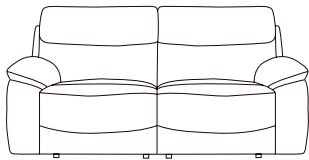

FAIRWAY
FURNITURE

[f FairwayFurniture](#) [@fairwayfurniture](#)
www.fairwayfurniture.co.uk

NILES

NILES

The Niles sofa collection offers a clean design, combined with deep inviting comfortable seats.

The Niles boasts a high back and padded arms, as well as an easy-to-use recliner action, allowing you to find your perfect seating position. The backs are filled with loose fibre, which is surrounded by fluted multi-channel bags to help the backs retain their shape

2.5 Seater Sofa
Manual or Power
H98 x W211 x D97cm

2 Seater Sofa
Manual or Power
H98 x W165 x D97cm

Chair
Manual or Power
H98 x W107 x D97cm

COMBINATIONS

Cover

- Leather • Fabric

Options

- Manual recliners
- Power recliners with USB

Footstool

Standard or Storage
H43 x W61 x D61cm

(NB: All sizes are approximate, and manufacturers may make minor changes to specifications) Please allow tolerance of +/- 25mm (1")

The colour and finishes shown in this leaflet are as accurate as the photography and printing process allow.