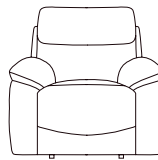

FAIRWAY
FURNITURE

[f FairwayFurniture](#) [@fairwayfurniture](#)
www.fairwayfurniture.co.uk

NILES

NILES

The Niles sofa collection offers a clean design, combined with deep inviting comfortable seats.

The Niles boasts a high back and padded arms, as well as an easy-to-use recliner action, allowing you to find your perfect seating position. The backs are filled with loose fibre, which is surrounded by fluted multi-channel bags to help the backs retain their shape

2.5 Seater Sofa
Manual or Power
H98 x W211 x D97cm

2 Seater Sofa
Manual or Power
H98 x W165 x D97cm

Chair
Manual or Power
H98 x W107 x D97cm

COMBINATIONS

Cover

- Leather • Fabric

Options

- Manual recliners
- Power recliners with USB

Footstool

Standard or Storage
H43 x W61 x D61cm

(NB: All sizes are approximate, and manufacturers may make minor changes to specifications) Please allow tolerance of +/- 25mm (1")

The colour and finishes shown in this leaflet are as accurate as the photography and printing process allow.