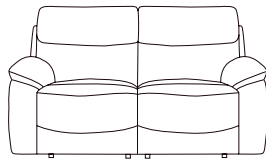

FAIRWAY
FURNITURE

[f FairwayFurniture](#) [@fairwayfurniture](#)
www.fairwayfurniture.co.uk

NILES

NILES

The Niles sofa collection offers a clean design, combined with deep inviting comfortable seats.

The Niles boasts a high back and padded arms, as well as an easy-to-use recliner action, allowing you to find your perfect seating position. The backs are filled with loose fibre, which is surrounded by fluted multi-channel bags to help the backs retain their shape

2.5 Seater Sofa
Manual or Power
H98 x W211 x D97cm

2 Seater Sofa
Manual or Power
H98 x W165 x D97cm

Chair
Manual or Power
H98 x W107 x D97cm

COMBINATIONS

Cover

- Leather • Fabric

Options

- Manual recliners
- Power recliners with USB

Footstool

Standard or Storage
H43 x W61 x D61cm

(NB: All sizes are approximate, and manufacturers may make minor changes to specifications) Please allow tolerance of +/- 25mm (1")

The colour and finishes shown in this leaflet are as accurate as the photography and printing process allow.