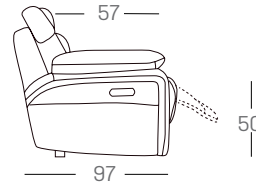

2.5 Seater Sofa
Manual or Power
H98 x W211 x D97cm

2 Seater Sofa
Manual or Power
H98 x W165 x D97cm

Chair
Manual or Power
H98 x W107 x D97cm

COMBINATIONS

Cover

- Leather • Fabric

Options

- Manual recliners
- Power recliners with USB

Footstool

Standard or Storage
H43 x W61 x D61cm

(NB: All sizes are approximate, and manufacturers may make minor changes to specifications) Please allow tolerance of +/- 25mm (1")

The colour and finishes shown in this leaflet are as accurate as the photography and printing process allow.