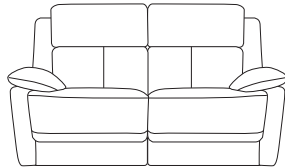

FAIRWAY
FURNITURE

Facebook icon FairwayFurniture Instagram icon @fairwayfurniture
www.fairwayfurniture.co.uk

LUTHER

LUTHER

Modern and stylish, with sleek square detailing and low padded arms, the Luther exudes sophistication and helps you to create a classic and inviting look in your home. Available as both static, manual and power pieces, the Luther can be tailored to suit all styles and sizes of room. Deeply filled loose fibre in the back and arm cushions offer plush comfort

2.5 Seater Sofa

H102 x W208 x D102cm

Two Seater Sofa

H102 x W168 x D102cm

Chair

H102 x W109 x D102cm

Footstool

Standard or Storage
H43 x W61 x D61cm

COMBINATIONS

Cover

- Leather • Fabric

Options

- Static
- Manual recliners
- Power recliners with USB

(NB: All sizes are approximate, and manufacturers may make minor changes to specifications) Please allow tolerance of +/- 25mm (1")