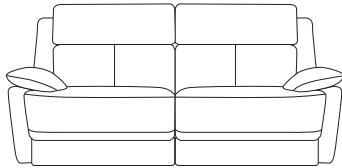

FAIRWAY
FURNITURE

Facebook icon FairwayFurniture Instagram icon @fairwayfurniture
www.fairwayfurniture.co.uk

LUTHER

LUTHER

Modern and stylish, with sleek square detailing and low padded arms, the Luther exudes sophistication and helps you to create a classic and inviting look in your home. Available as both static, manual and power pieces, the Luther can be tailored to suit all styles and sizes of room. Deeply filled loose fibre in the back and arm cushions offer plush comfort

2.5 Seater Sofa

H102 x W208 x D102cm

Two Seater Sofa

H102 x W168 x D102cm

Chair

H102 x W109 x D102cm

Footstool

Standard or Storage
H43 x W61 x D61cm

COMBINATIONS

Cover

- Leather • Fabric

Options

- Static
- Manual recliners
- Power recliners with USB

(NB: All sizes are approximate, and manufacturers may make minor changes to specifications) Please allow tolerance of +/- 25mm (1")