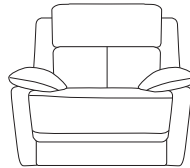

FAIRWAY
FURNITURE

Facebook icon FairwayFurniture Instagram icon @fairwayfurniture
www.fairwayfurniture.co.uk

LUTHER

LUTHER

Modern and stylish, with sleek square detailing and low padded arms, the Luther exudes sophistication and helps you to create a classic and inviting look in your home. Available as both static, manual and power pieces, the Luther can be tailored to suit all styles and sizes of room. Deeply filled loose fibre in the back and arm cushions offer plush comfort

2.5 Seater Sofa

H102 x W208 x D102cm

Two Seater Sofa

H102 x W168 x D102cm

Chair

H102 x W109 x D102cm

Footstool

Standard or Storage
H43 x W61 x D61cm