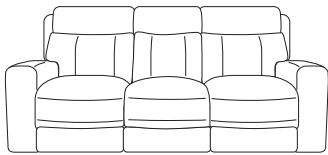

FAIRWAY
FURNITURE

Facebook icon FairwayFurniture Instagram icon @fairwayfurniture
www.fairwayfurniture.co.uk

KESTER

KESTER

The Kester collection is a structured, modern and compact range, with various recliner options so you can find the recliner that best suits your lifestyle. Manufactured using solid wood and pocket sprung seats for the ultimate in comfort and support. Available in a large range of fabric and leather choices to view in store. The Kester collection is delivered in parts for easy access. Therefore our delivery and set up service is recommended so that you can start enjoying your new furniture straight away.

Three Seater Sofa
H102 x W216 x D98cm

Two Seater Sofa
H102 x W160 x D98cm

Chair
H102 x W102 x D98cm

Footstool
Standard or Storage
H43 x W61 x D61cm

COMBINATIONS

Cover

- Leather • Fabric

Options

- Static
- Manual recliners
- Power recliners with USB

Detail

- Contrast stitching is only available on selected hides

Scatter cushions
shown not included

(NB: All sizes are approximate, and manufacturers may make minor changes to specifications) Please allow tolerance of +/- 25mm (1")
The colour and finishes shown in this leaflet are as accurate as the photography and printing process allow.