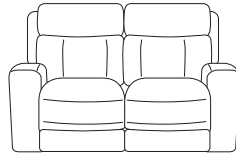

FAIRWAY
FURNITURE

Facebook icon FairwayFurniture Instagram icon @fairwayfurniture
www.fairwayfurniture.co.uk

KESTER

KESTER

The Kester collection is a structured, modern and compact range, with various recliner options so you can find the recliner that best suits your lifestyle. Manufactured using solid wood and pocket sprung seats for the ultimate in comfort and support. Available in a large range of fabric and leather choices to view in store. The Kester collection is delivered in parts for easy access. Therefore our delivery and set up service is recommended so that you can start enjoying your new furniture straight away.

Three Seater Sofa
H102 x W216 x D98cm

Two Seater Sofa
H102 x W160 x D98cm

Chair
H102 x W102 x D98cm

Footstool
Standard or Storage
H43 x W61 x D61cm

COMBINATIONS

Cover

- Leather • Fabric

Options