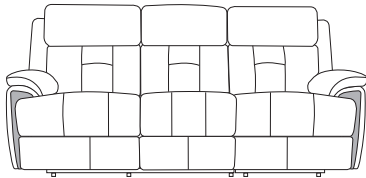

FAIRWAY
FURNITURE

Facebook icon FairwayFurniture Instagram icon @fairwayfurniture
www.fairwayfurniture.co.uk

JOSHUA

JOSHUA

With a sumptuous and inviting padded back, moveable headrest option and smooth recliner action, the Joshua offers unrivalled comfort, and is perfect to relax into at the end of a hectic day. With a choice of either power recliner with USB, manual recliner or a static option, you can tailor your suite to you. Beautifully finished with inset detailing and padded cushion arms, offering support as well as a structured and modern design.

Three Seater Sofa
Static, Manual & Power
H102 x W213 x D102cm

Two Seater Sofa
Static, Manual & Power
H102 x W157 x D102cm

Chair
Static, Manual & Power
H102 x W99 x D102

Footstool
Standard
H46 x W74 x D58cm
Storage
H43 x W61 x D61cm

COMBINATIONS

Cover

- Leather • Fabric

Options

- Static
- Manual recliners
- Power recliners with USB
- Power recliners with USB & adjustable headrests

(NB: All sizes are approximate, and manufacturers may make minor changes to specifications) Please allow tolerance of +/- 25mm (1")
The colour and finishes shown in this leaflet are as accurate as the photography and printing process allow.