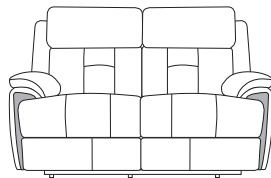

FAIRWAY
FURNITURE

Facebook icon FairwayFurniture Instagram icon @fairwayfurniture
www.fairwayfurniture.co.uk

JOSHUA

JOSHUA

With a sumptuous and inviting padded back, moveable headrest option and smooth recliner action, the Joshua offers unrivalled comfort, and is perfect to relax into at the end of a hectic day. With a choice of either power recliner with USB, manual recliner or a static option, you can tailor your suite to you. Beautifully finished with inset detailing and padded cushion arms, offering support as well as a structured and modern design.

Three Seater Sofa
Static, Manual & Power
H102 x W213 x D102cm

Two Seater Sofa
Static, Manual & Power
H102 x W157 x D102cm

Chair
Static, Manual & Power
H102 x W99 x D102

Footstool
Standard
H46 x W74 x D58cm
Storage
H43 x W61 x D61cm

COMBINATIONS

Cover

- Leather • Fabric

Options

- Static
- Manual recliners
- Power recliners with USB
- Power recliners with USB & adjustable headrests

(NB: All sizes are approximate, and manufacturers may make minor changes to specifications) Please allow tolerance of +/- 25mm (1")
The colour and finishes shown in this leaflet are as accurate as the photography and printing process allow.