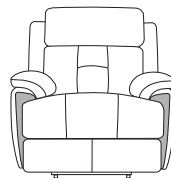

FAIRWAY
FURNITURE

Facebook icon FairwayFurniture Instagram icon @fairwayfurniture
www.fairwayfurniture.co.uk

JOSHUA

JOSHUA

With a sumptuous and inviting padded back, moveable headrest option and smooth recliner action, the Joshua offers unrivalled comfort, and is perfect to relax into at the end of a hectic day. With a choice of either power recliner with USB, manual recliner or a static option, you can tailor your suite to you. Beautifully finished with inset detailing and padded cushion arms, offering support as well as a structured and modern design.

Three Seater Sofa
Static, Manual & Power
H102 x W213 x D102cm

Two Seater Sofa
Static, Manual & Power
H102 x W157 x D102cm

Chair
Static, Manual & Power
H102 x W99 x D102

Footstool
Standard
H46 x W74 x D58cm
Storage
H43 x W61 x D61cm