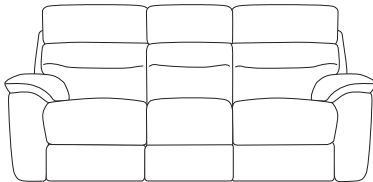

**FAIRWAY**  
FURNITURE

 FairwayFurniture  fairwayfurniture  
[www.fairwayfurniture.co.uk](http://www.fairwayfurniture.co.uk)

EDISON

# EDISON

Stunning fabric combined with smooth recliner actions means the Edison is the ideal collection for relaxing into at the end of a hectic day. Featuring a modern high square back, channel detailing and low padded arms, with a discreet power button to effortlessly recline into your ultimate seating position and power adjustable headrest. The Edison collection is available to order online in a choice of stunning leathers or fabrics

**Three Seater Sofa**  
Manual & Power Recliners  
H104 x W216 x D102cm

**Two Seater Sofa**  
Manual & Power Recliners  
H104 x W160 x D102cm

**Chair**  
Manual & Power Recliners  
H104 x W102 x D102cm

**Footstool**  
Standard or Storage  
H43 x W61 x D61cm