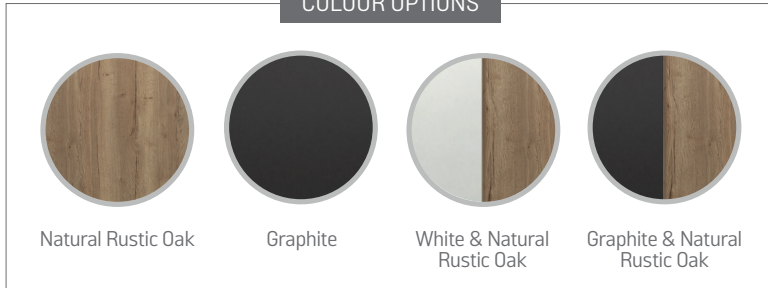

OBERON

SPECIAL ORDER

- A choice of 4 colour options • Natural looking textured grain finish
- Distinctive 45 degree profile • Stylish designer metal handle to accentuate profile
- 8mm heavy duty drawer bases • Linen look on drawers and wardrobe back
- Easy glide metal runners on drawers • All items supplied factory assembled

COLOUR OPTIONS