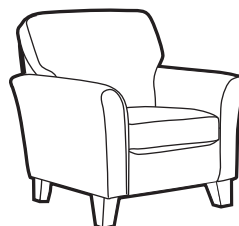

### SOFAS & SOFABEDS

**Grand Sofa**  
H99 x W221 x D93cm

**Three Seater Sofa/Sofabed**  
H99 x W199 x D93cm

**Two Seater Sofa/Sofabed**  
H99 x W178 x D93cm

**Two/Three Seater Sofabed**  
Two fold slatted and webbed metal action  
Depth Open 228cm

## CHAIRS & STOOLS

**Snuggler**  
H99 x W134 x D93cm

**Chair**  
H99 x W97 x D93cm

**Accent Chair**  
H91 x W76 x D88cm

### RANGE OPTIONS

**COVER**  
Fabric only  
(wide selection prices may vary)

**SCATTERS**  
2 per sofa  
in a selection of fabrics

**Swivel Chair**  
H100 x W84 x D93cm

**Ottoman**  
(Low feet only)  
H43 x W103 x D62cm