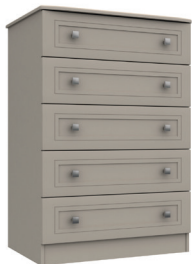

FAIRWAY
 FURNITURE

FairwayFurniture @fairwayfurniture
 www.fairwayfurniture.co.uk

CELESTE

CELESTE

SPECIAL ORDER

- A choice of 2 colour options • Contemporary shaker design on doors and drawers
- Decorative cornice on all wardrobes • Brushed aluminium square handle to match the profile
- Featuring inset mirrors where listed • 8mm heavy duty drawer bases • Linen look on drawers and wardrobe back
- Easy glide metal runners on drawers • All items supplied factory assembled

COLOUR OPTIONS

WHITE

FIRED EARTH

2 Drawer Bedside
H51 x W40 x D43cm

3 Drawer Bedside
H71 x W40 x D43cm

3 Drawer Chest
H71 x W78 x D43cm

Mirror
H62 x W60 x D17cm

Stool
H51 x W40 x D35cm

3 Drawer Dressing Table
H71 x W114 x D52cm

3 Drawer Double Chest
H71 x W123 x D43cm

4 Drawer Chest
H91 x W78 x D43cm

4 Drawer Double Chest
H91 x W123 x D43cm

5 Drawer Tallboy
H112 x W40 x D43cm

5 Drawer Chest
H112 x W78 x D43cm

2 Door Robe
H191 x W84 x D55cm

2 Door Robe 1 Mirror
H191 x W84 x D55cm

INCLUDES
1 x Large Hanging Rail
1 x Large Shelf

2 Door Combi Robe
H191 x W84 x D55cm

INCLUDES
1 x Large Hanging Rail
1 x Large Shelf
2 x Drawers (not adjustable)