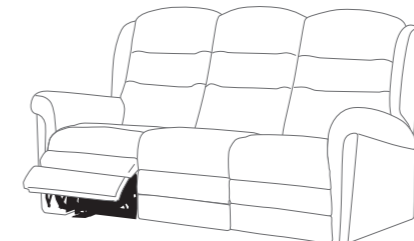

# HELENA

The Helena collection offers both elegant and understated style, and offers a zero wall action which means you can sit the suite against the wall. Featuring a soft curved design with channel detailing, elegant arms and deep inviting seats, the Helena is soft and sumptuous and also offers an adjustable headrest, footrest and lumbar support for the ultimate reclining experience. Available to order as either fixed pieces or with a host of recliner options. The Helena can be tailored to suit your needs perfectly.

### POWER ACTIONS - ZERO WALL

- Fabric Only
- Adjustable Headrest
- USB Charging
- Glides or Castors
- Adjustable Lumbar
- Safety Cut Off Switch
- 3 Motor Actions
- Adjustable footrest
- Single Use Battery Backup (for emergency use)
- Zero Wall Clearance
- Seat Height 49.5cm
- Soft Touch Backlit Handset

**Standard Power Recliner Chair**  
H114 x W89 x D94cm

**Footstool**  
H39 x W53 x D53cm

**2 Seater Left Hand Facing Power Recliner Sofa**  
H112 x W132 x D97cm

**2 Seater Right Hand Facing Power Recliner Sofa**  
H112 x W132 x D97cm

**2 Seater Sofa with Double Power Recliners**  
H112 x W132 x D97cm

**3 Seater Left Hand Facing Power Recliner Sofa**  
H112 x W183 x D97cm

**3 Seater Right Hand Facing Power Recliner Sofa**  
H112 x W183 x D97cm