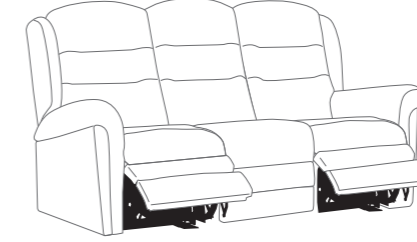

# HELENA

The Helena collection offers both elegant and understated style, and offers a zero wall action which means you can sit the suite against the wall. Featuring a soft curved design with channel detailing, elegant arms and deep inviting seats, the Helena is soft and sumptuous and also offers an adjustable headrest, footrest and lumbar support for the ultimate reclining experience. Available to order as either fixed pieces or with a host of recliner options. The Helena can be tailored to suit your needs perfectly.

### POWER ACTIONS - ZERO WALL

- Fabric Only
- Adjustable Headrest
- USB Charging
- Glides or Castors
- Adjustable Lumbar
- Safety Cut Off Switch
- 3 Motor Actions
- Adjustable footrest
- Single Use Battery Backup (for emergency use)
- Zero Wall Clearance
- Seat Height 49.5cm
- Soft Touch Backlit Handset

**Standard Power Recliner Chair**  
H114 x W89 x D94cm

**Footstool**  
H39 x W53 x D53cm

**2 Seater Left Hand Facing Power Recliner Sofa**  
H112 x W132 x D97cm

**2 Seater Right Hand Facing Power Recliner Sofa**  
H112 x W132 x D97cm

**2 Seater Sofa with Double Power Recliners**  
H112 x W132 x D97cm

**3 Seater Left Hand Facing Power Recliner Sofa**  
H112 x W183 x D97cm

**3 Seater Right Hand Facing Power Recliner Sofa**  
H112 x W183 x D97cm