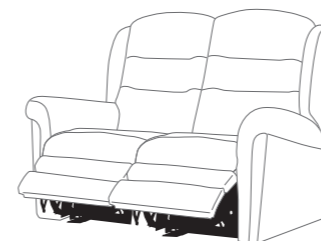

# HELENA

The Helena collection offers both elegant and understated style, and offers a zero wall action which means you can sit the suite against the wall. Featuring a soft curved design with channel detailing, elegant arms and deep inviting seats, the Helena is soft and sumptuous and also offers an adjustable headrest, footrest and lumbar support for the ultimate reclining experience. Available to order as either fixed pieces or with a host of recliner options. The Helena can be tailored to suit your needs perfectly.

### POWER ACTIONS - ZERO WALL

- Fabric Only
- Adjustable Headrest
- USB Charging
- Glides or Castors
- Adjustable Lumbar
- Safety Cut Off Switch
- 3 Motor Actions
- Adjustable footrest
- Single Use Battery Backup (for emergency use)
- Zero Wall Clearance
- Seat Height 49.5cm
- Soft Touch Backlit Handset

**Standard Power Recliner Chair**  
H114 x W89 x D94cm

**Footstool**  
H39 x W53 x D53cm

**2 Seater Left Hand Facing Power Recliner Sofa**  
H112 x W132 x D97cm

**2 Seater Right Hand Facing Power Recliner Sofa**  
H112 x W132 x D97cm

**2 Seater Sofa with Double Power Recliners**  
H112 x W132 x D97cm

**3 Seater Left Hand Facing Power Recliner Sofa**  
H112 x W183 x D97cm

**3 Seater Right Hand Facing Power Recliner Sofa**  
H112 x W183 x D97cm