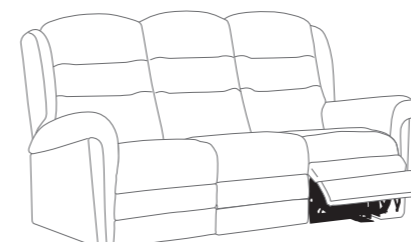

# HELENA

The Helena collection offers both elegant and understated style, and offers a zero wall action which means you can sit the suite against the wall. Featuring a soft curved design with channel detailing, elegant arms and deep inviting seats, the Helena is soft and sumptuous and also offers an adjustable headrest, footrest and lumbar support for the ultimate reclining experience. Available to order as either fixed pieces or with a host of recliner options. The Helena can be tailored to suit your needs perfectly.

### POWER ACTIONS - ZERO WALL

- Fabric Only
- Adjustable Headrest
- USB Charging
- Glides or Castors
- Adjustable Lumbar
- Safety Cut Off Switch
- 3 Motor Actions
- Adjustable footrest
- Single Use Battery Backup (for emergency use)
- Zero Wall Clearance
- Seat Height 49.5cm
- Soft Touch Backlit Handset

**Standard Power Recliner Chair**  
H114 x W89 x D94cm

**Footstool**  
H39 x W53 x D53cm

**2 Seater Left Hand Facing Power Recliner Sofa**  
H112 x W132 x D97cm

**2 Seater Right Hand Facing Power Recliner Sofa**  
H112 x W132 x D97cm

**2 Seater Sofa with Double Power Recliners**  
H112 x W132 x D97cm

**3 Seater Left Hand Facing Power Recliner Sofa**  
H112 x W183 x D97cm

**3 Seater Right Hand Facing Power Recliner Sofa**  
H112 x W183 x D97cm