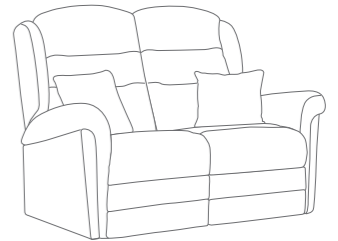

Standard Fixed 2 Seater Sofa
(Includes 2 x Scatter Cushions)
H112 x W132 x D97cm