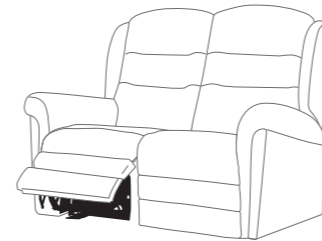

# HELENA

The Helena collection offers both elegant and understated style, and offers a zero wall action which means you can sit the suite against the wall. Featuring a soft curved design with channel detailing, elegant arms and deep inviting seats, the Helena is soft and sumptuous and also offers an adjustable headrest, footrest and lumbar support for the ultimate reclining experience. Available to order as either fixed pieces or with a host of recliner options. The Helena can be tailored to suit your needs perfectly.

### POWER ACTIONS - ZERO WALL

- Fabric Only
- Adjustable Headrest
- USB Charging
- Glides or Castors
- Adjustable Lumbar
- Safety Cut Off Switch
- 3 Motor Actions
- Adjustable footrest
- Single Use Battery Backup (for emergency use)
- Zero Wall Clearance
- Seat Height 49.5cm
- Soft Touch Backlit Handset

**Standard Power Recliner Chair**  
H114 x W89 x D94cm

**Footstool**  
H39 x W53 x D53cm

**2 Seater Left Hand Facing Power Recliner Sofa**  
H112 x W132 x D97cm

**2 Seater Right Hand Facing Power Recliner Sofa**  
H112 x W132 x D97cm

**2 Seater Sofa with Double Power Recliners**  
H112 x W132 x D97cm

**3 Seater Left Hand Facing Power Recliner Sofa**  
H112 x W183 x D97cm

**3 Seater Right Hand Facing Power Recliner Sofa**  
H112 x W183 x D97cm