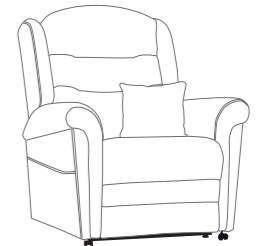

Standard Fixed Chair
(Includes 1 x Scatter Cushion)
H114 x W89 x D94cm