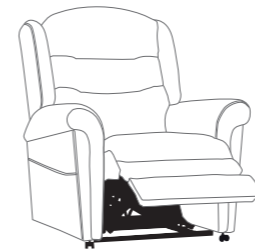

The colour and finishes shown in this leaflet are as accurate as the photography and printing process allow.

**FAIRWAY**  
FURNITURE

FairwayFurniture @fairwayfurniture  
www.fairwayfurniture.co.uk

HELENA

# HELENA

The Helena collection offers both elegant and understated style, and offers a zero wall action which means you can sit the suite against the wall. Featuring a soft curved design with channel detailing, elegant arms and deep inviting seats, the Helena is soft and sumptuous and also offers an adjustable headrest, footrest and lumbar support for the ultimate reclining experience. Available to order as either fixed pieces or with a host of recliner options. The Helena can be tailored to suit your needs perfectly.

### POWER ACTIONS - ZERO WALL

- Fabric Only
- Adjustable Headrest
- USB Charging
- Glides or Castors
- Adjustable Lumbar
- Safety Cut Off Switch
- 3 Motor Actions
- Adjustable footrest
- Single Use Battery Backup (for emergency use)
- Zero Wall Clearance
- Seat Height 49.5cm
- Soft Touch Backlit Handset