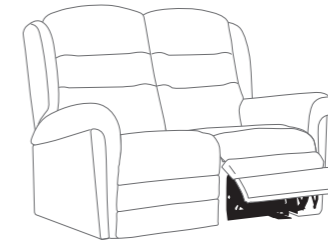

# HELENA

The Helena collection offers both elegant and understated style, and offers a zero wall action which means you can sit the suite against the wall. Featuring a soft curved design with channel detailing, elegant arms and deep inviting seats, the Helena is soft and sumptuous and also offers an adjustable headrest, footrest and lumbar support for the ultimate reclining experience. Available to order as either fixed pieces or with a host of recliner options. The Helena can be tailored to suit your needs perfectly.

### POWER ACTIONS - ZERO WALL

- Fabric Only
- Adjustable Headrest
- USB Charging
- Glides or Castors
- Adjustable Lumbar
- Safety Cut Off Switch
- 3 Motor Actions
- Adjustable footrest
- Single Use Battery Backup (for emergency use)
- Zero Wall Clearance
- Seat Height 49.5cm
- Soft Touch Backlit Handset

**Standard Power Recliner Chair**  
H114 x W89 x D94cm

**Footstool**  
H39 x W53 x D53cm

**2 Seater Left Hand Facing Power Recliner Sofa**  
H112 x W132 x D97cm

**2 Seater Right Hand Facing Power Recliner Sofa**  
H112 x W132 x D97cm