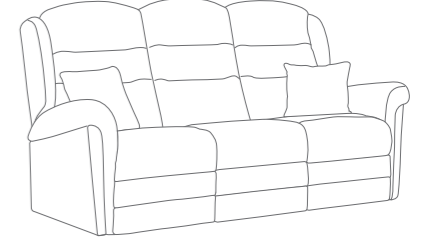

# HELENA

The Helena collection offers both elegant and understated style, and offers a zero wall action which means you can sit the suite against the wall. Featuring a soft curved design with channel detailing, elegant arms and deep inviting seats, the Helena is soft and sumptuous and also offers an adjustable headrest, footrest and lumbar support for the ultimate reclining experience. Available to order as either fixed pieces or with a host of recliner options. The Helena can be tailored to suit your needs perfectly.

### OPTIONS

- Fabric Only
- Fixed Sofas & Chairs
- Scatters See Below (in a choice of fabrics)
- Feet - Glides • Castors
- Wood • Mahogany • Natural

**Standard Fixed Chair**  
(Includes 1 x Scatter Cushion)  
H114 x W89 x D94cm

**Standard Fixed 2 Seater Sofa**  
(Includes 2 x Scatter Cushions)  
H112 x W132 x D97cm

**Standard Fixed 2.5 Seater Sofa**  
(Includes 2 x Scatter Cushions)  
H112 x W158 x D97cm

**Standard Fixed 3 Seater Sofa**  
(Includes 2 x Scatter Cushions)  
H112 x W183 x D97cm