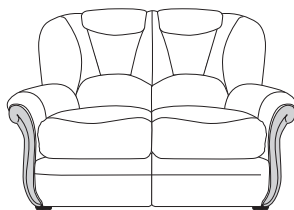

FAIRWAY
FURNITURE

Facebook icon FairwayFurniture Twitter icon @fairwayonline
www.fairwayfurniture.co.uk

ORTA

ORTA

The Orta collection combines traditional comfort with outstanding style, for a suite that will provide a luxurious yet understated finishing touch to your living room. Compact in design, with matt wood accents for a relaxed and warm look, the Orta is available to order in a choice of fabric and leather options. The Orta also boasts pocket sprung seat interiors for deep comfort and relaxation, with a high back and deeply padded back and seat cushions to envelope you as your rest at the end of the day.

Three Seater Sofa
H:98 x W:182 x D:88 cm

Two Seater Sofa
H:98 x W:134 x D:88 cm

Chair
H:98 x W:85 x D:88 cm

Stool
H:38 x W:52 x D:52 cm

COMBINATIONS

Cover

- Leather
- Fabric

Wood Accents