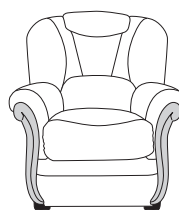

FAIRWAY
FURNITURE

Facebook icon FairwayFurniture Twitter icon @fairwayonline
www.fairwayfurniture.co.uk

ORTA

ORTA

The Orta collection combines traditional comfort with outstanding style, for a suite that will provide a luxurious yet understated finishing touch to your living room. Compact in design, with matt wood accents for a relaxed and warm look, the Orta is available to order in a choice of fabric and leather options. The Orta also boasts pocket sprung seat interiors for deep comfort and relaxation, with a high back and deeply padded back and seat cushions to envelope you as your rest at the end of the day.

Three Seater Sofa
H:98 x W:182 x D:88 cm

Two Seater Sofa
H:98 x W:134 x D:88 cm

Chair
H:98 x W:85 x D:88 cm

Stool
H:38 x W:52 x D:52 cm

COMBINATIONS

Cover

- Leather
- Fabric

Wood Accents