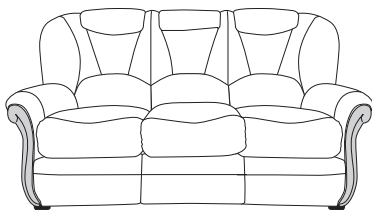

FAIRWAY
FURNITURE

Facebook icon FairwayFurniture Twitter icon @fairwayonline
www.fairwayfurniture.co.uk

ORTA

ORTA

The Orta collection combines traditional comfort with outstanding style, for a suite that will provide a luxurious yet understated finishing touch to your living room. Compact in design, with matt wood accents for a relaxed and warm look, the Orta is available to order in a choice of fabric and leather options. The Orta also boasts pocket sprung seat interiors for deep comfort and relaxation, with a high back and deeply padded back and seat cushions to envelope you as your rest at the end of the day.

Three Seater Sofa
H:98 x W:182 x D:88 cm

Two Seater Sofa
H:98 x W:134 x D:88 cm

Chair
H:98 x W:85 x D:88 cm

Stool
H:38 x W:52 x D:52 cm

COMBINATIONS

Cover

- Leather
- Fabric

Wood Accents