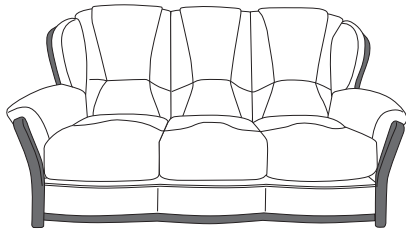

FAIRWAY
FURNITURE

[f FairwayFurniture](#) [@fairwayfurniture](#)
www.fairwayfurniture.co.uk

GARDA

GARDA

Simple in design, high in elegance and sophistication, the Garda sofa collection exudes quality, as well as offering supreme comfort and support. Beautifully finished with subtle detailing, such as piping details, wooden accents and elegant turned feet. The Garda chair is also available to order as a recliner.

Three Seater Sofa
H98 x W184 x D88cm

Two Seater Sofa
H98 x W134 x D88cm

Chair
Static or Power Recliner
H98 x W84 x D88cm

Footstool
Standard or Storage
H34 x W52 x D52cm

COMBINATIONS

Cover

- Leather
- Fabric