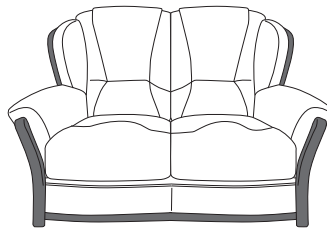

FAIRWAY
FURNITURE

[f FairwayFurniture](#) [@fairwayfurniture](#)
www.fairwayfurniture.co.uk

GARDA

GARDA

Simple in design, high in elegance and sophistication, the Garda sofa collection exudes quality, as well as offering supreme comfort and support. Beautifully finished with subtle detailing, such as piping details, wooden accents and elegant turned feet. The Garda chair is also available to order as a recliner.

Three Seater Sofa
H98 x W184 x D88cm

Two Seater Sofa
H98 x W134 x D88cm

Chair
Static or Power Recliner
H98 x W84 x D88cm

Footstool
Standard or Storage
H34 x W52 x D52cm

COMBINATIONS

Cover

- Leather
- Fabric