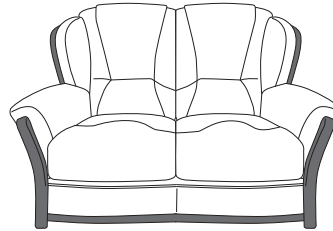

FAIRWAY
FURNITURE

Facebook icon FairwayFurniture Twitter icon @fairwayonline
www.fairwayfurniture.co.uk

DUCATI

DUCATI

The classic Ducati collection offers outstanding comfort and support, without compromising on style. Beautifully finished with subtle detailing, sumptuous leathers or beautiful fabrics. Manufactured by skilled master craftsman in Italy, the Ducati collection will elevate your living room with its elegant and timeless design.

Large Sofa
H103 x W190 x D90cm

Two Seater Sofa
H103 x W140 x D90cm

Chair
H103 x W93 x D90cm

Storage Stool
Standard or Storage
H42 x W60 x D60cm

COMBINATIONS

Cover

- Leather
- Fabric

Wood Accents