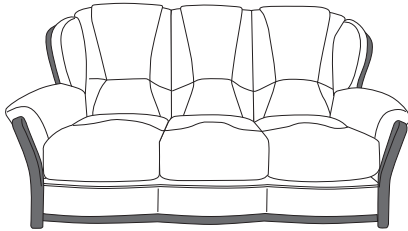

FAIRWAY
FURNITURE

Facebook icon FairwayFurniture Twitter icon @fairwayonline
www.fairwayfurniture.co.uk

DUCATI

DUCATI

The classic Ducati collection offers outstanding comfort and support, without compromising on style. Beautifully finished with subtle detailing, sumptuous leathers or beautiful fabrics. Manufactured by skilled master craftsman in Italy, the Ducati collection will elevate your living room with its elegant and timeless design.

Large Sofa
H103 x W190 x D90cm

Two Seater Sofa
H103 x W140 x D90cm

Chair
H103 x W93 x D90cm

Storage Stool
Standard or Storage
H42 x W60 x D60cm

COMBINATIONS

Cover

- Leather
- Fabric

Wood Accents