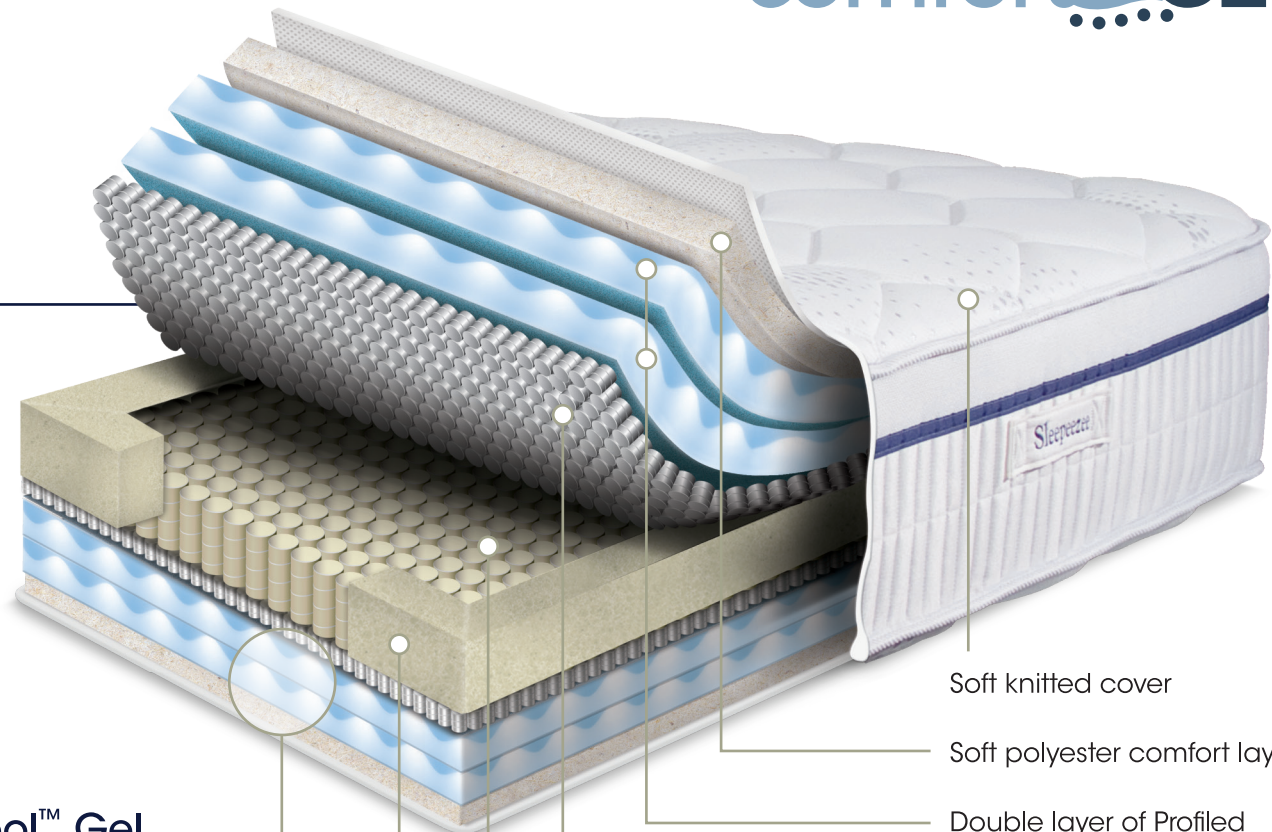

### 2800 Pocketed Springs

A combination of 2000 mini comfort and 800 traditional pocketed springs that independently adjust to provide comfort and support to all body shapes.

### Soft Knitted Cover

Sumptuous knitted sleep surface which provides luxurious comfort.

### Double layer of Profiled Staycool™ Gel

Supportive and breathable gel that channels away excess body heat for superior sleep.

### Double Sided, Turnable

Extend the lifetime and use of your mattress by turning it regularly.

Soft knitted cover

Soft polyester comfort layer

Double layer of Profiled Staycool™ Gel

2000 mini comfort pocketed springs