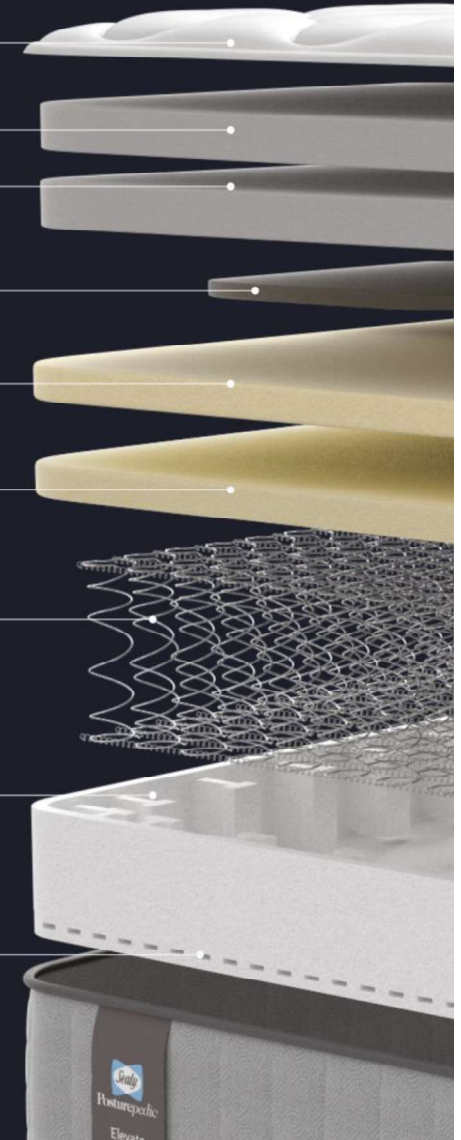

### Sealy Foam ComfortCore®

The Sealy Foam ComfortCore® sits in the centre third of the mattress for added pressure relief.

### AlignSupport® Coil

The Sealy Posturepedic patented, AlignSupport® Coil is twice tempered for an initial response and deep down support.

### UniCased®

UniCased® brings structure to every point in the mattress, extending the sleep area and preventing the roll-off feeling.

### BasePlank

An integral foundation that underpins the entire mattress and works with the AlignSupport® Coil to provide true support.