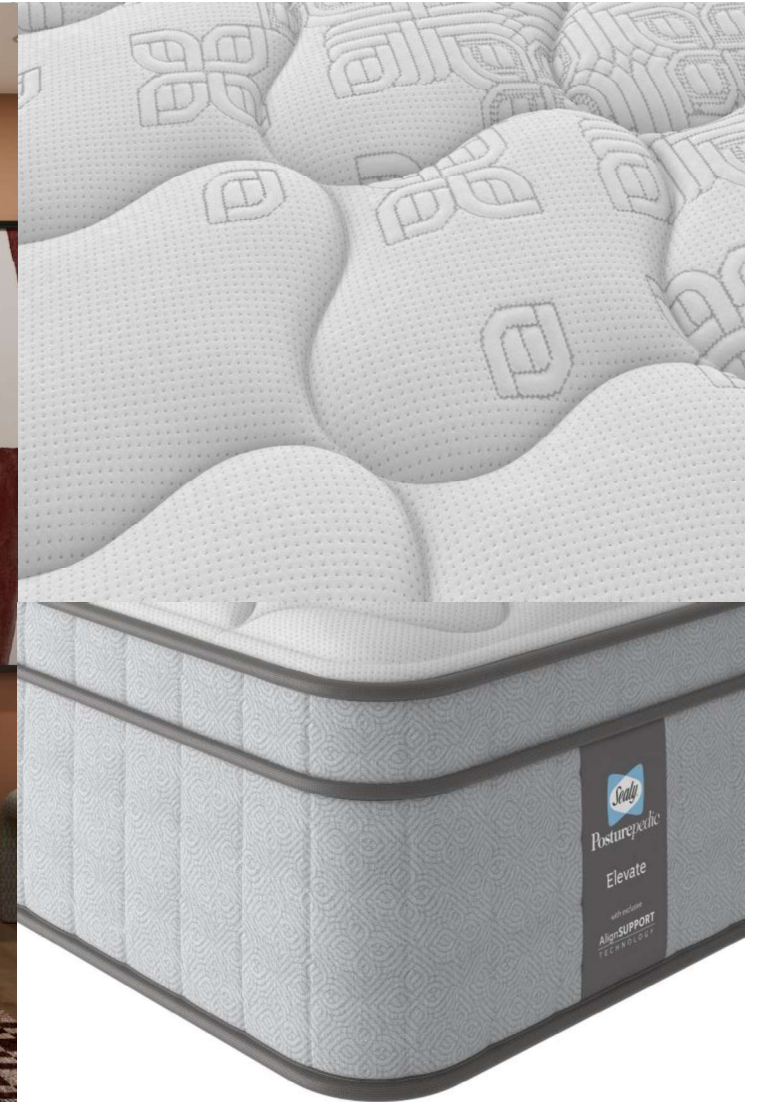

PRODUCT IMAGES

# Nelson Luxury Plush

PRODUCT SPECIFICATION

### SmarTex®

SmarTex® fabric draws away moisture to keep you cool and regulate your sleep climate.