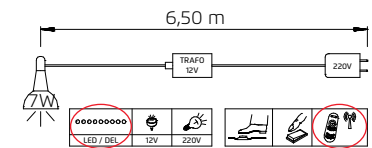

Col. code	Front ▶	COLOUR
Carcase colour ▼		Carcase coloured
alpine white		AUD1K
champagne		AUD3K
fango		AUD4K
graphite		AUD7K

PASSEPARTOUTS for sliding door robes	Width in cm	160	200	240	300	
	Wardrobe depth incl. passepart. = 71 cm					
UK-Plug needed	Illustration					
	Name	passepartout	passepartout	passepartout	passepartout	
	Name	for sliding wardrobe width 162 / height 223	for sliding wardrobe width 201 / height 223	for sliding wardrobe width 242 / height 223	for sliding wardrobe width 301 / height 223	
	Dimensions (W/H/D)	↔170 cm †226 cm ↗16 cm	↔209 cm †226 cm ↗16 cm	↔250 cm †226 cm ↗16 cm	↔309 cm †226 cm ↗16 cm	
HEIGHT 223 CM		▼ Art. no.	▼ Price	... HEIGHT 223 CM		
without lighting	9U16		9U20	9U24	9U30	
with LED lighting	9PJ0		9PK5	9PN9	9PT2	

This product contains a light source of the energy efficiency class E.

EPREL 1432190