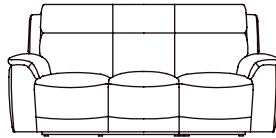

OAKWOOD

SOFAS, CHAIR & STOOL

Power Recliner Chair
H104 x W103 x D98-166cm

2 Seater Sofa
H104 x W161 x D98-166cm

3 Seater Sofa
H104 x W218 x D98-166cm

Footstool
Standard or Storage
H43 x W61 x D61cm

OPTIONS

COVER

- Fabric
- Leather

OPTIONS

- Power Recliners with USB
- Power Recliners with Adjustable Headrest, Lumbar & USB

(NB: All sizes are approximate, and manufacturers may make minor changes to specifications) Please allow tolerance of +/- 25mm (1")
The colour and finishes shown in this leaflet are as accurate as the photography and printing process allow.