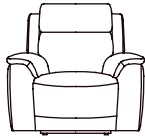

OAKWOOD

SOFAS, CHAIR & STOOL

Power Recliner Chair
H104 x W103 x D98-166cm

2 Seater Sofa
H104 x W161 x D98-166cm

3 Seater Sofa
H104 x W218 x D98-166cm

Footstool
Standard or Storage
H43 x W61 x D61cm

OPTIONS

COVER

- Fabric
- Leather

OPTIONS

- Power Recliners with USB
- Power Recliners with Adjustable Headrest, Lumbar & USB

(NB: All sizes are approximate, and manufacturers may make minor changes to specifications) Please allow tolerance of +/- 25mm (1")
The colour and finishes shown in this leaflet are as accurate as the photography and printing process allow.