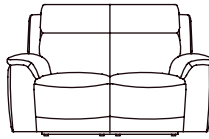

OAKWOOD

SOFAS, CHAIR & STOOL

Power Recliner Chair
H104 x W103 x D98-166cm

2 Seater Sofa
H104 x W161 x D98-166cm

3 Seater Sofa
H104 x W218 x D98-166cm

Footstool
Standard or Storage
H43 x W61 x D61cm

OPTIONS

COVER

- Fabric
- Leather

OPTIONS

- Power Recliners with USB
- Power Recliners with Adjustable Headrest, Lumbar & USB

(NB: All sizes are approximate, and manufacturers may make minor changes to specifications) Please allow tolerance of +/- 25mm (1")
The colour and finishes shown in this leaflet are as accurate as the photography and printing process allow.