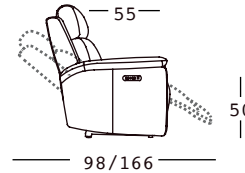

OAKWOOD

SOFAS, CHAIR & STOOL

Power Recliner Chair
H104 x W103 x D98-166cm

2 Seater Sofa
H104 x W161 x D98-166cm

3 Seater Sofa
H104 x W218 x D98-166cm

Footstool
Standard or Storage
H43 x W61 x D61cm

OPTIONS

COVER

- Fabric
- Leather

OPTIONS

- Power Recliners with USB
- Power Recliners with Adjustable Headrest, Lumbar & USB

(NB: All sizes are approximate, and manufacturers may make minor changes to specifications) Please allow tolerance of +/- 25mm (1")
The colour and finishes shown in this leaflet are as accurate as the photography and printing process allow.