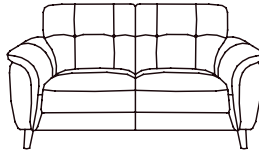

The Anais Collection

ANAIS

The Anais range blends classic comfort with a modern touch, creating a timeless addition to any space. The tufted backrest with subtle button detailing enhances its elegant appeal, while generously cushioned seats and plush armrests provide exceptional comfort for everyday lounging. Supported by sturdy, tapered brown wooden legs, the Anais offers lasting durability with a refined, elevated look.

SOFAS, CHAIR & STOOL

AVAILABLE IN FABRIC OR LEATHER WITH BROWN WOODEN LEGS

2.5 Seater Sofa
H89 x W213 x D97cm

2 Seater Sofa
H89 x W163 x D97cm

Chair
H89 x W104 x D97cm

Footstool
Standard or Storage
H43 x W79 x D61cm