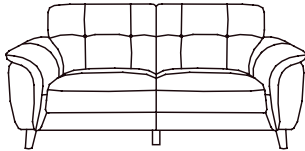

The Anais Collection

ANAIS

The Anais range blends classic comfort with a modern touch, creating a timeless addition to any space. The tufted backrest with subtle button detailing enhances its elegant appeal, while generously cushioned seats and plush armrests provide exceptional comfort for everyday lounging. Supported by sturdy, tapered brown wooden legs, the Anais offers lasting durability with a refined, elevated look.

SOFAS, CHAIR & STOOL

AVAILABLE IN FABRIC OR LEATHER WITH BROWN WOODEN LEGS

2.5 Seater Sofa
H89 x W213 x D97cm

2 Seater Sofa
H89 x W163 x D97cm

Chair
H89 x W104 x D97cm

Footstool
Standard or Storage
H43 x W79 x D61cm