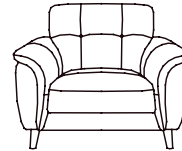

SOFAS, CHAIR & STOOL

AVAILABLE IN FABRIC OR LEATHER WITH BROWN WOODEN LEGS

2.5 Seater Sofa
H89 x W213 x D97cm

2 Seater Sofa
H89 x W163 x D97cm

Chair
H89 x W104 x D97cm

Footstool
Standard or Storage
H43 x W79 x D61cm