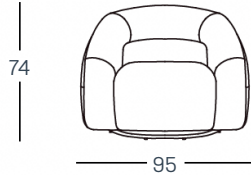

Swivel Accent Chair
H74 x W95 x D94cm

(NB: All sizes are approximate, and manufacturers may make minor changes to specifications) Please allow tolerance of +/- 25mm (1")
The colour and finishes shown in this leaflet are as accurate as the photography and printing process allow.