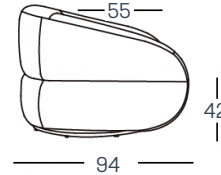

Swivel Accent Chair
H74 x W95 x D94cm

(NB: All sizes are approximate, and manufacturers may make minor changes to specifications) Please allow tolerance of +/- 25mm (1")
The colour and finishes shown in this leaflet are as accurate as the photography and printing process allow.