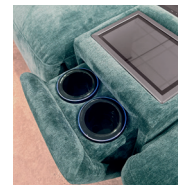

### Homestage Lux Media Section

Touch Screen- Bluetooth-USB-USBC Media controls Cooling Cup Holders wireless Charging & Storage

**FAIRWAY**  
FURNITURE

[www.fairwayfurniture.co.uk](http://www.fairwayfurniture.co.uk)