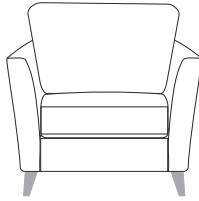

**FIGARO**

Scatters are an optional extra

*The Figaro Collection*

A simple and elegant compact design, perfect for the modern home

**SOFAS**

**Small Sofa**  
H85 x W138 x D99cm

**Medium Sofa**  
H85 x W167 x D99cm

## CHAIRS & STOOL

**Archie Accent Chair**  
H82 x W72 x D80cm

**Chair**  
H85 x W82 x D99cm

**Triangular Footstool**  
H75 x D75cm

#### SLOT IN HEADREST

- Choice of 60cm/70cm width (optional extra to fit any item)