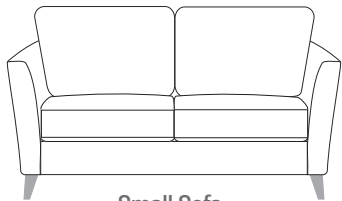

**FIGARO**

Scatters are an optional extra

*The Figaro Collection*

A simple and elegant compact design, perfect for the modern home

**SOFAS**

**Small Sofa**  
H85 x W138 x D99cm

**Medium Sofa**  
H85 x W167 x D99cm

**Large Sofa**  
H85 x W192 x D99cm

#### SLOT IN HEADREST

- Choice of 60cm/70cm width (optional extra to fit any item)