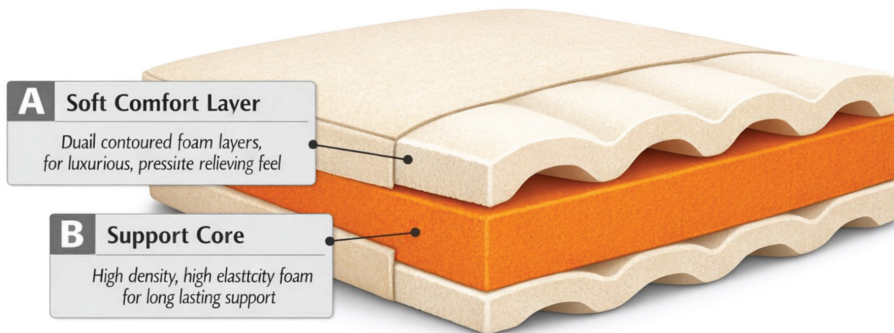

## DYNAMIC SEAT

- A Soft Comfort Layer**  
Dual contoured foam layers, for luxurious, pressure relieving feel
- B Support Core**  
High density, high elasticity foam for long lasting support

### Tailored Look

Foam maintains a cleaner, more structured appearance after use

### Luxury Feel

Contoured top layer allows natural expansion and airflow

#### SLOT IN HEADREST

- Choice of 60cm/70cm width (optional extra to fit any item)