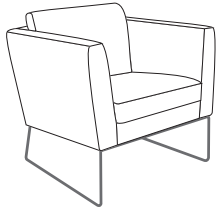

**FIGARO**

Scatters are an optional extra

*The Figaro Collection*

A simple and elegant compact design, perfect for the modern home

**SOFAS**

**Small Sofa**  
H85 x W138 x D99cm

**Medium Sofa**  
H85 x W167 x D99cm

**Large Sofa**  
H85 x W192 x D99cm

## CHAIRS & STOOL

**Archie Accent Chair**  
H82 x W72 x D80cm

**Chair**  
H85 x W82 x D99cm

**Triangular Footstool**  
H75 x D75cm

## DYNAMIC SEAT

- A Soft Comfort Layer**  
Dual contoured foam layers, for luxurious, pressure relieving feel
- B Support Core**  
High density, high elasticity foam for long lasting support