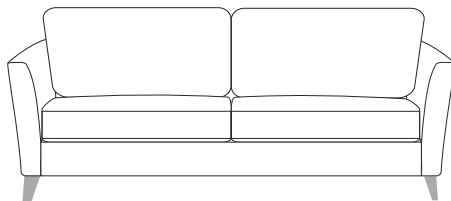

**FIGARO**

Scatters are an optional extra

*The Figaro Collection*

A simple and elegant compact design, perfect for the modern home

**SOFAS**

**Small Sofa**  
H85 x W138 x D99cm

**Medium Sofa**  
H85 x W167 x D99cm

**Large Sofa**  
H85 x W192 x D99cm

## DYNAMIC SEAT

- A Soft Comfort Layer**  
Dual contoured foam layers, for luxurious, pressure relieving feel
- B Support Core**  
High density, high elasticity foam for long lasting support

#### SLOT IN HEADREST

- Choice of 60cm/70cm width (optional extra to fit any item)