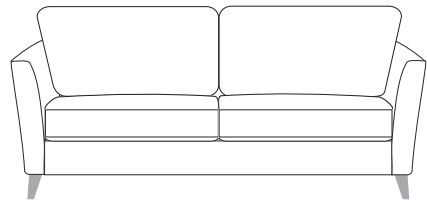

**FIGARO**

Scatters are an optional extra

*The Figaro Collection*

A simple and elegant compact design, perfect for the modern home

**SOFAS**

**Small Sofa**  
H85 x W138 x D99cm

**Medium Sofa**  
H85 x W167 x D99cm

**Large Sofa**  
H85 x W192 x D99cm

## DYNAMIC SEAT

- A Soft Comfort Layer**  
Dual contoured foam layers, for luxurious, pressure relieving feel
- B Support Core**  
High density, high elasticity foam for long lasting support

#### SLOT IN HEADREST

- Choice of 60cm/70cm width (optional extra to fit any item)