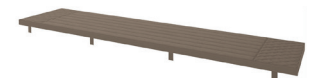

Rectangular Fixed Top Dining Table with Metal U Leg
H77 x W150 x D95cm
H77 x W190 x D95cm

Rectangular Extending Dining Table with Metal Star Base
H77 x W160-200 x D90cm

Wide TV Unit - 2 Doors
H50 x W132 x D40cm

Lamp Table
H50 x W50 x D50cm

Extension Leaf
(Star Base Tables only)
H108 x W95 x D35cm

Small Sideboard - 1 Door 3 Drawer
H82 x W100 x D44cm

Coffee Table
H50 x W110 x D60cm

Extension Leaf
(U-Leg Tables only)
H114 x W95 x D50cm

Large Sideboard - 2 Door 3 Drawer
H85 x W170 x D48cm

Console Table
H75 x W120 x D40cm

TWO SIZES AVAILABLE

Small Bench Fabric Seat Cushion
H4 x W140 x D40cm

Large Bench Fabric Seat Cushion
H4 x W180 x D40cm