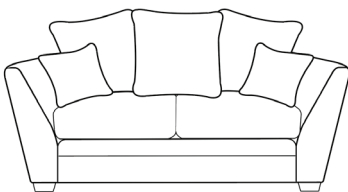

# FAIRWAY

FURNITURE

### PILLOW BACK SOFAS

**Two Seater Sofa**  
H95 x W184 x D100cm

**Three Seater Sofa**  
H95 x W205 x D100cm

**Grand Sofa**  
H95 x W227 x D100cm

### CHAIRS

**Chair**  
H95 x W98 x D100cm  
Chair arm height is 60cm  
lower than the sofa arm height

**Snuggler**  
H95 x W140 x D100cm

**Accent Chair**  
H89 x W83 x D87cm

#### SCATTERS

As shown in drawings  
in a selection of fabrics

**Two Seater Sofa**  
H95 x W184 x D100cm

**Three Seater Sofa**  
H95 x W205 x D100cm

**Grand Sofa**  
H95 x W227 x D100cm