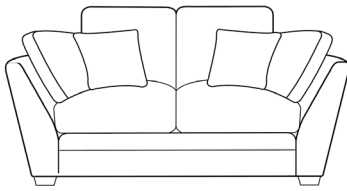

### PILLOW BACK SOFAS

**Two Seater Sofa**  
H95 x W184 x D100cm

**Three Seater Sofa**  
H95 x W205 x D100cm

**Grand Sofa**  
H95 x W227 x D100cm

### CHAIRS

**Chair**  
H95 x W98 x D100cm  
Chair arm height is 60cm  
lower than the sofa arm height

**Snuggler**  
H95 x W140 x D100cm

**Accent Chair**  
H89 x W83 x D87cm

## STANDARD BACK SOFAS

#### SCATTERS

As shown in drawings  
in a selection of fabrics

**Two Seater Sofa**  
H95 x W184 x D100cm

**Three Seater Sofa**  
H95 x W205 x D100cm

**Grand Sofa**  
H95 x W227 x D100cm