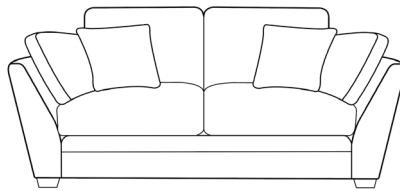

### PILLOW BACK SOFAS

**Two Seater Sofa**  
H95 x W184 x D100cm

**Three Seater Sofa**  
H95 x W205 x D100cm

**Grand Sofa**  
H95 x W227 x D100cm

## STANDARD BACK SOFAS

#### SCATTERS

As shown in drawings  
in a selection of fabrics

**Two Seater Sofa**  
H95 x W184 x D100cm

**Three Seater Sofa**  
H95 x W205 x D100cm

**Grand Sofa**  
H95 x W227 x D100cm