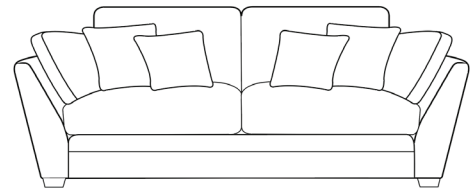

### PILLOW BACK SOFAS

**Two Seater Sofa**  
H95 x W184 x D100cm

**Three Seater Sofa**  
H95 x W205 x D100cm

**Grand Sofa**  
H95 x W227 x D100cm

#### SCATTERS

As shown in drawings  
in a selection of fabrics

**Two Seater Sofa**  
H95 x W184 x D100cm

**Three Seater Sofa**  
H95 x W205 x D100cm

**Grand Sofa**  
H95 x W227 x D100cm

## STOOLS

**Storage Stool**  
H41 x W64 x D58cm  
(Supplied on Glides)

**Ottoman**  
H43 x W103 x D62cm

**Square Stool**  
H38 x W84 x D84cm

**Footstool**  
H38 x W64 x D58cm  
(Supplied on Glides)