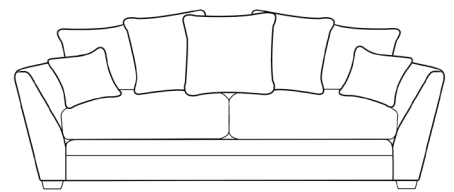

### PILLOW BACK SOFAS

**Two Seater Sofa**  
H95 x W184 x D100cm

**Three Seater Sofa**  
H95 x W205 x D100cm

**Grand Sofa**  
H95 x W227 x D100cm

### CHAIRS

**Chair**  
H95 x W98 x D100cm  
Chair arm height is 60cm  
lower than the sofa arm height

**Snuggler**  
H95 x W140 x D100cm

**Accent Chair**  
H89 x W83 x D87cm

#### SCATTERS

As shown in drawings  
in a selection of fabrics

**Two Seater Sofa**  
H95 x W184 x D100cm

**Three Seater Sofa**  
H95 x W205 x D100cm

**Grand Sofa**  
H95 x W227 x D100cm