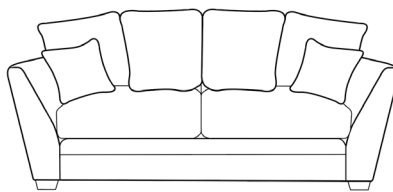

# FAIRWAY

FURNITURE

### PILLOW BACK SOFAS

**Two Seater Sofa**  
H95 x W184 x D100cm

**Three Seater Sofa**  
H95 x W205 x D100cm

**Grand Sofa**  
H95 x W227 x D100cm

### CHAIRS

**Chair**  
H95 x W98 x D100cm  
Chair arm height is 60cm  
lower than the sofa arm height

**Snuggler**  
H95 x W140 x D100cm

**Accent Chair**  
H89 x W83 x D87cm

#### SCATTERS

As shown in drawings  
in a selection of fabrics

**Two Seater Sofa**  
H95 x W184 x D100cm

**Three Seater Sofa**  
H95 x W205 x D100cm

**Grand Sofa**  
H95 x W227 x D100cm