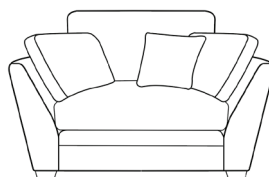

### PILLOW BACK SOFAS

**Two Seater Sofa**  
H95 x W184 x D100cm

**Three Seater Sofa**  
H95 x W205 x D100cm

**Grand Sofa**  
H95 x W227 x D100cm

### CHAIRS

**Chair**  
H95 x W98 x D100cm  
Chair arm height is 60cm  
lower than the sofa arm height

**Snuggler**  
H95 x W140 x D100cm

**Accent Chair**  
H89 x W83 x D87cm