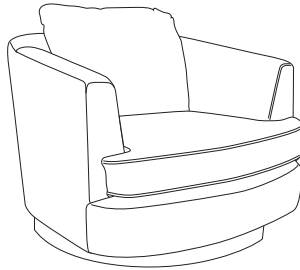

SWIVEL CHAIR COLLECTION

The Billy and Lido swivel chairs are sumptuously comfortable, highly stylish and beautifully made, making it the perfect accent piece for your home. The swivel base allows the chair to rotate and the large size makes it fantastic for relaxing on after a long day. Available to order in a large variety of fabrics, the Billy and Lido are manufactured in the UK by skilled craftsmen for a superior, long lasting finish.

BILLY COMBINATIONS

Cover

- Fabric only

Base

- Brushed Chrome
- Brushed Gold

Billy

H84 x W100x D107cm

LIDO COMBINATIONS

Cover

- Fabric only