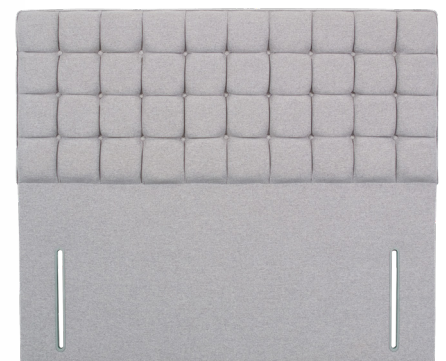

Sleepeeze

ESTABLISHED 1924

HEADBOARD COLLECTION

Add the perfect finishing touch to your Sleepeeze bed with one of our fashionable headboards. Each headboard is available in standard UK sizes to suit any of our divan bases, with a selection of 28 fabric colours to choose from.

Magnolia

H: 140cm
W: Width of bed +22cm
D: 6cm

Cassia

H: 140cm
W: Same as bed
D: 6cm

Daisy

H: 140cm
W: Same as bed
D: 6cm

Balmoral

H: 140cm
W: Width of bed + 8cm
D: 6cm

Jasmine

H: 140cm
W: Same as bed
D: 6cm

Poppy

H: 140cm
W: Same as bed
D: 6cm

Blossom

H: 140cm
W: Width of bed + 8cm
D: 6cm

Lavender

H: 140cm
W: Same as bed
D: 6cm

Windsor

H: 140cm
W: Width of bed
D: 6cm