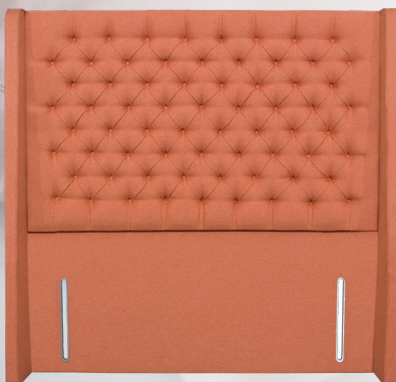

Sleepeeze

ESTABLISHED 1924

HEADBOARD COLLECTION

Add the perfect finishing touch to your Sleepeeze bed with one of our fashionable headboards. Each headboard is available in standard UK sizes to suit any of our divan bases, with a selection of 28 fabric colours to choose from.

H: 70cm
W: Same as bed
D: 6cm

Heather

H: 70cm
W: Same as bed
D: 6cm

Lily

H: 70cm
W: Same as bed
D: 6cm

Down to the Ground

** A winged headboard is not compatible with a Side Opening Ottoman or Four Drawer Base*

Magnolia

H: 140cm
W: Width of bed +22cm
D: 6cm

Cassia

H: 140cm
W: Same as bed
D: 6cm

Daisy

H: 140cm
W: Same as bed
D: 6cm

Balmoral

H: 140cm
W: Width of bed + 8cm
D: 6cm

Jasmine

H: 140cm
W: Same as bed
D: 6cm

Poppy

H: 140cm
W: Same as bed
D: 6cm

Blossom

H: 140cm
W: Width of bed + 8cm
D: 6cm

Lavender

H: 140cm
W: Same as bed
D: 6cm