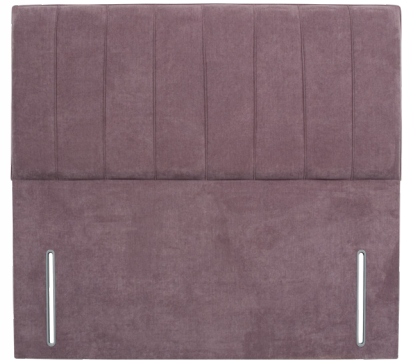

Sleepeeze

ESTABLISHED 1924

HEADBOARD COLLECTION

Add the perfect finishing touch to your Sleepeeze bed with one of our fashionable headboards. Each headboard is available in standard UK sizes to suit any of our divan bases, with a selection of 28 fabric colours to choose from.

H: 70cm
W: Same as bed
D: 6cm

Heather

H: 70cm
W: Same as bed
D: 6cm

Lily

H: 70cm
W: Same as bed
D: 6cm

Down to the Ground

** A winged headboard is not compatible with a Side Opening Ottoman or Four Drawer Base*

Magnolia

H: 140cm
W: Width of bed +22cm
D: 6cm

Cassia

H: 140cm
W: Same as bed
D: 6cm

Daisy

H: 140cm
W: Same as bed
D: 6cm

Balmoral

H: 140cm
W: Width of bed + 8cm
D: 6cm

Jasmine

H: 140cm
W: Same as bed
D: 6cm

Poppy

H: 140cm
W: Same as bed
D: 6cm

Blossom

H: 140cm
W: Width of bed + 8cm
D: 6cm

Lavender

H: 140cm
W: Same as bed
D: 6cm