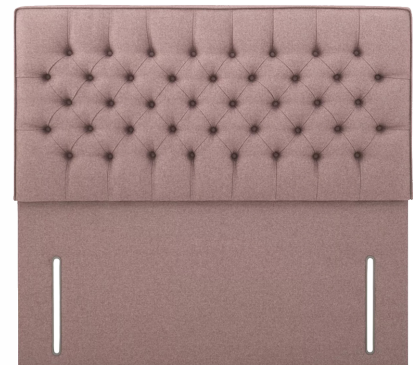

Sleepeeze

ESTABLISHED 1924

HEADBOARD COLLECTION

Add the perfect finishing touch to your Sleepeeze bed with one of our fashionable headboards. Each headboard is available in standard UK sizes to suit any of our divan bases, with a selection of 28 fabric colours to choose from.

H: 70cm
W: Same as bed
D: 6cm

Heather

H: 70cm
W: Same as bed
D: 6cm

Lily

H: 70cm
W: Same as bed
D: 6cm

Down to the Ground

** A winged headboard is not compatible with a Side Opening Ottoman or Four Drawer Base*

Magnolia

H: 140cm
W: Width of bed +22cm
D: 6cm

Cassia

H: 140cm
W: Same as bed
D: 6cm

Daisy

H: 140cm
W: Same as bed
D: 6cm

Balmoral

H: 140cm
W: Width of bed + 8cm
D: 6cm

Jasmine

H: 140cm
W: Same as bed
D: 6cm

Poppy

H: 140cm
W: Same as bed
D: 6cm

Blossom

H: 140cm
W: Width of bed + 8cm
D: 6cm

Lavender

H: 140cm
W: Same as bed
D: 6cm